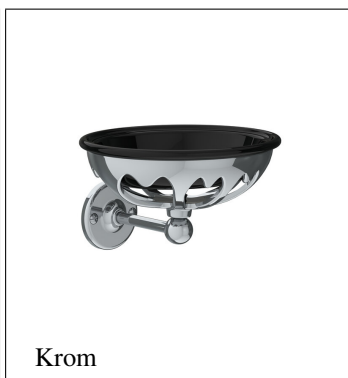

Classic Tvålkopp BK-4505

Exklusiva accessoarer till badrummet/toaletten - tillverkade av massiv pläterad mässing. Klassisk tvålkopp att montera på vägg. Fat i svart porslin.

Datablad, DWG-fil samt valbara finishar finns att ladda ned till höger om huvudbild- Tillverkade för hand i Storbritannien- Pläterat med en tjocklek som överstiger branschstandard- Tillverkad av kvalitativ mässing med låg andel bly

PRODUKTVARIANTER

Artnr.	Benämning	Pris
LB-BK4505AG	Classic cast soap holder & black china - Antique Gold	6 568 SEK
LB-BK4505Aged_Brass	Classic cast soap holder & black china - Aged Brass	7 331 SEK
LB-BK4505BPB	Classic cast soap holder & black china - Brushed Brass	7 039 SEK
LB-BK4505Brushed_Chrome	Classic cast soap holder & black china - Brushed Chrome	5 800 SEK
LB-BK4505Brushed_Nickel	Classic cast soap holder & black china - Brushed Nickel	6 399 SEK
LB-BK4505CP	Classic cast soap holder & black china - Chrome	4 834 SEK
LB-BK4505NK	Classic cast soap holder & black china - Nickel	5 333 SEK
LB-BK4505PB	Classic cast soap holder & black china - Polished Brass	5 866 SEK
LB-BK4505Taunton	Classic cast soap holder & black china - Taunton	7 881 SEK