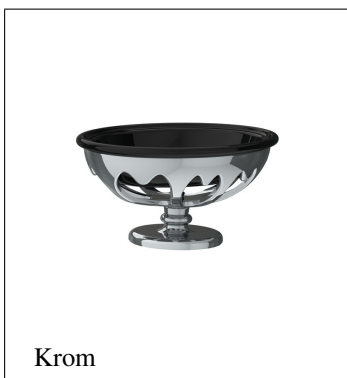

Classic Tvålkopp BK-4515

Exklusiva accessoarer till badrummet/toaletten - tillverkade av massiv pläterad mässing. Klassisk fristående tvålfat med fat i svart porslin.

Datablad, DWG-fil samt valbara finishar finns att ladda ned till höger om huvudbilden- Tillverkade för hand i Storbritannien- Pläterat med en tjocklek som överstiger branschstandard- Tillverkad av kvalitativ mässing med låg andel bly.

Krom

PRODUKTVARIANTER

Artnr.	Benämning	Pris
LB-BK4515AG	Classic free standing soap dish holder - Antique Gold	7 040 SEK
LB-BK4515Aged_Brass	Classic free standing soap dish holder - Aged Brass	7 478 SEK
LB-BK4515BPB	Classic free standing soap dish holder - Brushed Brass	7 554 SEK
LB-BK4515Brushed_Chrome	Classic free standing soap dish holder - Brushed Chrome	5 958 SEK
LB-BK4515Brushed_Nickel	Classic free standing soap dish holder - Brushed Nickel	6 526 SEK
LB-BK4515CP	Classic free standing soap dish holder - Chrome	5 228 SEK
LB-BK4515NK	Classic free standing soap dish holder - Nickel	5 727 SEK
LB-BK4515PB	Classic free standing soap dish holder - Polished Brass	5 982 SEK
LB-BK4515Taunton	Classic free standing soap dish holder - Taunton	8 039 SEK