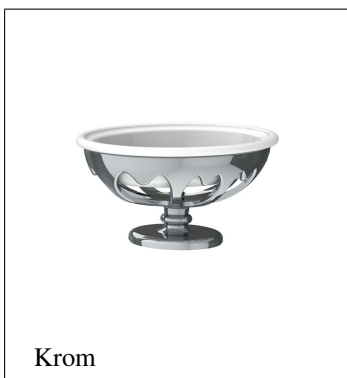

Classic Tvålkopp LB-4515

Exklusiva accessoarer till badrummet/toaletten - tillverkade av massiv pläterad mässing. Klassisk fristående tvålkopp. Fat i vitt porslin.

Datablad, DWG-fil finns samt valbara finishar finns att ladda ned till höger om huvubilden- Tillverkade för hand i Storbritannien- Pläterat med en tjocklek som överstiger branschstandard- Tillverkad av kvalitativ mässing med låg andel bly.

Krom

PRODUKTVARIANTER

Artnr.	Benämning	Pris
LB-4515AG	Classic free standing soap dish - Antique Gold	5 963 SEK
LB-4515Aged_Brass	Classic free standing soap dish - Aged Brass	6 803 SEK
LB-4515BPB	Classic free standing soap dish - Brushed Brass	6 516 SEK
LB-4515Brushed_Chrome	Classic free standing soap dish - Brushed Chrome	5 015 SEK
LB-4515Brushed_Nickel	Classic free standing soap dish - Brushed Nickel	5 630 SEK
LB-4515CP	Classic free standing soap dish - Chrome	4 399 SEK
LB-4515NK	Classic free standing soap dish - Nickel	4 936 SEK
LB-4515PB	Classic free standing soap dish - Polished Brass	5 425 SEK
LB-4515Taunton	Classic free standing soap dish - Taunton	6 803 SEK