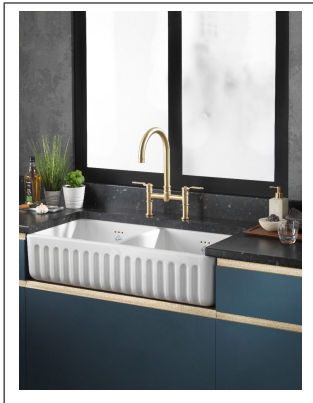

Armstrong Bridge mixer 4593

Köksblandare Armstrong köksblandare. Med industriell design passar den såväl i klassiska som moderna miljöer.

Levererad med slät eller lätttrad (textur) spak (jmf bild 1 ? 3 i bildspelet ovan)- Tillverkade för hand i Storbritannien - Pläterat med en tjocklek som överstiger branschstandarder - Tillverkad av kvalitativ mässing med en låg blyhalt.- Keramisk tätning- Flexibla anslutningar av spunnen metallslangLevereras i 8 finishar (på 1:a bildspelsbilden i krom):

Krom: En klassiker som vararNickel: Något varmare i tonen och får med tiden (om den inte underhålls) en patina i stil med silverPewter: Borstad nickel som passar utmärkt ihop med produkter med rostfri finishEnglish Bronze: Sidenmatt bronsfärgad pläteringGuld: Äkta guldplätering med en skinande yta som vararObehandlad mässing: Kommer med tiden att oxidera och få en fin patinaBorstad mässing: Kommer med tiden att oxidera och få en fin patinaÅldrad mässing : En djupare föroxiderad mässing som kommer oxidera mer över tid.

PRODUKTVARIANTER

		Pris
PR-4593IGL	Armstrong Bridge mixer Guld - Lätttrad handtag	16 017 SEK
PR-4593IGS	Armstrong Bridge mixer Guld - Slätt handtag	16 017 SEK
PR-4593NIL	Armstrong Bridge mixer Nickel - Lätttrad handtag	13 054 SEK
PR-4593NIS	Armstrong Bridge mixer Nickel - Slätt handtag	13 054 SEK
PR-4593PBL	Armstrong Bridge mixer Polerad mässing - Lätttrad handtag	16 017 SEK
PR-4593PBS	Armstrong Bridge mixer Polerad mässing - Slätt handtag	16 017 SEK
PR-4593PFL	Armstrong Bridge mixer Pewter - Lätttrad handtag	14 238 SEK
PR-4593PFS	Armstrong Bridge mixer Pewter - Slätt handtag	14 238 SEK
PR-4593SBL	Armstrong Bridge mixer Borstad mässing - Lätttrad handtag (Satin brass)	16 017 SEK
PR-4593SBS	Armstrong Bridge mixer Borstad mässing - Slätt handtag (Satin brass)	16 017 SEK