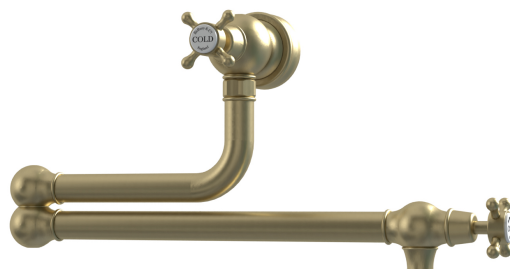

Bidbury - Oakridge (8 finishar)

Högkvalitativ köksarmatur från Engelska Bidbury Taps. Konstruerade för att hålla i generationer, men om något skulle behövas finns reservdelar alltid på lager med kort varsel.

Se datablad och instruktioner under "Datablad ? info för nedladdning" till höger om huvudbilden.

De generella leveranstiderna vid varje artikel är just generella. Många gånger finns även specialfinisharna i lager för omgående leverans - hör av Er till oss så kollar vi!

PRODUKTVARIANTER

Artnr.	Benämning	Pris
BIB-OAKRIDGE-BB	Oakridge Pot Filler (Scand. Version) - Blackened Brass	23 350 SEK
BIB-OAKRIDGE-CH	Oakridge Pot Filler (Scand. Version) - Chrome	14 050 SEK
BIB-OAKRIDGE-NI	Oakridge Pot Filler (Scand. Version) - Polished Nickel	18 495 SEK
BIB-OAKRIDGE-OEB	Oakridge Pot Filler (Scand. Version) - Old English Brass	17 295 SEK
BIB-OAKRIDGE-PB	Oakridge Pot Filler (Scand. Version) - Patinated Brass	18 495 SEK
BIB-OAKRIDGE-PG	Oakridge Pot Filler (Scand. Version) - Polished Gold	25 295 SEK
BIB-OAKRIDGE-PLB	Oakridge Pot Filler (Scand. Version) - Polished Brass	23 350 SEK
BIB-OAKRIDGE-PW	Oakridge Pot Filler (Scand. Version) - Pewter	16 700 SEK