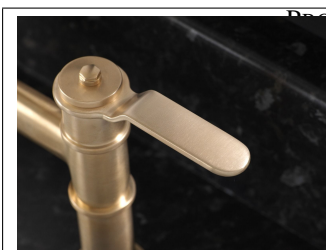

Armstrong Bridge mixer 4593

Köksblandare Armstrong köksblandare. Med industriell design passar den såväl i klassiska som moderna miljöer.

Levererad med slät eller lätttrad (textur) spak (jmf bild 1 ? 3 i bildspelet ovan)- Tillverkade för hand i Storbritannien - Pläterat med en tjocklek som överstiger branschstandarder - Tillverkad av kvalitativ mässing med en låg blyhalt.- Keramisk tätning- Flexibla anslutningar av spunnen metallslangLevereras i 8 finishar (på 1:a bildspelsbilden i krom):

Krom: En klassiker som varar
Nickel: Något varmare i tonen och får med tiden (om den inte underhålls) en patina i stil med silver
Pewter: Borstad nickel som passar utmärkt ihop med produkter med rostfri finish
English Bronze: Sidenmatt bronsfärgad plätering
Guld: Äkta guldplätering med en skinande yta som varar
Obehandlad mässing: Kommer med tiden att oxidera och få en fin patina
Borstad mässing: Kommer med tiden att oxidera och få en fin patina
Åldrad mässing : En djupare föroxiderad mässing som kommer oxidera mer över tid.

PRODUKTVARIANTER

		Pris
PR-4593IGL	Armstrong Bridge mixer Guld - Lätttrad handtag	16 017 SEK
PR-4593IGS	Armstrong Bridge mixer Guld - Slätt handtag	16 017 SEK
PR-4593NIL	Armstrong Bridge mixer Nickel - Lätttrad handtag	13 054 SEK
PR-4593NIS	Armstrong Bridge mixer Nickel - Slätt handtag	13 054 SEK
PR-4593PBL	Armstrong Bridge mixer Polerad mässing - Lätttrad handtag	16 017 SEK
PR-4593PBS	Armstrong Bridge mixer Polerad mässing - Slätt handtag	16 017 SEK
PR-4593PFL	Armstrong Bridge mixer Pewter - Lätttrad handtag	14 238 SEK
PR-4593PFS	Armstrong Bridge mixer Pewter - Slätt handtag	14 238 SEK
PR-4593SBL	Armstrong Bridge mixer Borstad mässing - Lätttrad handtag (Satin brass)	16 017 SEK
PR-4593SBS	Armstrong Bridge mixer Borstad mässing - Slätt handtag (Satin brass)	16 017 SEK