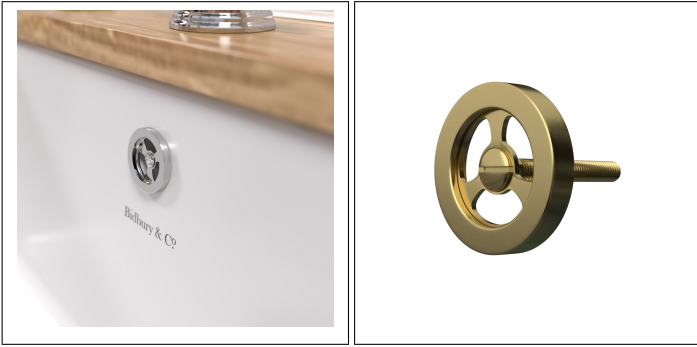

PRODUKTVARIANTER

Artnr.	Benämning	Pris
BIB-RCT-OFBB	Luxury Rectangular Overflow - Blackened Brass	1 540 SEK
BIB-RCT-OFCH	Luxury Rectangular Overflow - Chrome	1 120 SEK
BIB-RCT-OFNI	Luxury Rectangular Overflow - Polished Nickel	1 225 SEK
BIB-RCT-OF0EB	Luxury Rectangular Overflow - Old English Brass	1 225 SEK
BIB-RCT-OFPB	Luxury Rectangular Overflow - Patinated Brass	1 225 SEK
BIB-RCT-OFPG	Luxury Rectangular Overflow - Polished Gold	1 670 SEK
BIB-RCT-OFPLB	Luxury Rectangular Overflow - Polished Brass	1 540 SEK
BIB-RCT-OFPW	Luxury Rectangular Overflow - Pewter	1 225 SEK