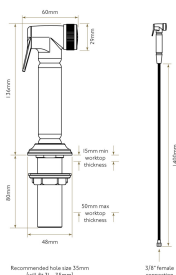

### PRODUKTVARIANTER

Artnr.	Benämning	Pris
BIB-CHARLBURY-BB	Charlbury Pull-Out Spray (Scand. Version) - Blackened Brass	8 990 SEK
BIB-CHARLBURY-CH	Charlbury Pull-Out Spray (Scand. Version) - Chrome	4 990 SEK
BIB-CHARLBURY-NI	Charlbury Pull-Out Spray (Scand. Version) - Polished Nickel	5 690 SEK
BIB-CHARLBURY-OEB	Charlbury Pull-Out Spray (Scand. Version) - Old English Brass	7 100 SEK
BIB-CHARLBURY-PB	Charlbury Pull-Out Spray (Scand. Version) - Patinated Brass	7 100 SEK
BIB-CHARLBURY-PG	Charlbury Pull-Out Spray (Scand. Version) - Polished Gold	9 725 SEK
BIB-CHARLBURY-PLB	Charlbury Pull-Out Spray (Scand. Version) - Polished Brass	8 990 SEK
BIB-CHARLBURY-PW	Charlbury Pull-Out Spray (Scand. Version) - Pewter	6 290 SEK