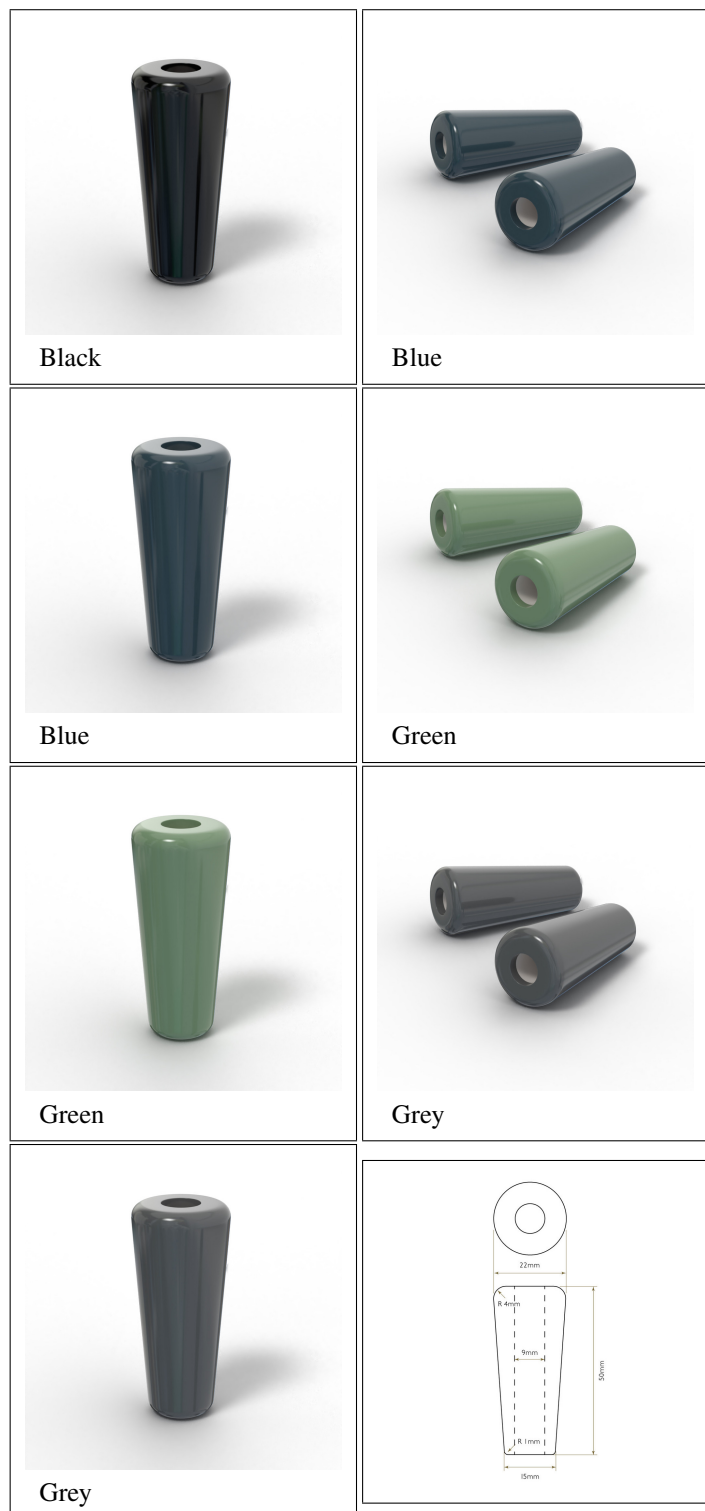

Bidbury - Alternative Ceramic Handles (4 finishar)

Högkvalitativ köksarmatur från Engelska Bidbury Taps. Konstruerade för att hålla i generationer, men om något skulle behövas finns reservdelar alltid på lager med kort varsel.

Se datablad och instruktioner under "Datablad ? info för nedladdning" till höger om huvudbilden.

De generella leveranstiderna vid varje artikel är just generella. Många gånger finns även specialfinisharna i lager för omgående leverans - hör av Er till oss så kollar vi!

PRODUKTVARIANTER

Artnr.	Benämning	Pris
BIB-ACH-BLK	Alternative Handle - Classic Black Ceramic	539 SEK
BIB-ACH-BLU	Alternative Handle - Heritage Blue Ceramic	539 SEK
BIB-ACH-GRN	Alternative Handle - Heritage Green Ceramic	539 SEK
BIB-ACH-GRY	Alternative Handle - Heritage Grey Ceramic	5 339 SEK