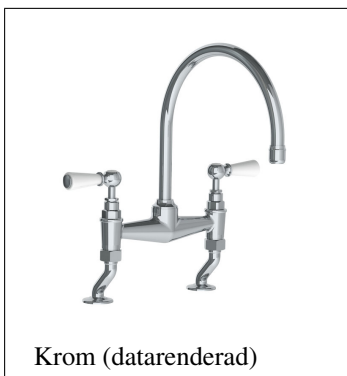

Krom (datarenderad)