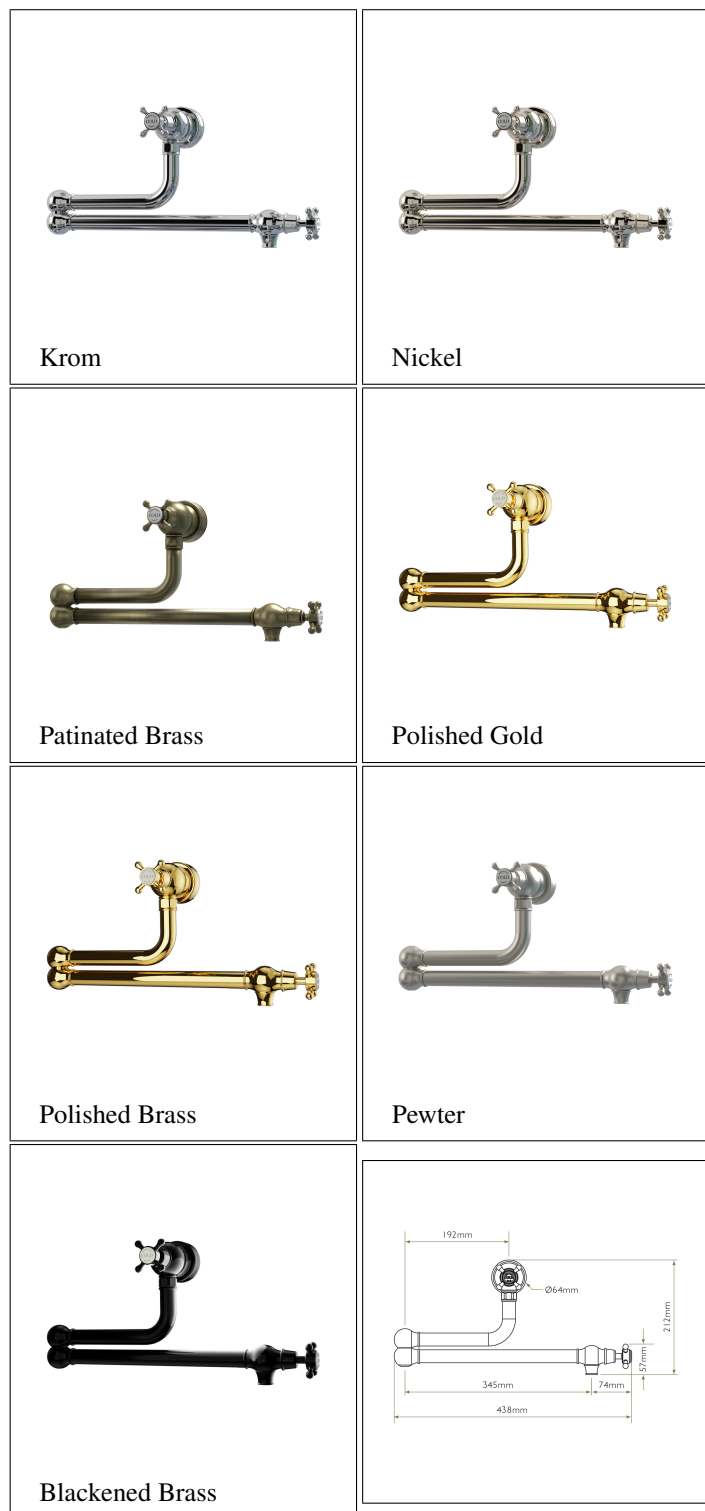

Bidbury - Oakridge (8 finishar)

Högkvalitativ köksarmatur från Engelska Bidbury Taps. Konstruerade för att hålla i generationer, men om något skulle behövas finns reservdelar alltid på lager med kort varsel.

Se datablad och instruktioner under "Datablad ? info för nedladdning" till höger om huvudbilden.

De generella leveranstiderna vid varje artikel är just generella. Många gånger finns även specialfinisharna i lager för omgående leverans - hör av Er till oss så kollar vi!

PRODUKTVARIANTER

Artnr.	Benämning	Pris
BIB-OAKRIDGE-BB	Oakridge Pot Filler (Scand. Version) - Blackened Brass	23 350 SEK
BIB-OAKRIDGE-CH	Oakridge Pot Filler (Scand. Version) - Chrome	14 050 SEK
BIB-OAKRIDGE-NI	Oakridge Pot Filler (Scand. Version) - Polished Nickel	18 495 SEK
BIB-OAKRIDGE-OEB	Oakridge Pot Filler (Scand. Version) - Old English Brass	17 295 SEK
BIB-OAKRIDGE-PB	Oakridge Pot Filler (Scand. Version) - Patinated Brass	18 495 SEK
BIB-OAKRIDGE-PG	Oakridge Pot Filler (Scand. Version) - Polished Gold	25 295 SEK
BIB-OAKRIDGE-PLB	Oakridge Pot Filler (Scand. Version) - Polished Brass	23 350 SEK
BIB-OAKRIDGE-PW	Oakridge Pot Filler (Scand. Version) - Pewter	16 700 SEK