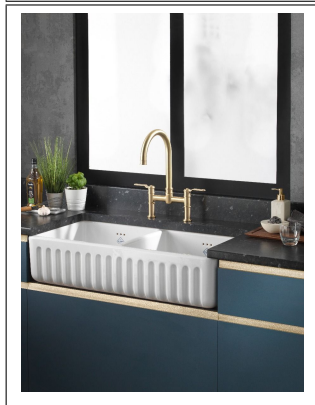

Armstrong Bridge mixer 4593

Köksblandare Armstrong köksblandare. Med industriell design passar den såväl i klassiska som moderna miljöer.

Levererad med slät eller lätttrad (textur) spak (jmf bild 1 ? 3 i bildspelet ovan)- Tillverkade för hand i Storbritannien - Pläterat med en tjocklek som överstiger branschstandarder - Tillverkad av kvalitativ mässing med en låg blyhalt.- Keramisk tätning- Flexibla anslutningar av spunnen metallslangLevereras i 8 finishar (på 1:a bildspelsbilden i krom):

Krom: En klassiker som varar
Nickel: Något varmare i tonen och får med tiden (om den inte underhålls) en patina i stil med silver
Pewter: Borstad nickel som passar utmärkt ihop med produkter med rostfri finish
English Bronze: Sidenmatt bronsfärgad plätering
Guld: Äkta guldplätering med en skinande yta som varar
Obehandlad mässing: Kommer med tiden att oxidera och få en fin patina
Borstad mässing: Kommer med tiden att oxidera och få en fin patina
Åldrad mässing : En djupare föroxiderad mässing som kommer oxidera mer över tid.

PRODUKTVARIANTER

		Pris
PR-4593IGL	Armstrong Bridge mixer Guld - Lätttrad handtag	16 017 SEK
PR-4593IGS	Armstrong Bridge mixer Guld - Slätt handtag	16 017 SEK
PR-4593NIL	Armstrong Bridge mixer Nickel - Lätttrad handtag	13 054 SEK
PR-4593NIS	Armstrong Bridge mixer Nickel - Slätt handtag	13 054 SEK
PR-4593PBL	Armstrong Bridge mixer Polerad mässing - Lätttrad handtag	16 017 SEK
PR-4593PBS	Armstrong Bridge mixer Polerad mässing - Slätt handtag	16 017 SEK
PR-4593PFL	Armstrong Bridge mixer Pewter - Lätttrad handtag	14 238 SEK
PR-4593PFS	Armstrong Bridge mixer Pewter - Slätt handtag	14 238 SEK
PR-4593SBL	Armstrong Bridge mixer Borstad mässing - Lätttrad handtag (Satin brass)	16 017 SEK
PR-4593SBS	Armstrong Bridge mixer Borstad mässing - Slätt handtag (Satin brass)	16 017 SEK