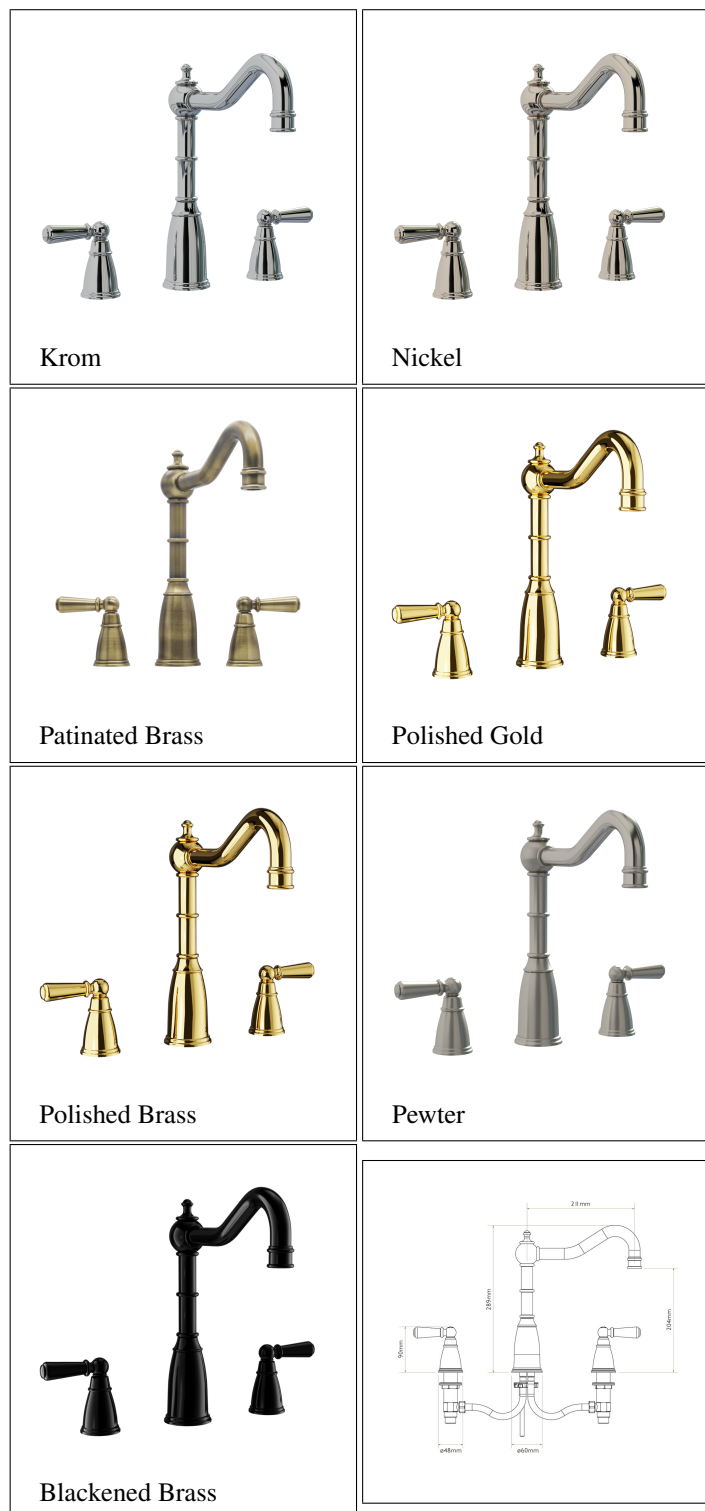

Bidbury - Sherston (8 finishar)

Högkvalitativ köksarmatur från Engelska Bidbury Taps. Konstruerade för att hålla i generationer, men om något skulle behövas finns reservdelar alltid på lager med kort varsel.

Se datablad och instruktioner under "Datablad ? info för nedladdning" till höger om huvudbilden.

De generella leveranstiderna vid varje artikel är just generella. Många gånger finns även specialfinisharna i lager för omgående leverans - hör av Er till oss så kollar vi!

PRODUKTVARIANTER

Artnr.	Benämning	Pris
BIB-SHERSTON-BB	Sherston Kitchen Tap (Scand. Version) - Blackened Brass	28 690 SEK
BIB-SHERSTON-CH	Sherston Kitchen Tap (Scand. Version) - Chrome	16 795 SEK
BIB-SHERSTON-NI	Sherston Kitchen Tap (Scand. Version) - Polished Nickel	22 700 SEK
BIB-SHERSTON-OEB	Sherston Kitchen Tap (Scand. Version) - Old English Brass	20 450 SEK
BIB-SHERSTON-PB	Sherston Kitchen Tap (Scand. Version) - Patinated Brass	22 700 SEK
BIB-SHERSTON-PG	Sherston Kitchen Tap (Scand. Version) - Polished Gold	31 100 SEK
BIB-SHERSTON-PLB	Sherston Kitchen Tap (Scand. Version) - Polished Brass	25 690 SEK
BIB-SHERSTON-PW	Sherston Kitchen Tap (Scand. Version) - Pewter	19 370 SEK