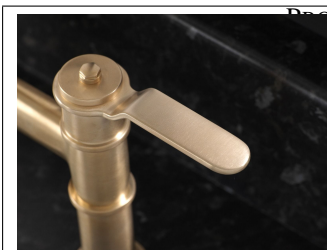

Armstrong Bridge mixer 4593

Köksblandare Armstrong köksblandare. Med industriell design passar den såväl i klassiska som moderna miljöer.

Levererad med slät eller lätttrad (textur) spak (jmf bild 1 ? 3 i bildspelet ovan)- Tillverkade för hand i Storbritannien - Pläterat med en tjocklek som överstiger branschstandarder - Tillverkad av kvalitativ mässing med en låg blyhalt.- Keramisk tätning- Flexibla anslutningar av spunnen metallslangLevereras i 8 finishar (på 1:a bildspelsbilden i krom):

Krom: En klassiker som vararNickel: Något varmare i tonen och får med tiden (om den inte underhålls) en patina i stil med silverPewter: Borstad nickel som passar utmärkt ihop med produkter med rostfri finishEnglish Bronze: Sidenmatt bronsfärgad pläteringGuld: Äkta guldplätering med en skinande yta som vararObehandlad mässing: Kommer med tiden att oxidera och få en fin patinaBorstad mässing: Kommer med tiden att oxidera och få en fin patinaÅldrad mässing : En djupare föroxiderad mässing som kommer oxidera mer över tid.

PRODUKTVARIANTER

		Pris
PR-4593IGL	Armstrong Bridge mixer Guld - Lätttrad handtag	16 017 SEK
PR-4593IGS	Armstrong Bridge mixer Guld - Slätt handtag	16 017 SEK
PR-4593NIL	Armstrong Bridge mixer Nickel - Lätttrad handtag	13 054 SEK
PR-4593NIS	Armstrong Bridge mixer Nickel - Slätt handtag	13 054 SEK
PR-4593PBL	Armstrong Bridge mixer Polerad mässing - Lätttrad handtag	16 017 SEK
PR-4593PBS	Armstrong Bridge mixer Polerad mässing - Slätt handtag	16 017 SEK
PR-4593PFL	Armstrong Bridge mixer Pewter - Lätttrad handtag	14 238 SEK
PR-4593PFS	Armstrong Bridge mixer Pewter - Slätt handtag	14 238 SEK
PR-4593SBL	Armstrong Bridge mixer Borstad mässing - Lätttrad handtag (Satin brass)	16 017 SEK
PR-4593SBS	Armstrong Bridge mixer Borstad mässing - Slätt handtag (Satin brass)	16 017 SEK