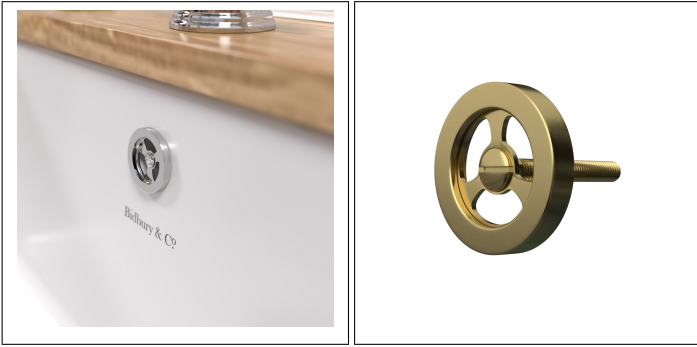

## PRODUKTVARIANTER

Artnr.	Benämning	Pris
BIB-RND-OFBB	Luxury Round Overflow - Blackened Brass	1 175 SEK
BIB-RND-OFCH	Luxury Round Overflow - Chrome	859 SEK
BIB-RND-OFNI	Luxury Round Overflow - Polished Nickel	930 SEK
BIB-RND-OFEOB	Luxury Round Overflow - Old English Brass	930 SEK
BIB-RND-OFPB	Luxury Round Overflow - Patinated Brass	930 SEK
BIB-RND-OFPG	Luxury Round Overflow - Polished Gold	1 269 SEK
BIB-RND-OFPLB	Luxury Round Overflow - Polished Brass	1 175 SEK
BIB-RND-OFPW	Luxury Round Overflow - Pewter	930 SEK