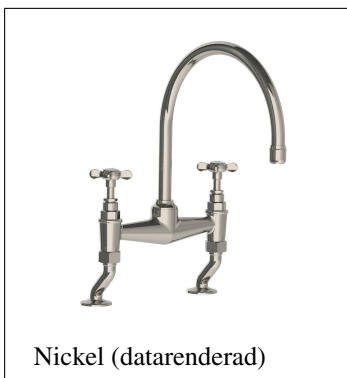

Classic Blandare LB-1517

Klassisk 2-hålsblandare.

Från serien 1900 Classic.

Datablad ? DWG-fil finns att ladda ned till höger om huvudbilden.

- Tillverkade för hand i Storbritannien- Pläterat med en tjocklek som överstiger branschstandard- Keramisk tätning från Fluss GmbH- Tillverkad av kvalitativ mässing med låg andel bly.

Levereras i ett antal finishar - förteckning att ladda ner till höger om huvudbilden.

PRODUKTVARIANTER

Artnr.	Benämning	Pris
LB-1517AG	Classic deck mtd kitchen bridge mixer - antique gold	17 962 SEK
LB-1517Aged_Brass	Classic deck mtd kitchen bridge mixer - Aged Brass	19 560 SEK
LB-1517BB	Classic deck mtd kitchen bridge mixer - Brushed Brass	19 560 SEK
LB-1517Brushed_Chrome	Classic deck mtd kitchen bridge mixer - brushed chrome	14 487 SEK
LB-1517Brushed_Nickel	Classic deck mtd kitchen bridge mixer - Brushed Nickel	15 894 SEK
LB-1517CP	Classic deck mtd kitchen bridge mixer - chrome	13 294 SEK
LB-1517NK	Classic deck mtd kitchen bridge mixer - nickel	14 614 SEK
LB-1517PB	Classic deck mtd kitchen bridge mixer - Polished Brass	15 738 SEK
LB-1517Taunton	Classic deck mtd kitchen bridge mixer - Taunton	19 560 SEK