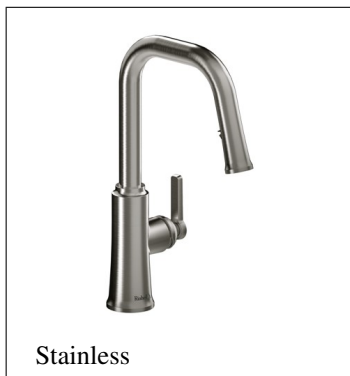

Brushed Gold

Trattoria Square Engreppsblandare m. utdragbar pip

Köksblandare Trattoria Square spout från Kanadensiska Riobel-
Med industriell design passar den såväl i klassiska som moderna
miljöer.

- Tillverkad av kvalitativ mässing med en låg blyhalt.- Keramisk
tätningLevereras i 4 finishar (på 1:a bildspelsbilden i Svart):

Krom: En klassiker som vararStainless steel: Borstad rostfri fi-
nishBlack: Matt svart finishBrushed gold: Borstad guldfinish