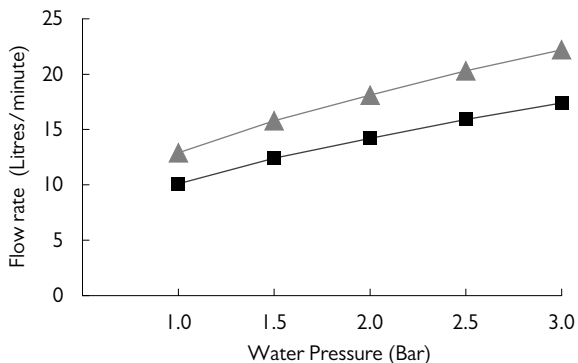

8615

EXPOSED THERMOSTATIC VALVE WITH RISER KIT AND OVERHEAD SHOWER

FLOW RATES

© COPYRIGHT 2017 LBP LTD.

TYPICAL FLOW RATES

Flow rates shown are free flowing and may vary subject to restrictions created by installation, pipework layout or application.

Water Pressure (Bar)	Hand shower (Litres/minute) ■	8" Shower rose (Litres/minute) ▲
1.0	10.1	12.9
1.5	12.4	15.8
2.0	14.2	18.1
2.5	15.9	20.3
3.0	17.4	22.2