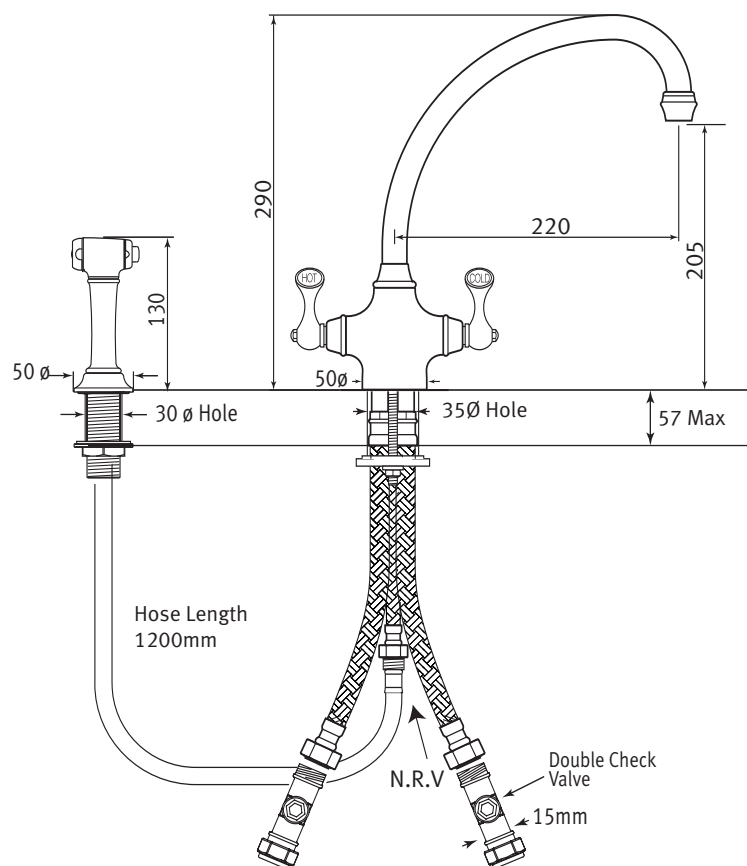

Specification 4350

Etruscan Monobloc Mixer with Rinse

- 1/4 turn ceramic disc flow control. ● vernier insert for accurate handle alignment.
- flexible connectors for easier installation. ● Pull out rinse with insulated handle

Temp Range:

min 1°C/34°F
max 85°C/185°F

Recommended working pressure:

min 1 bar/15 psi
max 5 bar/75 psi

Specification 4350

Etruscan Monobloc Mixer with Rinse

- 1/4 turn ceramic disc flow control. ● vernier insert for accurate handle alignment.
- flexible connectors for easier installation. ● Pull out rinse with insulated handle