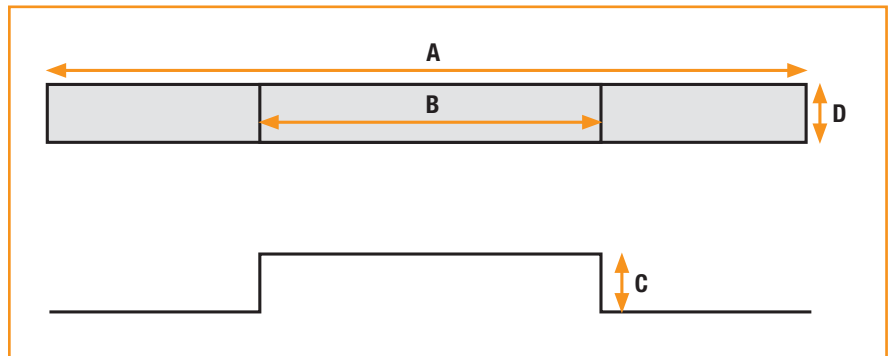

M130
Solid Coal Plate
Ø300mm Cl:6.0kg

M131
Ventilated Coal Plate
Ø300mm Cl:7.0kg

M132
Self Locking Solid or Ventilated Coal Plate
Ø300mm Cl:10.0kg

Pipe Brackets

We have a range of traditional pipe brackets to give a more durable option to clients than standard plastic fittings. Cast iron pipe brackets are designed to take a range of downpipes on both linear and 90 degree wall facings. Please note that some photography will show the central section as solid - this is solely to aid in the moulding of the items.

ORDER TODAY!
CALL: +44 (0)1506 822 721

PB001 Round
A:400mm B:100mm C:100mm D:30mm

PB002 Round
A:365mm B:100mm C:100mm D:40mm

PB003 Round
A:320mm B:125mm C:125mm D:40mm

PB004 Square
A:310mm B:110mm C:100mm D:35mm