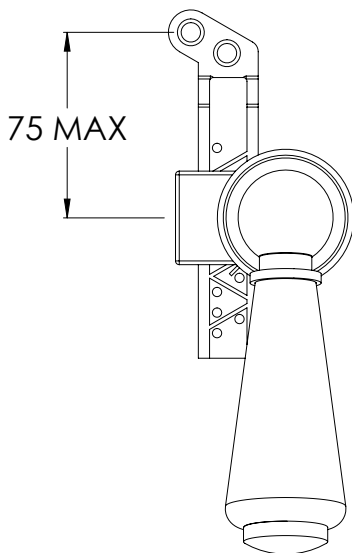

# BK1307

BLACK CERAMIC HANDLE CISTERN LEVER

DIMENSIONAL DATA SHEET

DATE: 03/04/2020

REVISION: B

COPYRIGHT © LBIP LTD. ALL RIGHTS RESERVED

DIMENSIONS IN MILLIMETRES

WHILST EVERY EFFORT IS MADE TO ENSURE THE ACCURACY OF THESE DATA SHEETS THEY ARE SUBJECT TO CHANGE WITHOUT NOTICE AS PART OF THE COMPANY'S PRODUCT DEVELOPMENT PROCESS