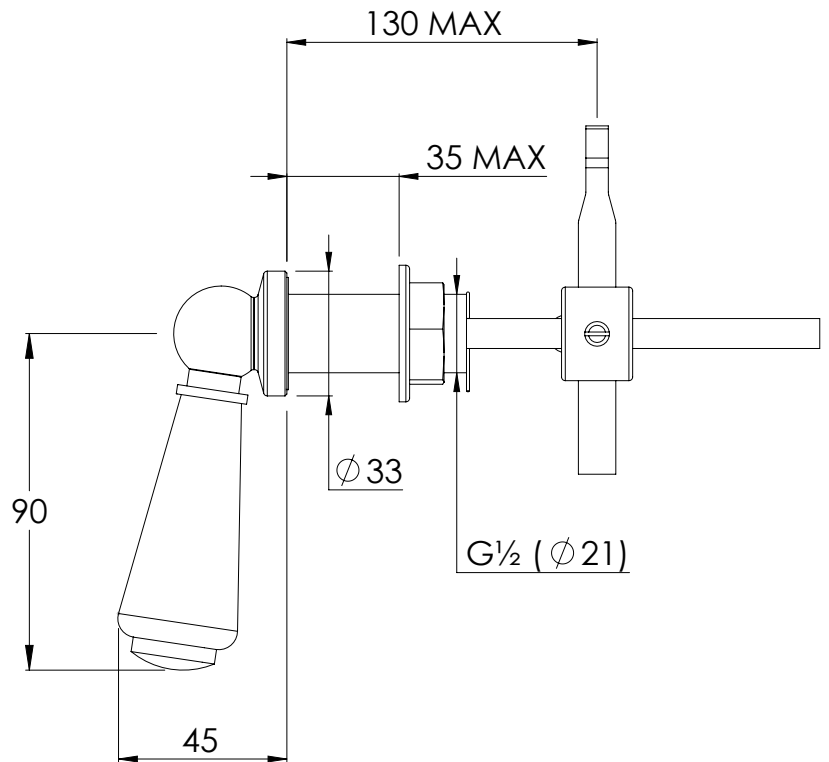

# BK1307

BLACK CERAMIC HANDLE CISTERN LEVER

DIMENSIONAL DATA SHEET

DATE: 03/04/2020

REVISION: B

COPYRIGHT © LBIP LTD. ALL RIGHTS RESERVED

DIMENSIONS IN MILLIMETRES

WHILST EVERY EFFORT IS MADE TO ENSURE THE ACCURACY OF THESE DATA SHEETS THEY ARE SUBJECT TO CHANGE WITHOUT NOTICE AS PART OF THE COMPANY'S PRODUCT DEVELOPMENT PROCESS