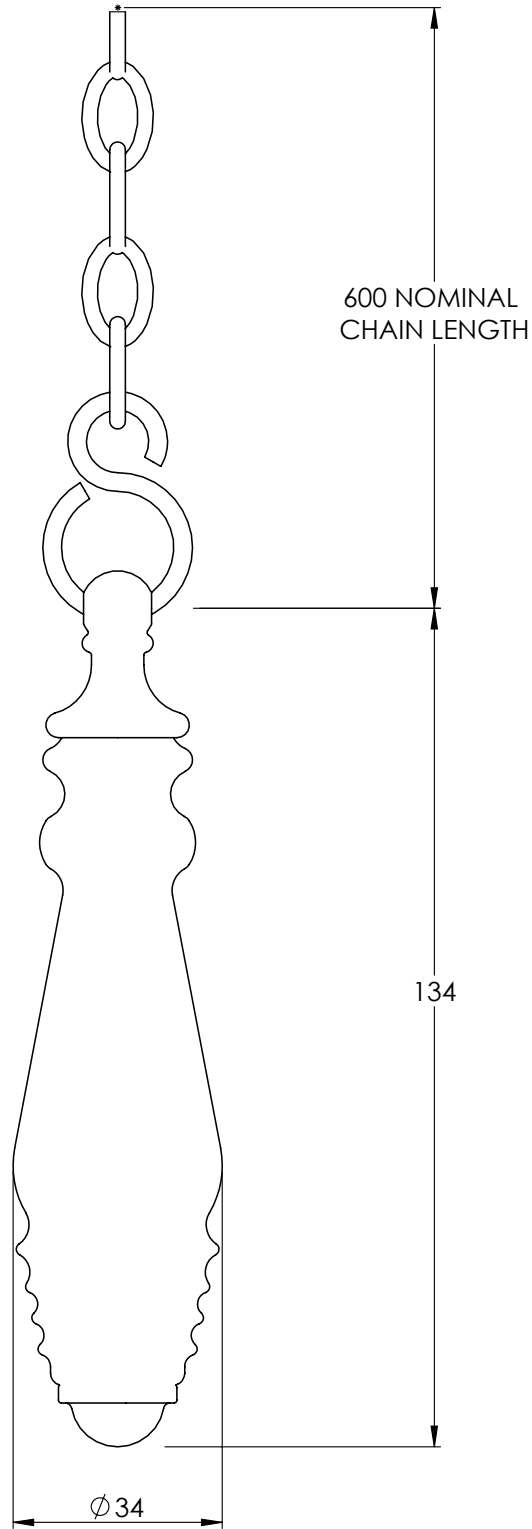

LEFROY BROOKS

IBROC HOUSE ESSEX ROAD
HODDESDON HERTS EN11 0QS UK
T: +44 (0)1992 708 316 F: +44 (0)1992 708 317

BK1310

BLACK CERAMIC CISTERN PULL & CHAIN

DIMENSIONAL DATA SHEET

DATE: 03/06/2019

REVISION: B

COPYRIGHT © LBIP LTD. ALL RIGHTS RESERVED

DIMENSIONS IN MILLIMETRES

WHILST EVERY EFFORT IS MADE TO ENSURE THE ACCURACY OF THESE DATA SHEETS THEY ARE SUBJECT TO CHANGE WITHOUT NOTICE AS PART OF THE COMPANY'S PRODUCT DEVELOPMENT PROCESS