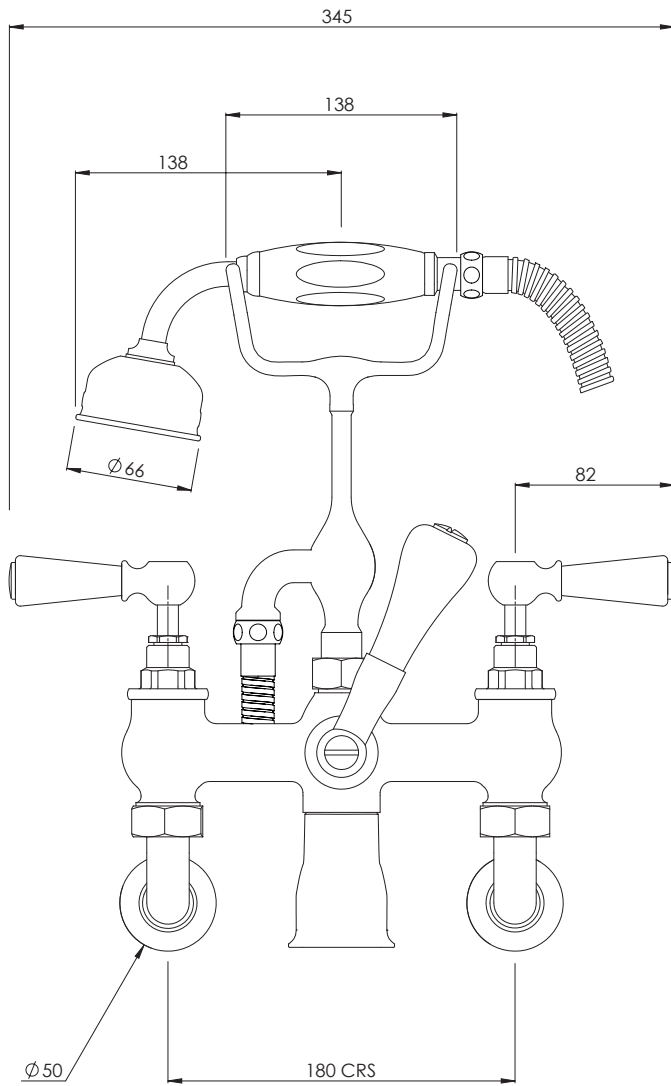

LEFROY BROOKS

IBROC HOUSE ESSEX ROAD
HODDESDON HERTS EN11 0QS UK
T: +44 (0)1992 708 316 F: +44 (0)1992 708 317

BL1166

CLASSIC WALL MOUNTED BATH SHOWER
MIXER WITH BLACK LEVERS

DIMENSIONAL DATA SHEET

DATE: 01/04/19

REVISION: A

COPYRIGHT © LBIP LTD. ALL RIGHTS RESERVED

DIMENSIONS IN MILLIMETRES

WHILST EVERY EFFORT IS MADE TO ENSURE THE ACCURACY OF THESE DATA SHEETS THEY ARE SUBJECT TO CHANGE WITHOUT NOTICE AS PART OF THE COMPANY'S PRODUCT DEVELOPMENT PROCESS