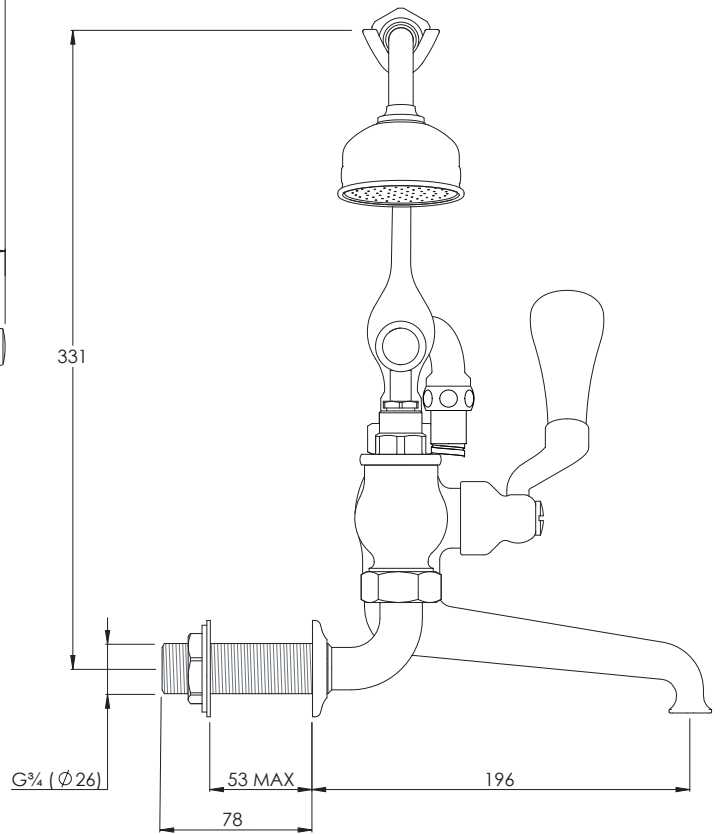

LEFROY BROOKS

IBROC HOUSE ESSEX ROAD
HODDESDON HERTS EN11 0QS UK
T: +44 (0)1992 708 316 F: +44 (0)1992 708 317

BL1166

CLASSIC WALL MOUNTED BATH SHOWER
MIXER WITH BLACK LEVERS

DIMENSIONAL DATA SHEET

DATE: 01/04/19

REVISION: A

COPYRIGHT © LBIP LTD. ALL RIGHTS RESERVED

DIMENSIONS IN MILLIMETRES

WHILST EVERY EFFORT IS MADE TO ENSURE THE ACCURACY OF THESE DATA SHEETS THEY ARE SUBJECT TO CHANGE WITHOUT NOTICE AS PART OF THE COMPANY'S PRODUCT DEVELOPMENT PROCESS