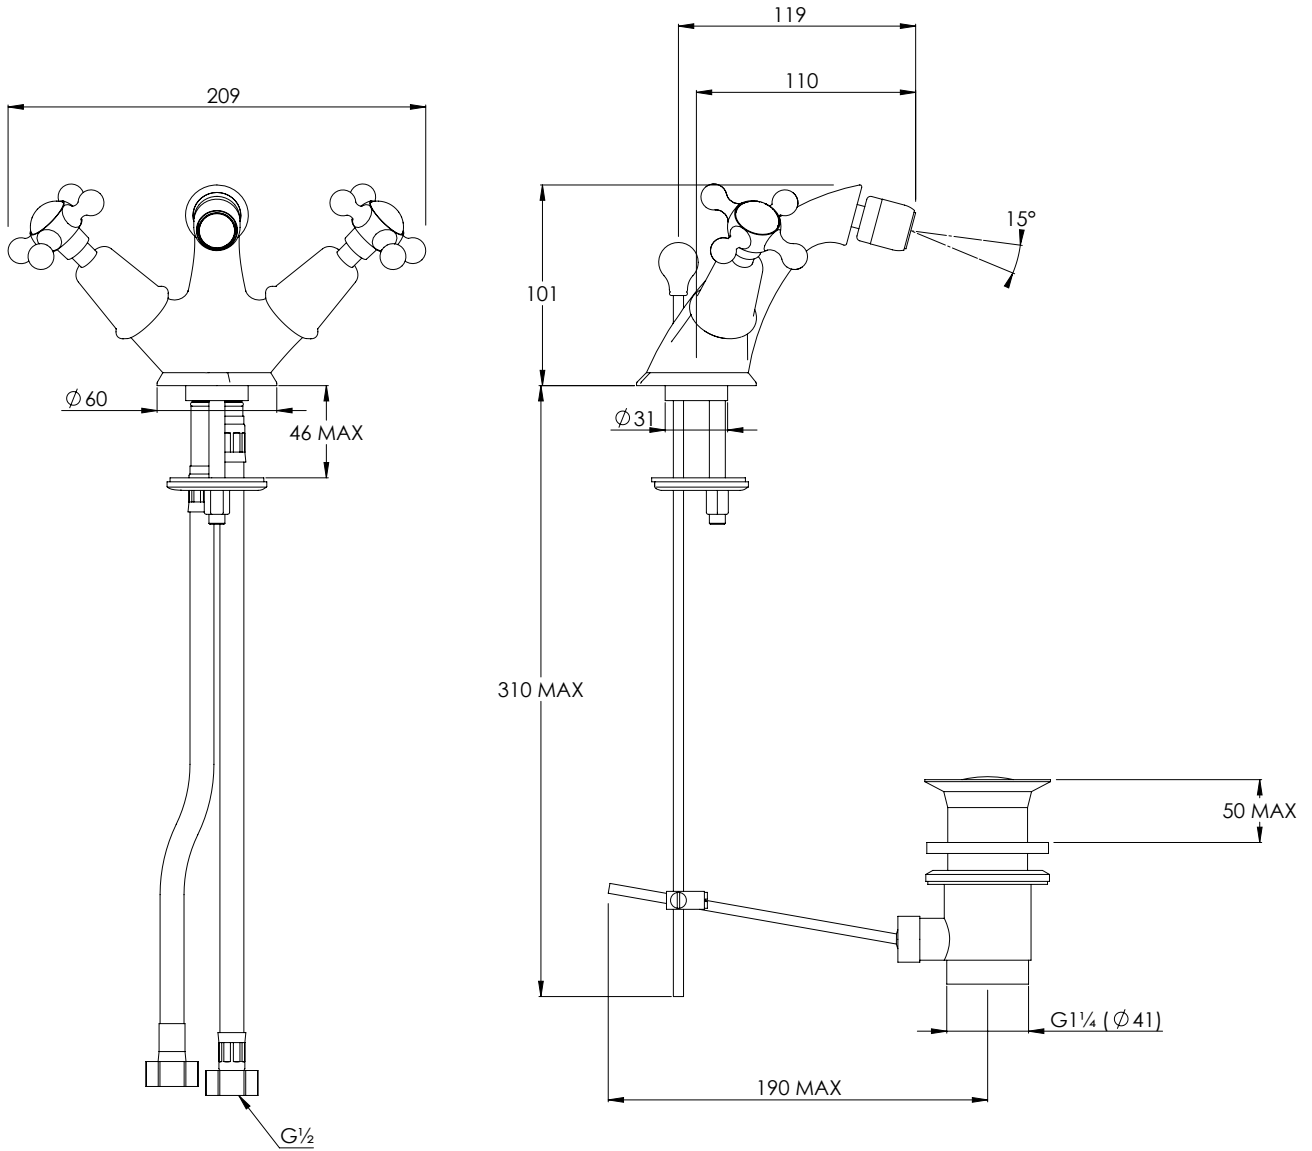

# CH1199

CONNAUGHT MONO BIDET MIXER WITH POP-UP  
WASTE

DIMENSIONAL DATA SHEET

DATE: 03/06/2019

REVISION: B

COPYRIGHT © LBIP LTD. ALL RIGHTS RESERVED

DIMENSIONS IN MILLIMETRES

WHILST EVERY EFFORT IS MADE TO ENSURE THE ACCURACY OF THESE DATA SHEETS THEY ARE SUBJECT TO CHANGE WITHOUT NOTICE AS PART OF THE COMPANY'S PRODUCT DEVELOPMENT PROCESS