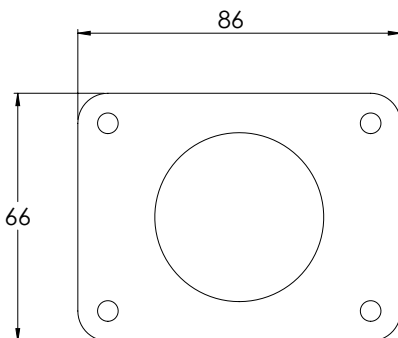

LEFROY BROOKS

IBROC HOUSE ESSEX ROAD
HODDESDON HERTS EN11 0QS UK
T: +44 (0)1992 708 316 F: +44 (0)1992 708 317

CH1721

CONNAUGHT WALL MOUNTED TWO-WAY DIVERTER

(Ø75MM WALL PLATE)

DIMENSIONAL DATA SHEET

DATE: 15/03/2024

REVISION: A

WALL MOUNTING PLATE
(OPTIONAL)

DIMENSIONS IN MILLIMETRES