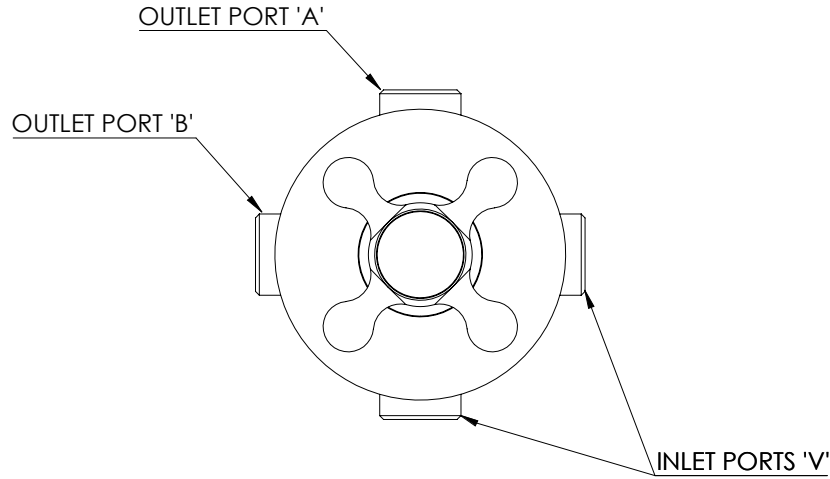

LEFROY BROOKS

IBROC HOUSE ESSEX ROAD
HODDESDON HERTS EN11 0QS UK
T: +44 (0)1992 708 316 F: +44 (0)1992 708 317

CH1721

CONNAUGHT WALL MOUNTED TWO-WAY DIVERTER

(Ø75MM WALL PLATE)

DIMENSIONAL DATA SHEET

DATE: 15/03/2024

REVISION: A

WALL MOUNTING PLATE
(OPTIONAL)

DIMENSIONS IN MILLIMETRES