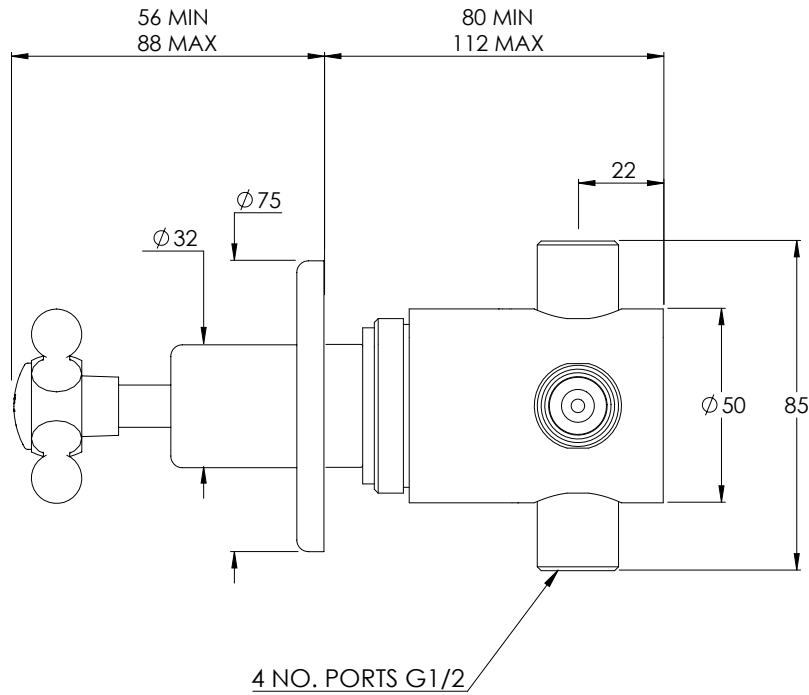

LEFROY BROOKS

IBROC HOUSE ESSEX ROAD
HODDESDON HERTS EN11 0QS UK
T: +44 (0)1992 708 316 F: +44 (0)1992 708 317

CH1721

CONNAUGHT WALL MOUNTED TWO-WAY DIVERTER

(Ø75MM WALL PLATE)

DIMENSIONAL DATA SHEET

DATE: 15/03/2024

REVISION: A

WALL MOUNTING PLATE
(OPTIONAL)

DIMENSIONS IN MILLIMETRES