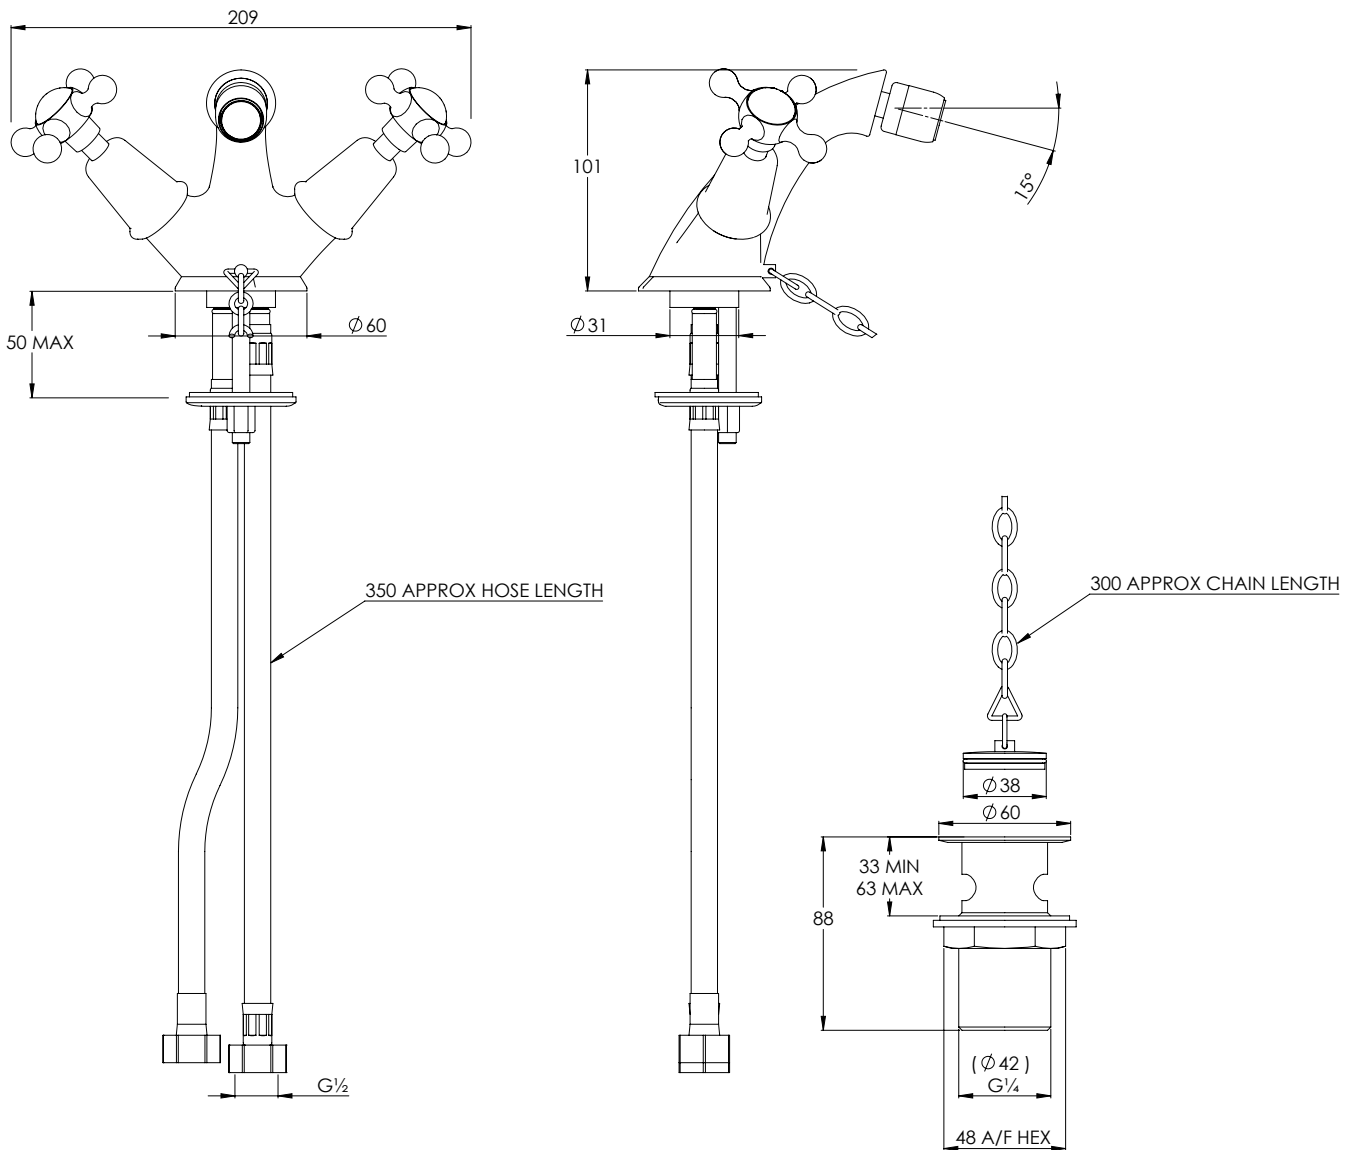

## CHS1199

CONNAUGHT MONO BIDET MIXER WITH STAY CHAIN & WASTE KIT

### DIMENSIONAL DATA SHEET

DATE: 19/09/2019

REVISION: A

COPYRIGHT © LBIP LTD. ALL RIGHTS RESERVED

DIMENSIONS IN MILLIMETRES

WHILST EVERY EFFORT IS MADE TO ENSURE THE ACCURACY OF THESE DATA SHEETS THEY ARE SUBJECT TO CHANGE WITHOUT NOTICE AS PART OF THE COMPANY'S PRODUCT DEVELOPMENT PROCESS