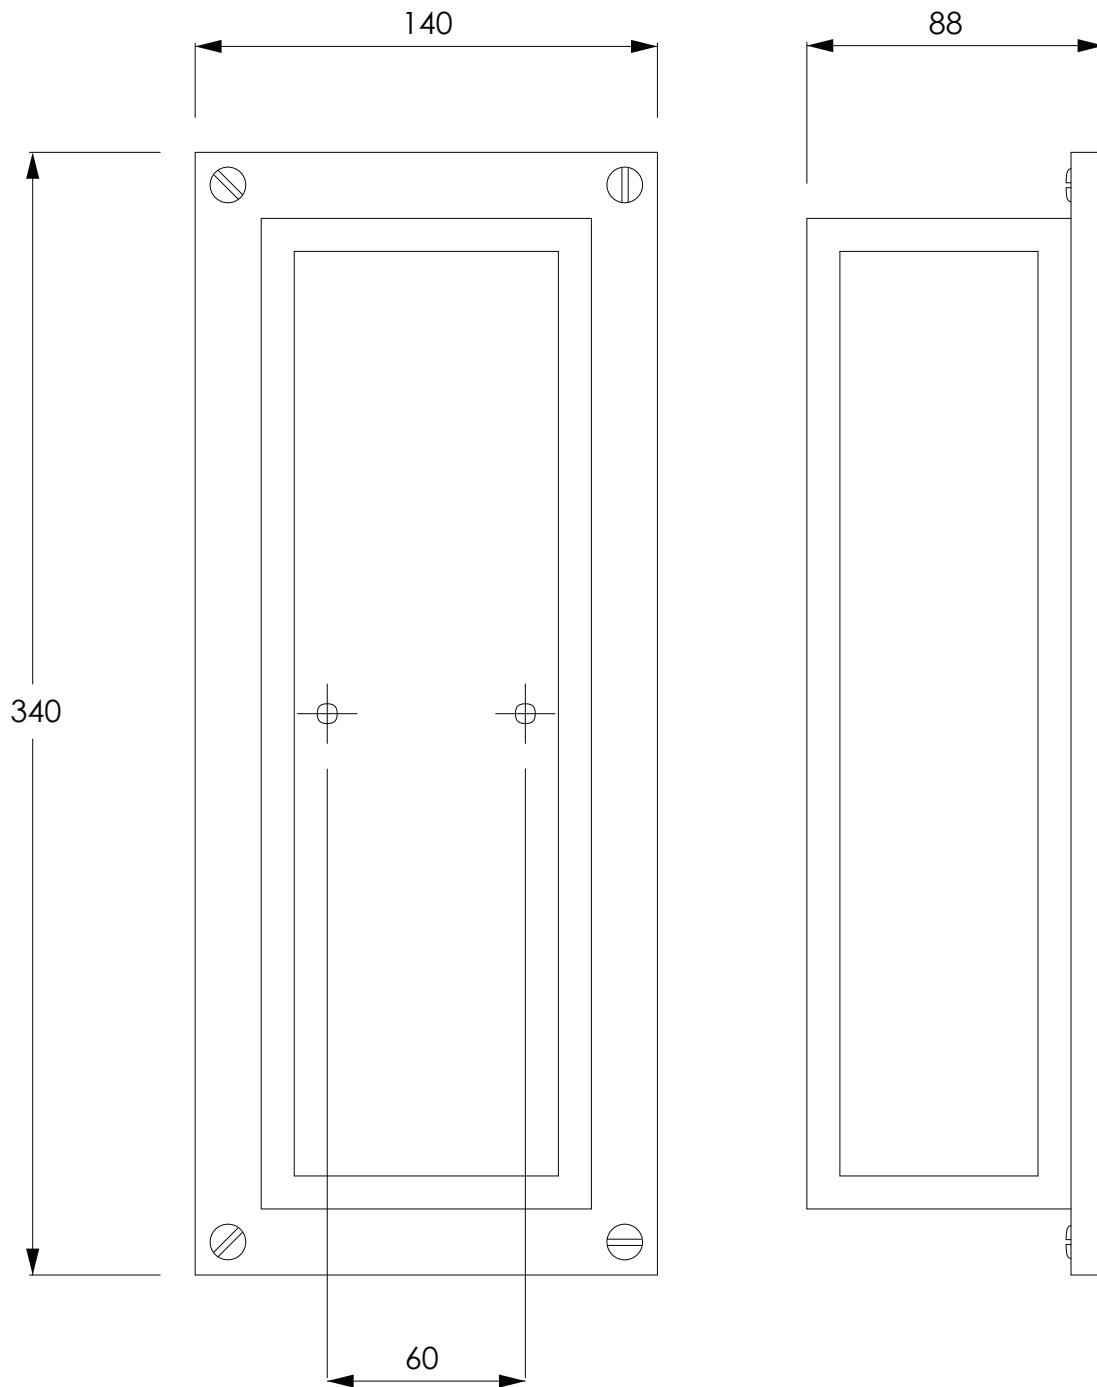

LEFROY BROOKS

IBROC HOUSE ESSEX ROAD
HODDESDON HERTS EN11 OQS UK
T: +44 (0)1992 708 316 F: +44 (0)1992 708 317

DP4015

DECO WALL LAMP

DIMENSIONAL DATA SHEET

DATE: 13/06/2018

REVISION: A

COPYRIGHT © LBP LTD. ALL RIGHTS RESERVED

DIMENSIONS IN MILLIMETRES

WHILST EVERY EFFORT IS MADE TO ENSURE THE ACCURACY OF THESE DATA SHEETS THEY ARE SUBJECT TO CHANGE WITHOUT NOTICE AS PART OF THE COMPANY'S PRODUCT DEVELOPMENT PROCESS