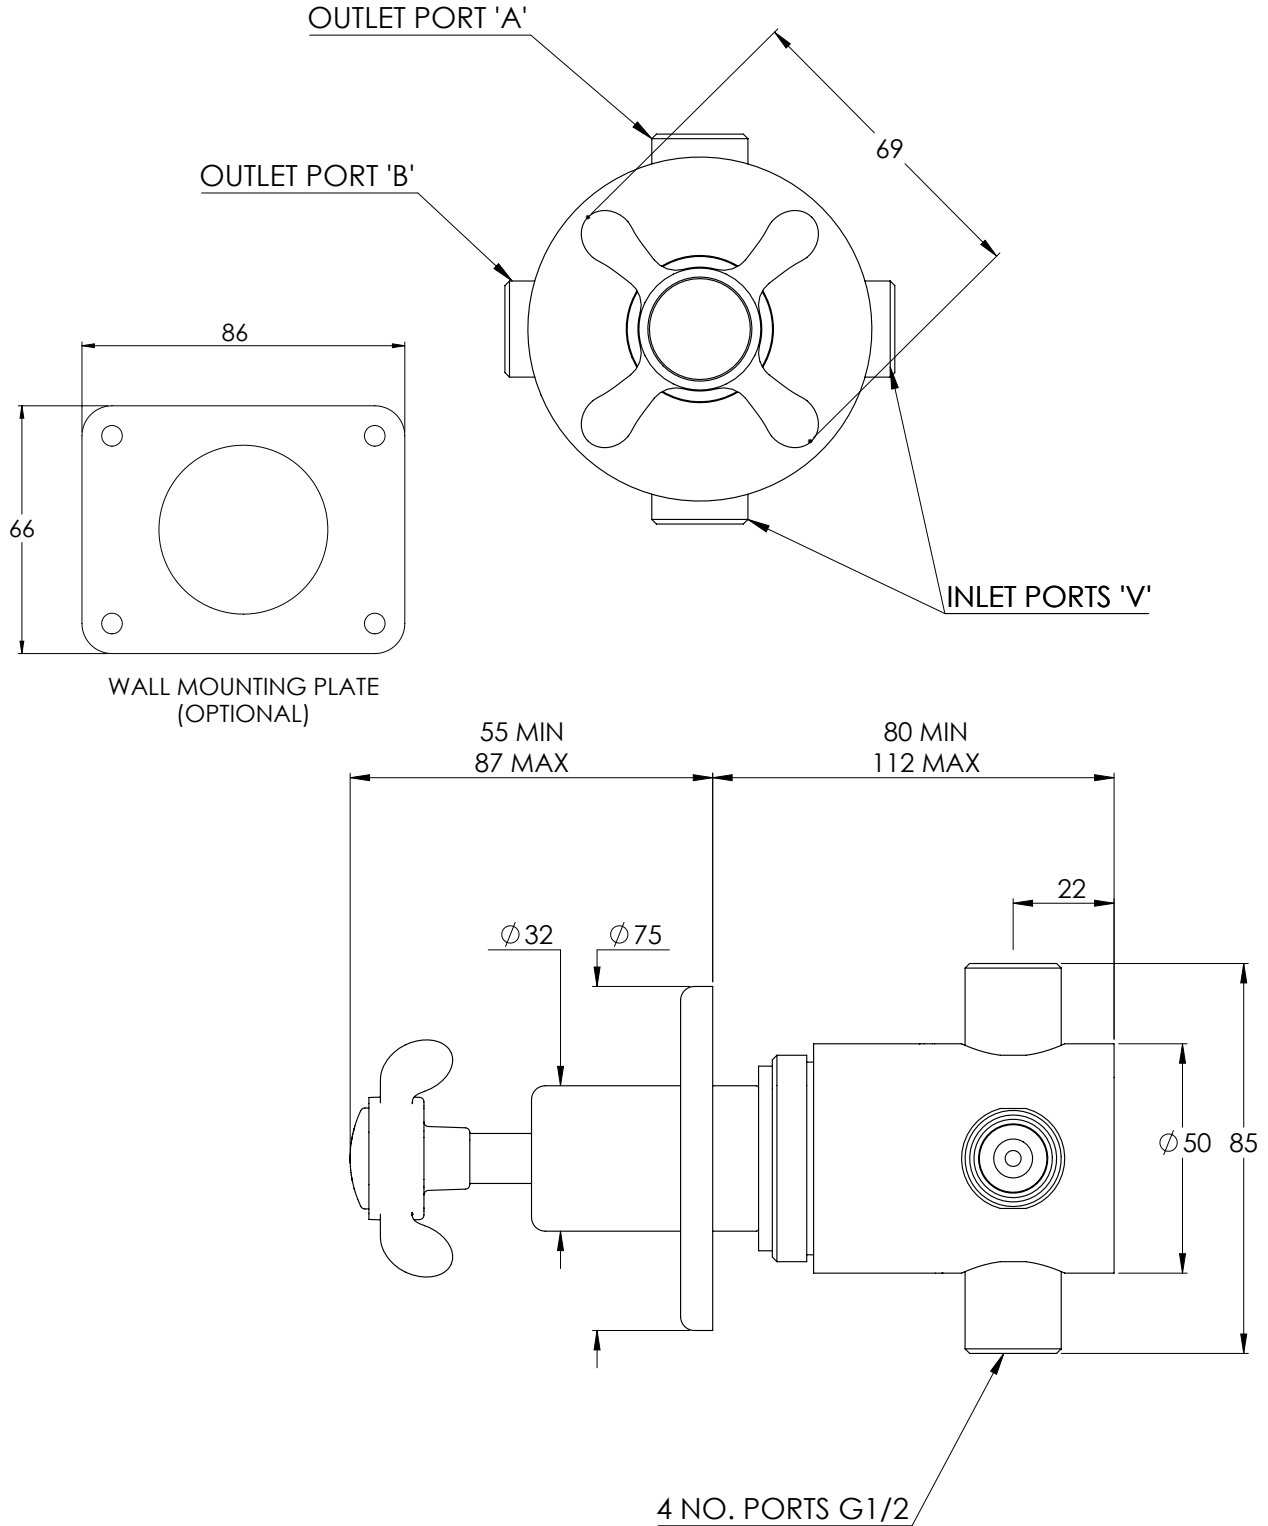

LEFROY BROOKS

IBROC HOUSE ESSEX ROAD
HODDESDON HERTS EN11 0QS UK
T: +44 (0)1992 708 316 F: +44 (0)1992 708 317

FH1721

LA CHAPELLE WALL MOUNTED TWO-WAY DIVERTER

(Ø75MM WALL PLATE)

DIMENSIONAL DATA SHEET

DATE: 01/05/2024

REVISION: B

COPYRIGHT © LBIP LTD. ALL RIGHTS RESERVED

DIMENSIONS IN MILLIMETRES

WHILST EVERY EFFORT IS MADE TO ENSURE THE ACCURACY OF THESE DATA SHEETS THEY ARE SUBJECT TO CHANGE WITHOUT NOTICE AS PART OF THE COMPANY'S PRODUCT DEVELOPMENT PROCESS