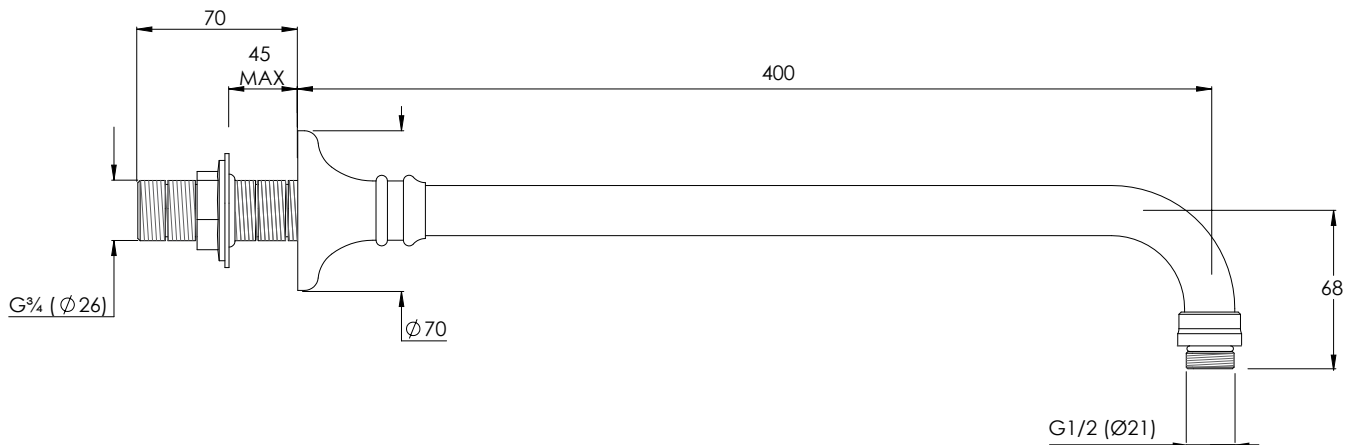

LEFROY BROOKS

IBROC HOUSE ESSEX ROAD
HODDESDON HERTS EN11 0QS UK
T: +44 (0)1992 708 316 F: +44 (0)1992 708 317

FR1734

LA CHAPELLE SHORT PROJECTION ARM WITH WALL
BRACKET (400mm)

DIMENSIONAL DATA SHEET

DATE: 13/01/2021

REVISION: A

COPYRIGHT © LBIP LTD. ALL RIGHTS RESERVED

DIMENSIONS IN MILLIMETRES

WHILST EVERY EFFORT IS MADE TO ENSURE THE ACCURACY OF THESE DATA SHEETS THEY ARE SUBJECT TO CHANGE WITHOUT NOTICE AS PART OF THE COMPANY'S PRODUCT DEVELOPMENT PROCESS