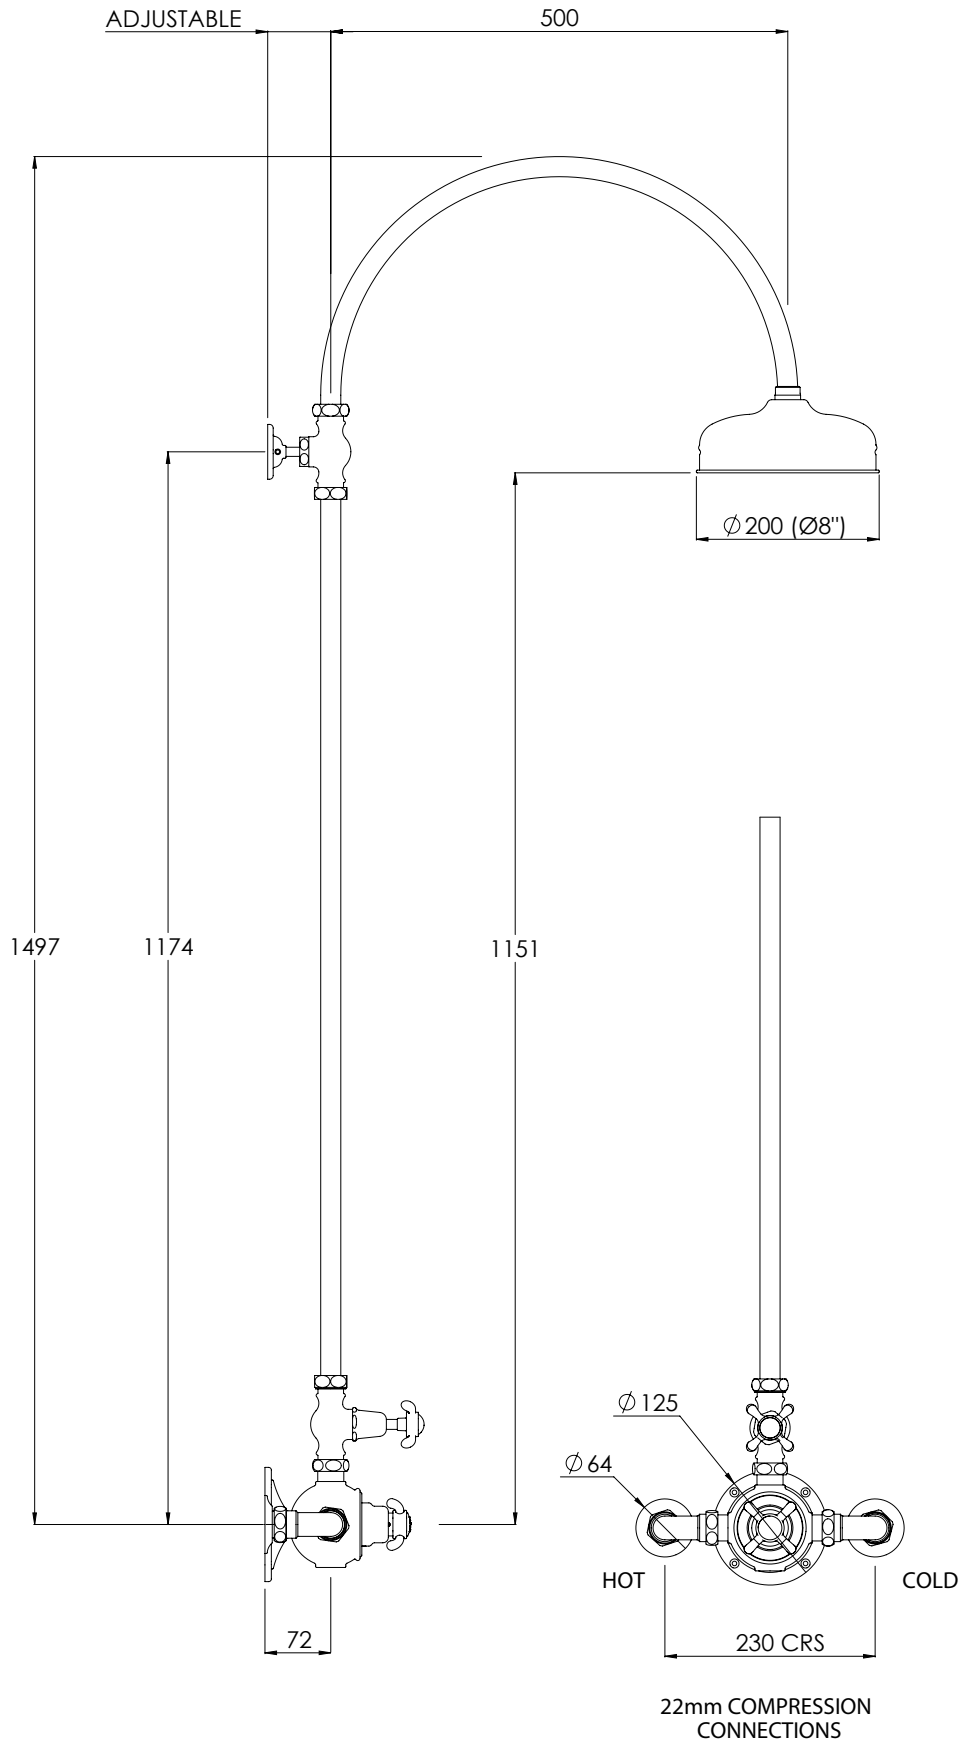

LEFROY BROOKS

IBROC HOUSE ESSEX ROAD
HODDESDON HERTS EN11 0QS UK
T: +44 (0)1992 708 316 F: +44 (0)1992 708 317

FR8610

LA CHAPELLE THERMOSTATIC VALVE WITH RISER & 8" ROSE

DIMENSIONAL DATA SHEET

DATE: 06/06/2019

REVISION: B

DIMENSIONS IN MILLIMETRES