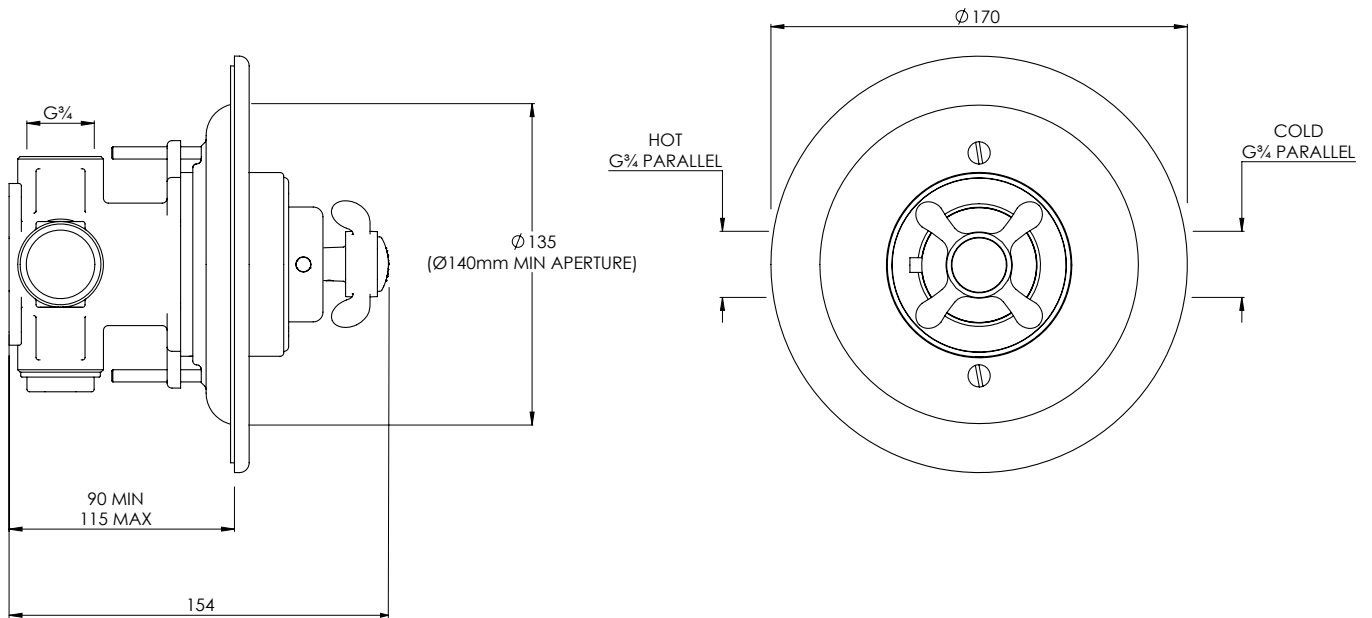

LEFROY BROOKS

IBROC HOUSE ESSEX ROAD
HODDESDON HERTS EN11 0QS UK
T: +44 (0)1992 708 316 F: +44 (0)1992 708 317

FR8800

LA CHAPELLE ARCHIPELAGO THERMOSTATIC SHOWER
VALVE

DIMENSIONAL DATA SHEET

DATE: 23/01/2020

REVISION: D

COPYRIGHT © LBIP LTD. ALL RIGHTS RESERVED

DIMENSIONS IN MILLIMETRES

WHILST EVERY EFFORT IS MADE TO ENSURE THE ACCURACY OF THESE DATA SHEETS THEY ARE SUBJECT TO CHANGE WITHOUT NOTICE AS PART OF THE COMPANY'S PRODUCT DEVELOPMENT PROCESS