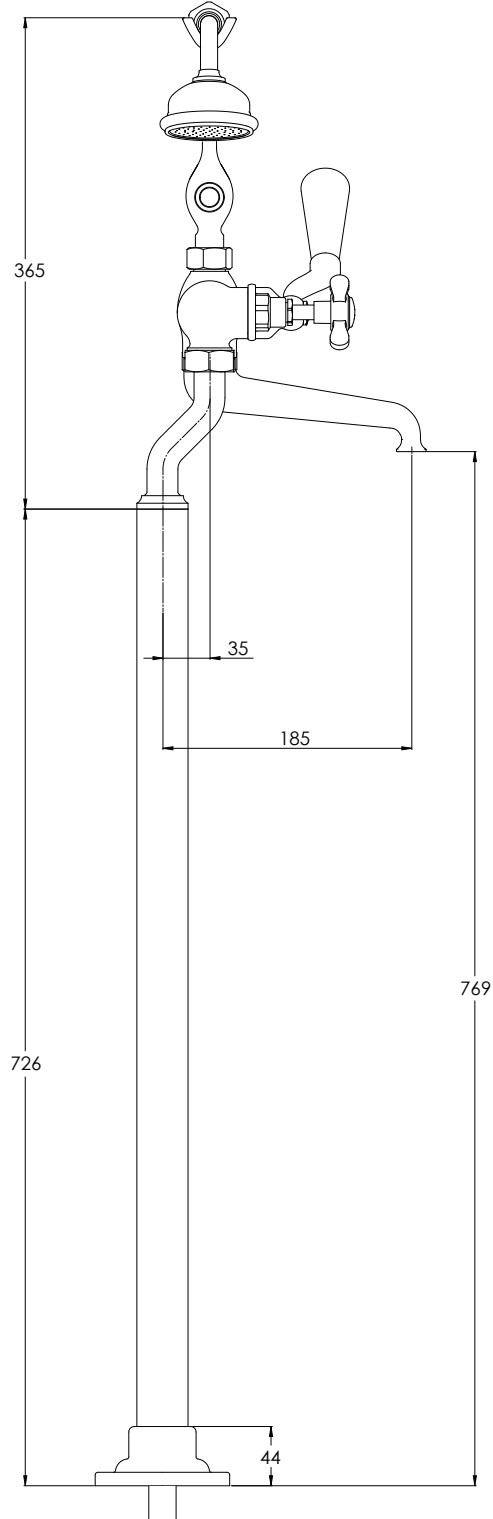

LEFROY BROOKS

1 BROOK HOUSE ESSEX ROAD
HODDESDON HERTS EN11 0QS UK
T: +44 (0)1992 708 316 F: +44 (0)1992 708 317

LB1144

CLASSIC BATH SHOWER MIXER WITH STAND-PIPES

DIMENSIONAL DATA SHEET

DATE: 26/03/19

REVISION: A

COPYRIGHT © LBIP LTD. ALL RIGHTS RESERVED

DIMENSIONS IN MILLIMETRES