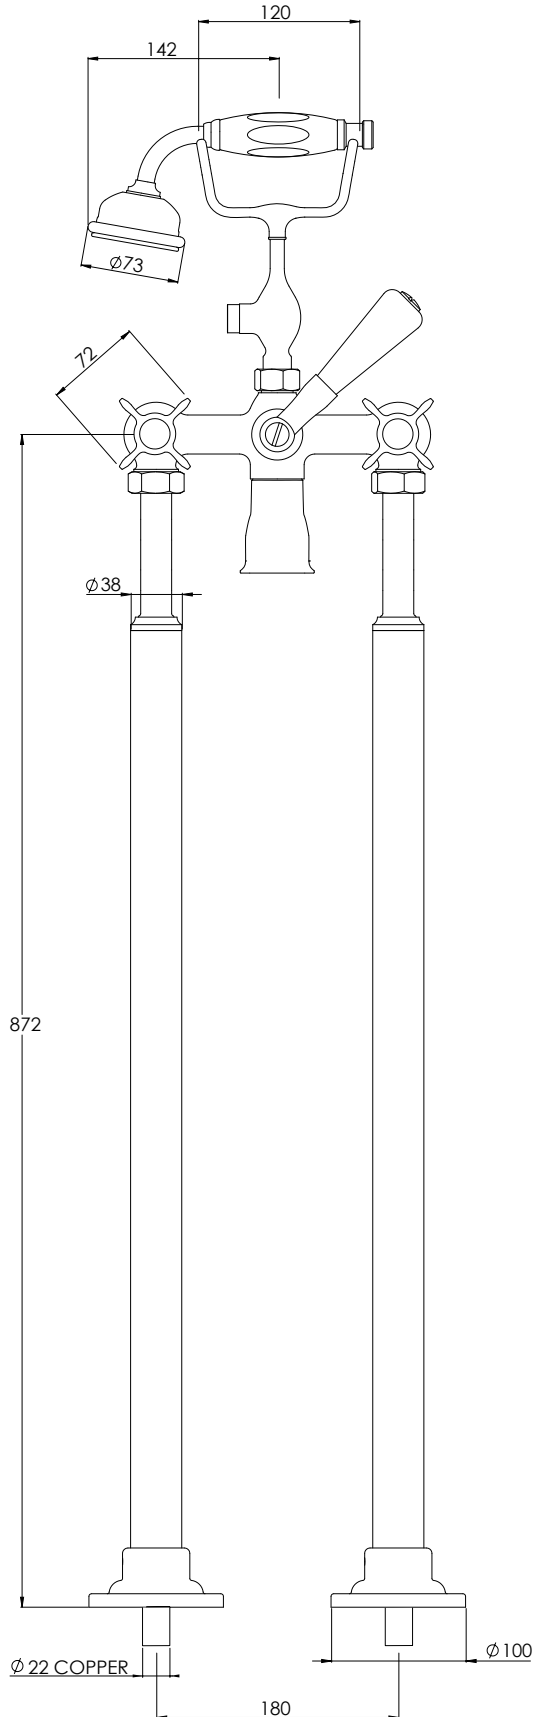

LEFROY BROOKS

1 BROOK HOUSE ESSEX ROAD
HODDESDON HERTS EN11 0QS UK
T: +44 (0)1992 708 316 F: +44 (0)1992 708 317

LB1144

CLASSIC BATH SHOWER MIXER WITH STAND-PIPES

DIMENSIONAL DATA SHEET

DATE: 26/03/19

REVISION: A

COPYRIGHT © LBIP LTD. ALL RIGHTS RESERVED

DIMENSIONS IN MILLIMETRES