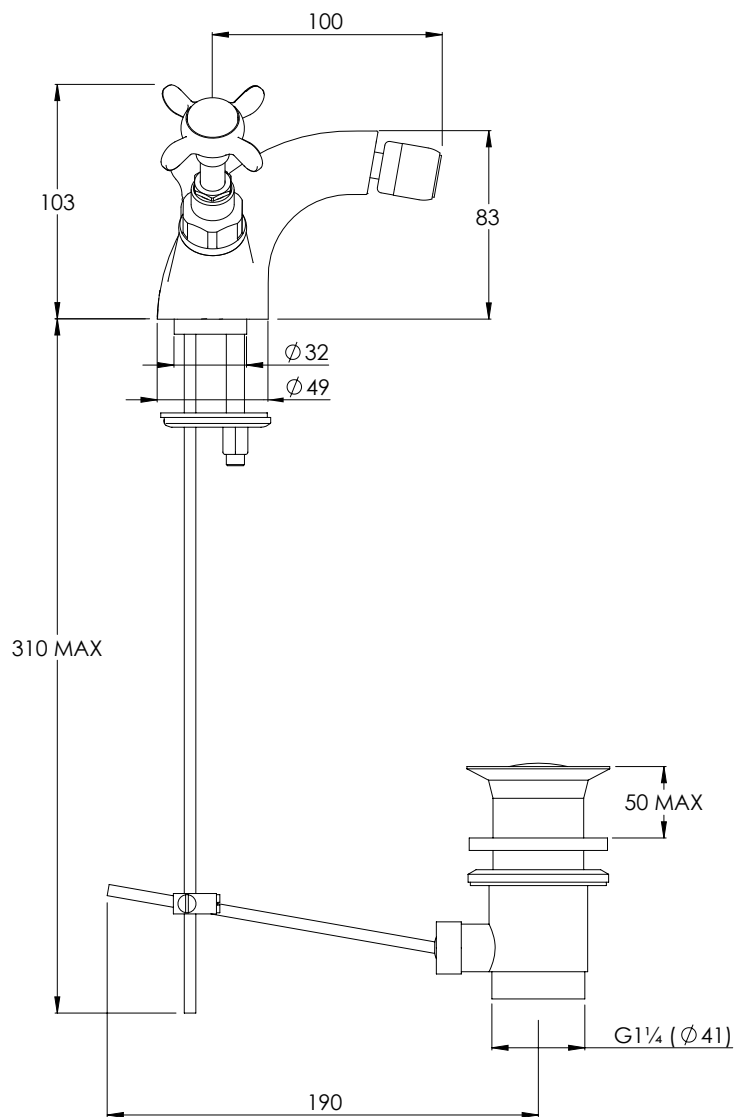

LEFROY BROOKS

IBROC HOUSE ESSEX ROAD
HODDESDON HERTS EN11 0QS UK
T: +44 (0)1992 708 316 F: +44 (0)1992 708 317

LB1195

CLASSIC MONO BIDET MIXER WITH POP-UP
WASTE

DIMENSIONAL DATA SHEET

DATE: 29/11/2021

REVISION: E

COPYRIGHT © LBIP LTD. ALL RIGHTS RESERVED

DIMENSIONS IN MILLIMETRES

WHILST EVERY EFFORT IS MADE TO ENSURE THE ACCURACY OF THESE DATA SHEETS THEY ARE SUBJECT TO CHANGE WITHOUT NOTICE AS PART OF THE COMPANY'S PRODUCT DEVELOPMENT PROCESS