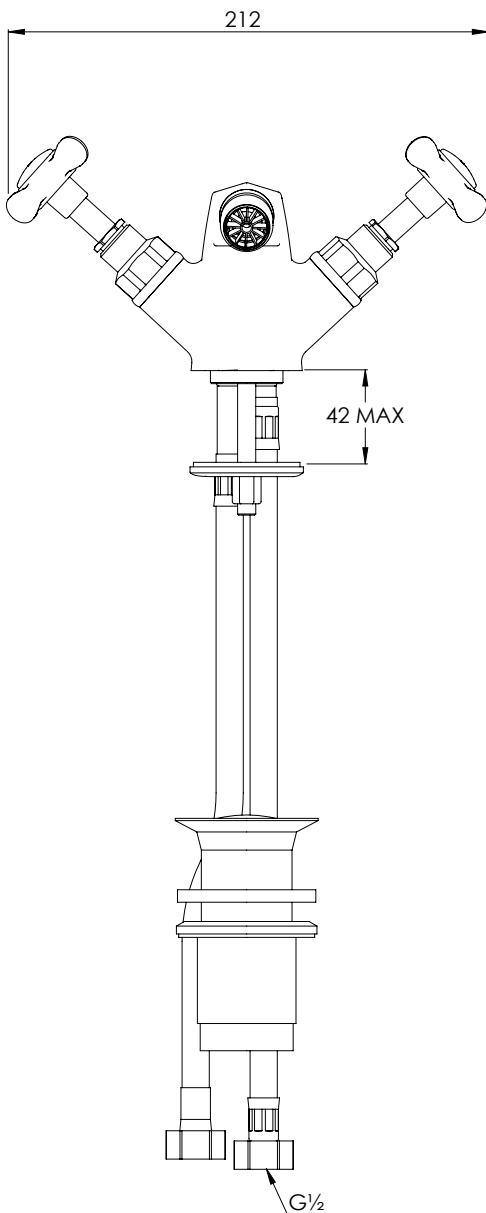

LEFROY BROOKS

IBROC HOUSE ESSEX ROAD
HODDESDON HERTS EN11 0QS UK
T: +44 (0)1992 708 316 F: +44 (0)1992 708 317

LB1195

CLASSIC MONO BIDET MIXER WITH POP-UP
WASTE

DIMENSIONAL DATA SHEET

DATE: 29/11/2021

REVISION: E

COPYRIGHT © LBIP LTD. ALL RIGHTS RESERVED

DIMENSIONS IN MILLIMETRES

WHILST EVERY EFFORT IS MADE TO ENSURE THE ACCURACY OF THESE DATA SHEETS THEY ARE SUBJECT TO CHANGE WITHOUT NOTICE AS PART OF THE COMPANY'S PRODUCT DEVELOPMENT PROCESS