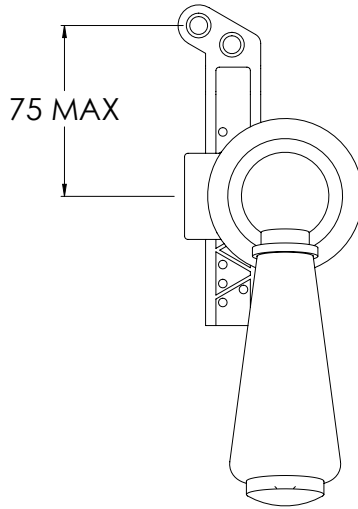

LEFROY BROOKS

IBROC HOUSE ESSEX ROAD
HODDESDON HERTS EN11 0QS UK
T: +44 (0)1992 708 316 F: +44 (0)1992 708 317

LB1308

EXTENDED CISTERN LEVER CERAMIC HANDLE
FOR CONCEALED CISTERNS

DIMENSIONAL DATA SHEET

DATE: 24/05/2019

REVISION: A

DIMENSIONS IN MILLIMETRES

COPYRIGHT © LBIP LTD. ALL RIGHTS RESERVED

WHILST EVERY EFFORT IS MADE TO ENSURE THE ACCURACY OF THESE DATA SHEETS THEY ARE SUBJECT TO CHANGE WITHOUT NOTICE AS PART OF THE COMPANY'S PRODUCT DEVELOPMENT PROCESS