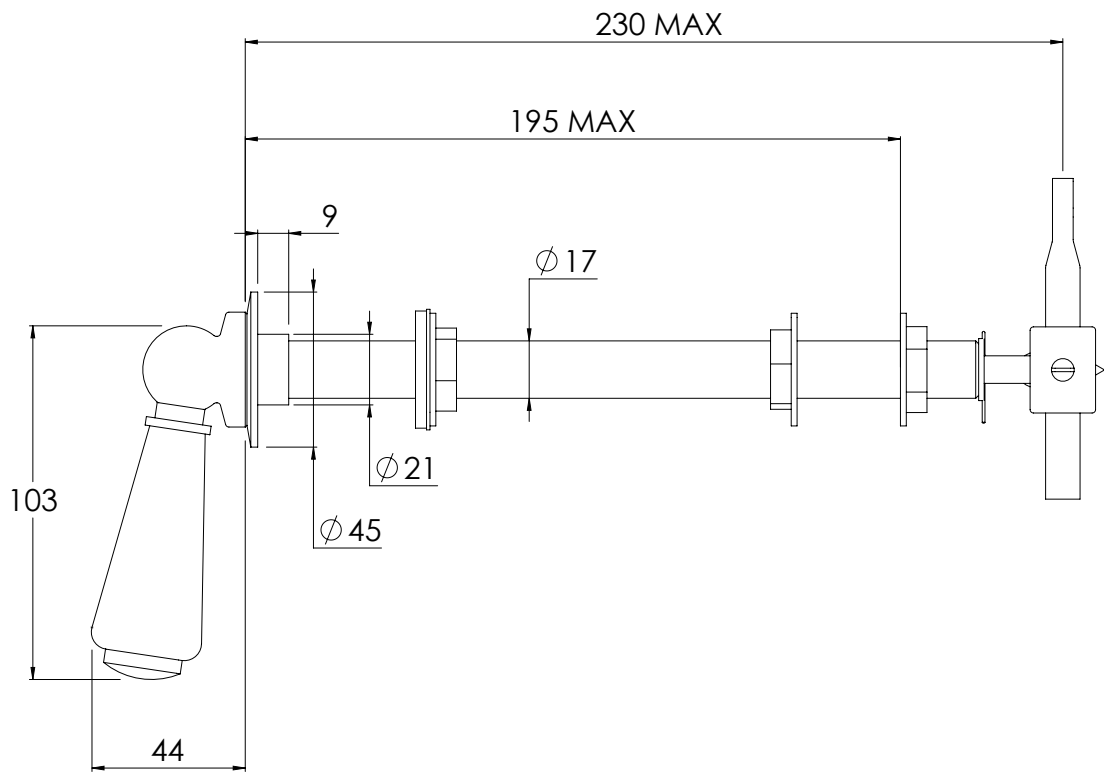

LEFROY BROOKS

IBROC HOUSE ESSEX ROAD
HODDESDON HERTS EN11 0QS UK
T: +44 (0)1992 708 316 F: +44 (0)1992 708 317

LB1308

EXTENDED CISTERN LEVER CERAMIC HANDLE
FOR CONCEALED CISTERNS

DIMENSIONAL DATA SHEET

DATE: 24/05/2019

REVISION: A

DIMENSIONS IN MILLIMETRES

COPYRIGHT © LBIP LTD. ALL RIGHTS RESERVED

WHILST EVERY EFFORT IS MADE TO ENSURE THE ACCURACY OF THESE DATA SHEETS THEY ARE SUBJECT TO CHANGE WITHOUT NOTICE AS PART OF THE COMPANY'S PRODUCT DEVELOPMENT PROCESS