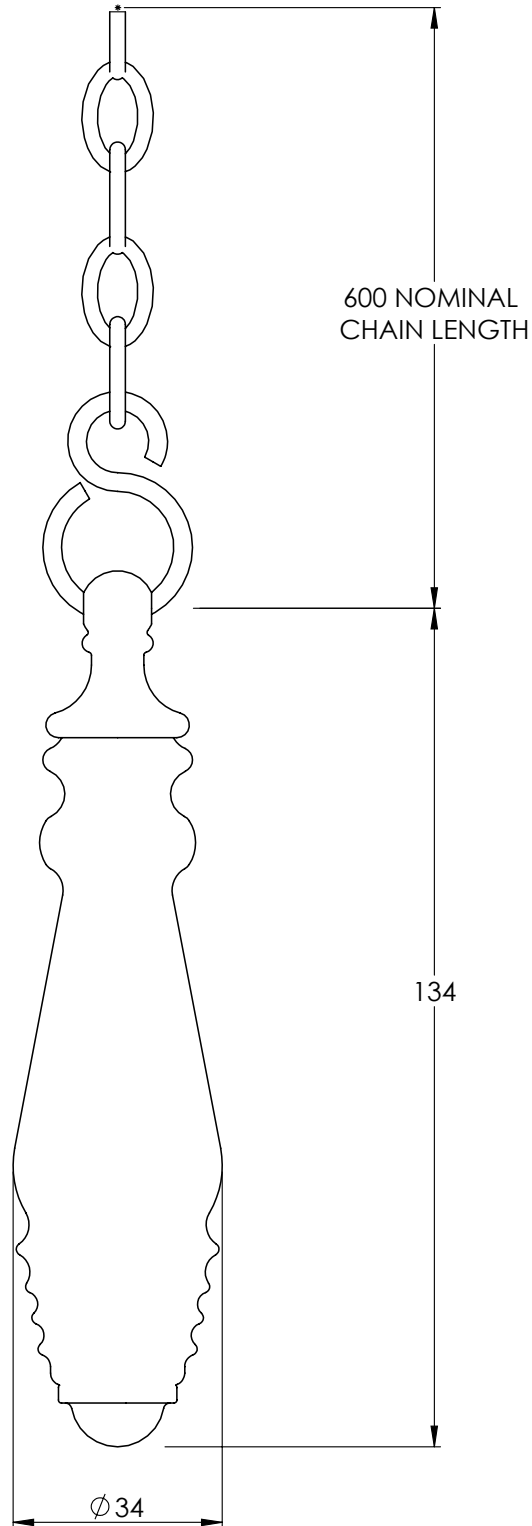

LEFROY BROOKS

IBROC HOUSE ESSEX ROAD
HODDESDON HERTS EN11 0QS UK
T: +44 (0)1992 708 316 F: +44 (0)1992 708 317

LB1310

CERAMIC CISTERN PULL & CHAIN

DIMENSIONAL DATA SHEET

DATE: 03/06/2019

REVISION: B

COPYRIGHT © LBIP LTD. ALL RIGHTS RESERVED

DIMENSIONS IN MILLIMETRES

WHILST EVERY EFFORT IS MADE TO ENSURE THE ACCURACY OF THESE DATA SHEETS THEY ARE SUBJECT TO CHANGE WITHOUT NOTICE AS PART OF THE COMPANY'S PRODUCT DEVELOPMENT PROCESS