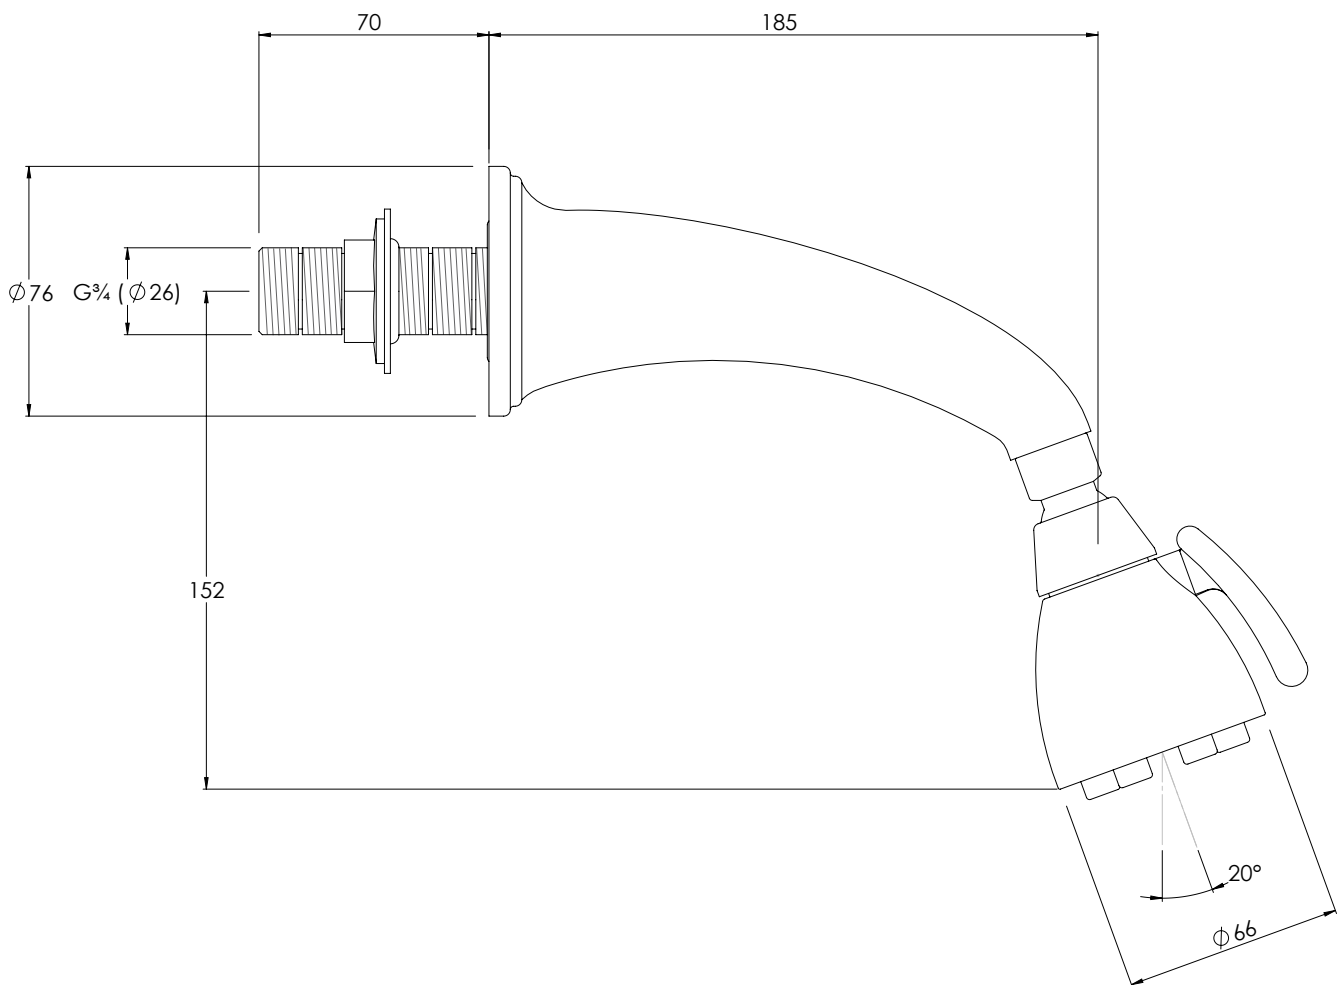

LEFROY BROOKS

IBROC HOUSE ESSEX ROAD
HODDESDON HERTS EN11 0QS UK
T: +44 (0)1992 708 316 F: +44 (0)1992 708 317

LB1779

SIX JET BRUNSWICK ADJUSTABLE HEAD WITH SHOWER ARM

DIMENSIONAL DATA SHEET

DATE: 02/11/2018

REVISION: B

COPYRIGHT © LBIP LTD. ALL RIGHTS RESERVED

DIMENSIONS IN MILLIMETRES

WHILST EVERY EFFORT IS MADE TO ENSURE THE ACCURACY OF THESE DATA SHEETS THEY ARE SUBJECT TO CHANGE WITHOUT NOTICE AS PART OF THE COMPANY'S PRODUCT DEVELOPMENT PROCESS