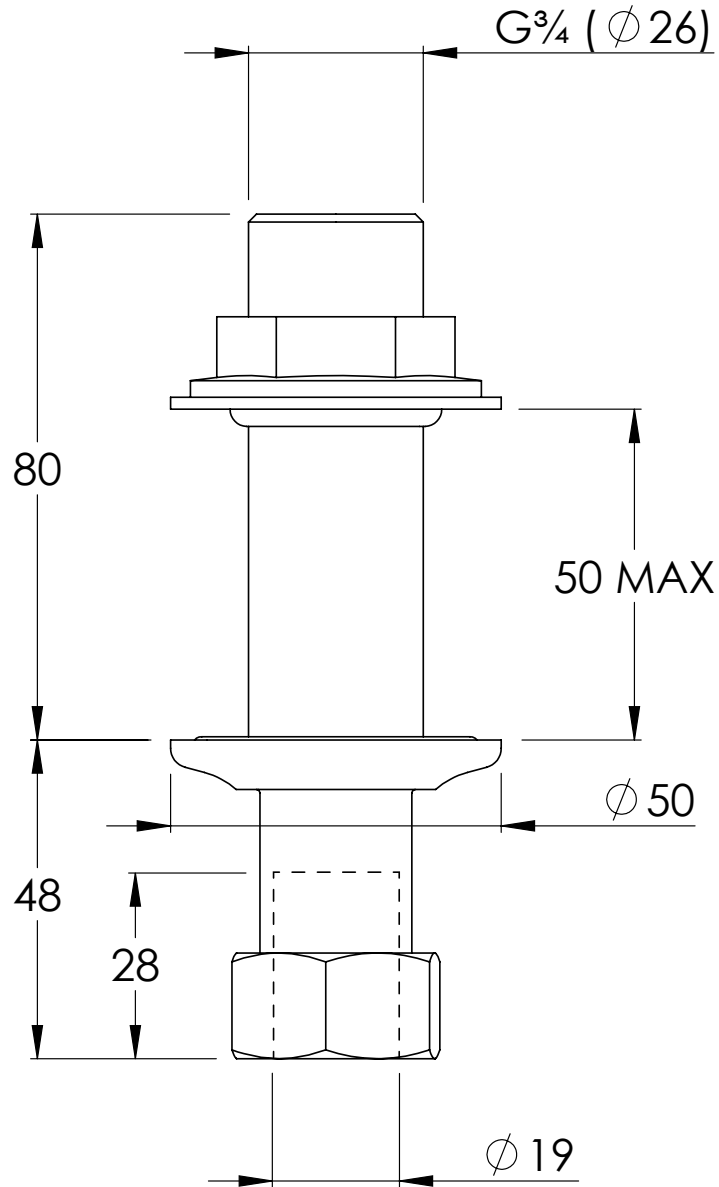

LEFROY BROOKS

IBROC HOUSE ESSEX ROAD
HODDESDON HERTS EN11 0QS UK
T: +44 (0)1992 708 316 F: +44 (0)1992 708 317

LB1799

CONCEALED WALL OR CEILING SHOWER BRACKET

DIMENSIONAL DATA SHEET

DATE: 04/06/2019

REVISION: C

COPYRIGHT © LBIP LTD. ALL RIGHTS RESERVED

DIMENSIONS IN MILLIMETRES

WHILST EVERY EFFORT IS MADE TO ENSURE THE ACCURACY OF THESE DATA SHEETS THEY ARE SUBJECT TO CHANGE WITHOUT NOTICE AS PART OF THE COMPANY'S PRODUCT DEVELOPMENT PROCESS