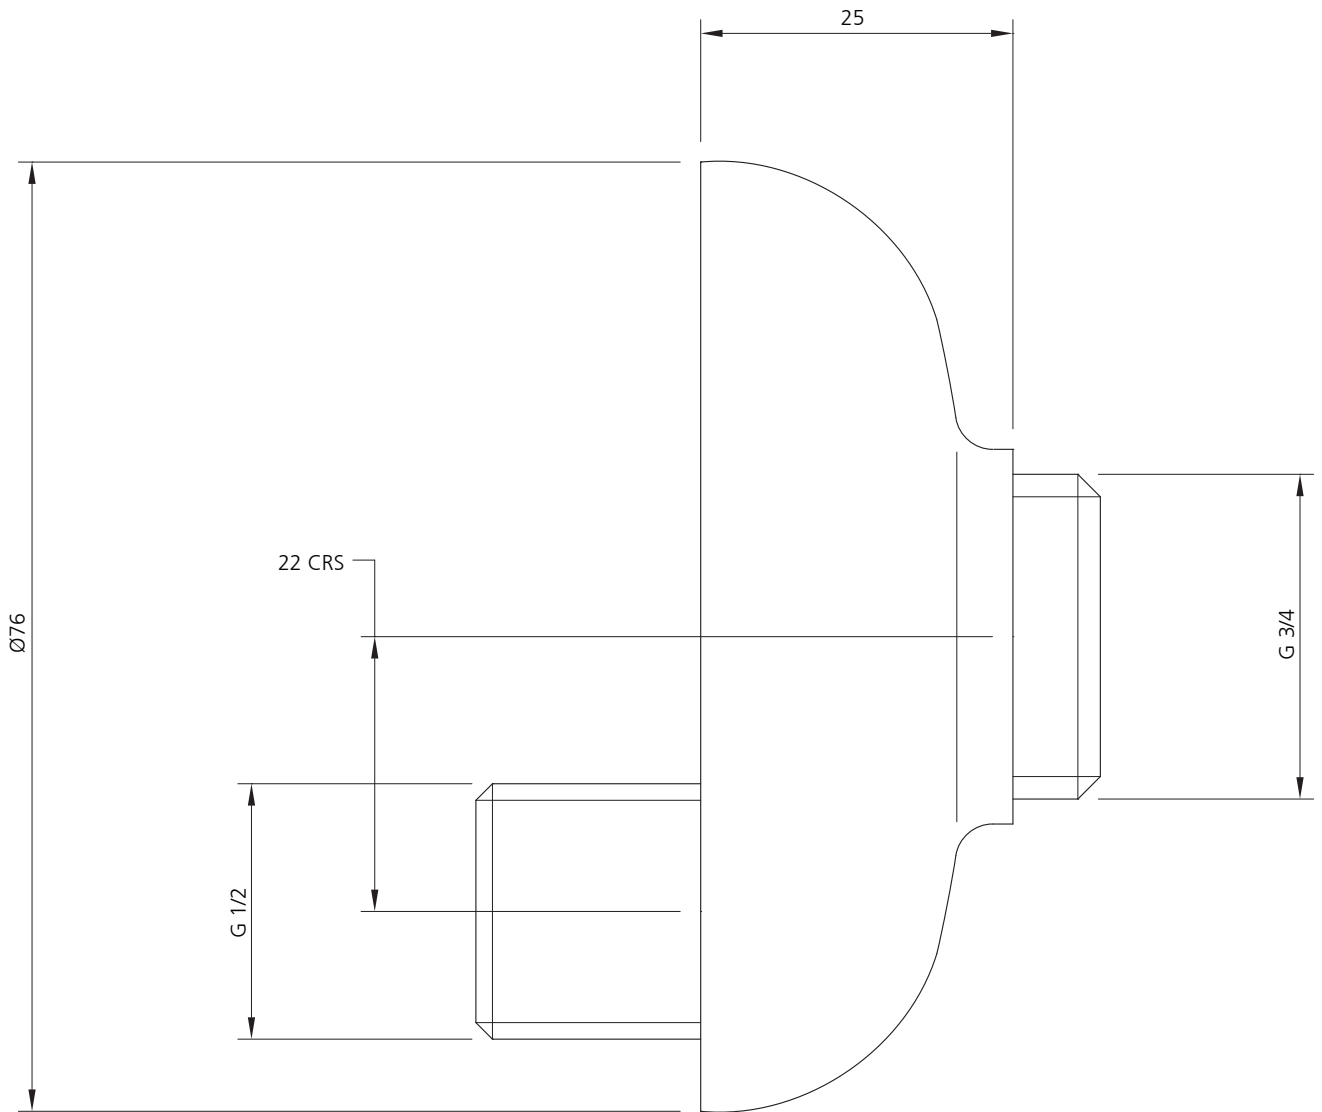

LEFROY BROOKS

IBROC HOUSE ESSEX ROAD
HODDESDON HERTS EN11 0QS UK
T: +44 (0)1992 708 316 F: +44 (0)1992 708 317

LB-1902

LARGE ECCENTRIC WALL CONNECTOR
IN SOLID BRASS (76mm DIAMETER) (1 PAIR)
(1/2" TO 3/4")

DIMENSIONAL DATA SHEET

DATE: 28 June 2010

ISSUE: 049 A

©COPYRIGHT 2010. CHRISTO LEFROY BROOKS. ALL RIGHTS RESERVED.

DIMENSIONS IN MILLIMETRES

WHILST EVERY EFFORT IS MADE TO ENSURE THE ACCURACY OF THESE DATA SHEETS THEY ARE SUBJECT TO CHANGE WITHOUT NOTICE AS PART OF THE COMPANY'S PRODUCT DEVELOPMENT PROCESS