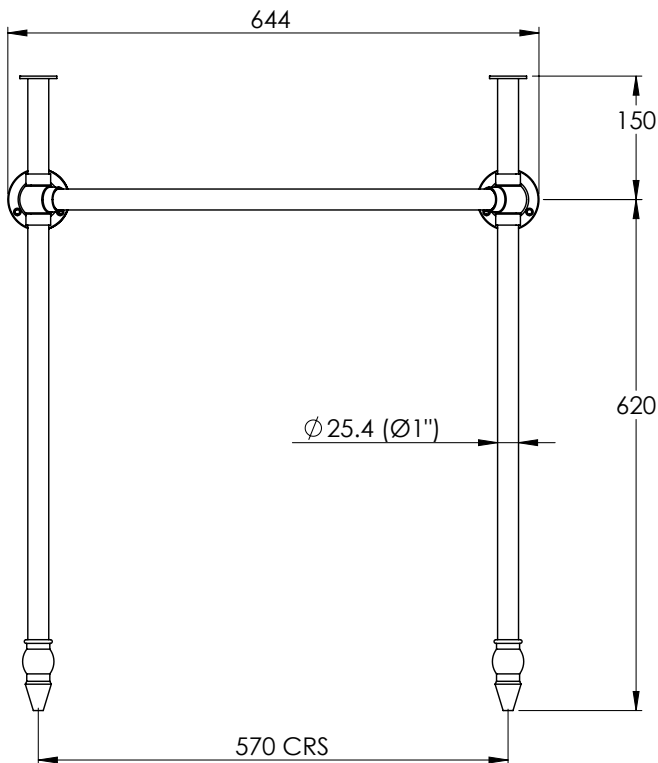

LEFROY BROOKS

IBROC HOUSE ESSEX ROAD  
HODDESDON HERTS EN11 0QS UK  
T: +44 (0)1992 708 316 F: +44 (0)1992 708 317

LB3227

BALL JOINTED STAND FOR LA CHAPELLE BASIN  
BASIN (72CM)

DIMENSIONAL DATA SHEET

DATE: 06/04/2022

REVISION: B

COPYRIGHT © LBIP LTD. ALL RIGHTS RESERVED

DIMENSIONS IN MILLIMETRES

WHILST EVERY EFFORT IS MADE TO ENSURE THE ACCURACY OF THESE DATA SHEETS THEY ARE SUBJECT TO CHANGE WITHOUT NOTICE AS PART OF THE COMPANY'S PRODUCT DEVELOPMENT PROCESS