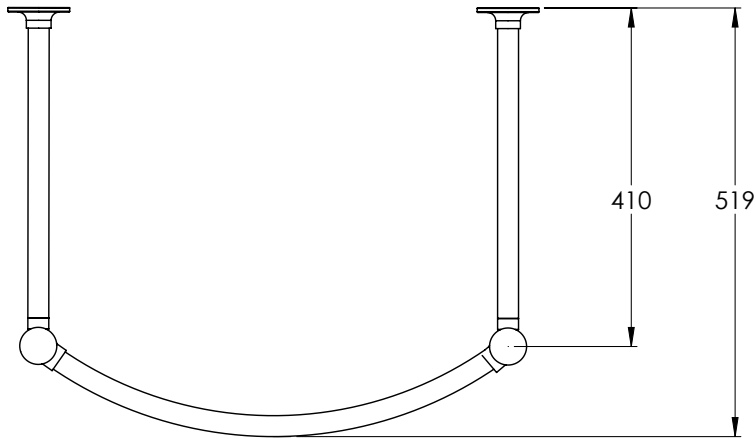

LEFROY BROOKS

IBROC HOUSE ESSEX ROAD  
HODDESDON HERTS EN11 0QS UK  
T: +44 (0)1992 708 316 F: +44 (0)1992 708 317

LB3227

BALL JOINTED STAND FOR LA CHAPELLE BASIN  
BASIN (72CM)

DIMENSIONAL DATA SHEET

DATE: 06/04/2022

REVISION: B

COPYRIGHT © LBIP LTD. ALL RIGHTS RESERVED

DIMENSIONS IN MILLIMETRES

WHILST EVERY EFFORT IS MADE TO ENSURE THE ACCURACY OF THESE DATA SHEETS THEY ARE SUBJECT TO CHANGE WITHOUT NOTICE AS PART OF THE COMPANY'S PRODUCT DEVELOPMENT PROCESS