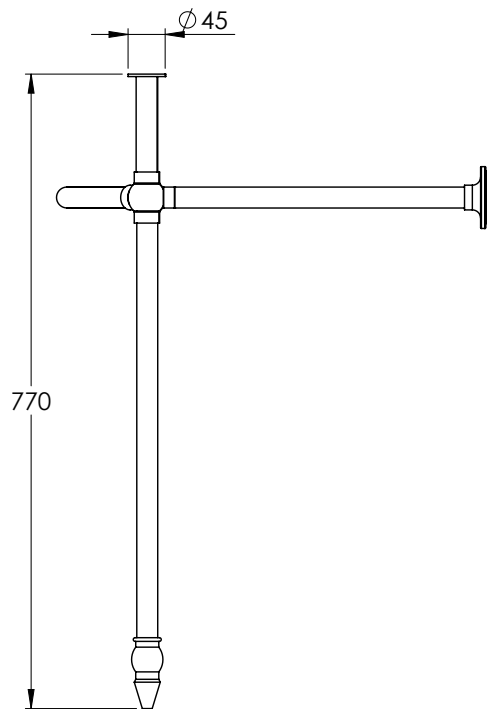

LEFROY BROOKS

IBROC HOUSE ESSEX ROAD  
HODDESDON HERTS EN11 0QS UK  
T: +44 (0)1992 708 316 F: +44 (0)1992 708 317

LB3227

BALL JOINTED STAND FOR LA CHAPELLE BASIN  
BASIN (72CM)

DIMENSIONAL DATA SHEET

DATE: 06/04/2022

REVISION: B

COPYRIGHT © LBIP LTD. ALL RIGHTS RESERVED

DIMENSIONS IN MILLIMETRES

WHILST EVERY EFFORT IS MADE TO ENSURE THE ACCURACY OF THESE DATA SHEETS THEY ARE SUBJECT TO CHANGE WITHOUT NOTICE AS PART OF THE COMPANY'S PRODUCT DEVELOPMENT PROCESS