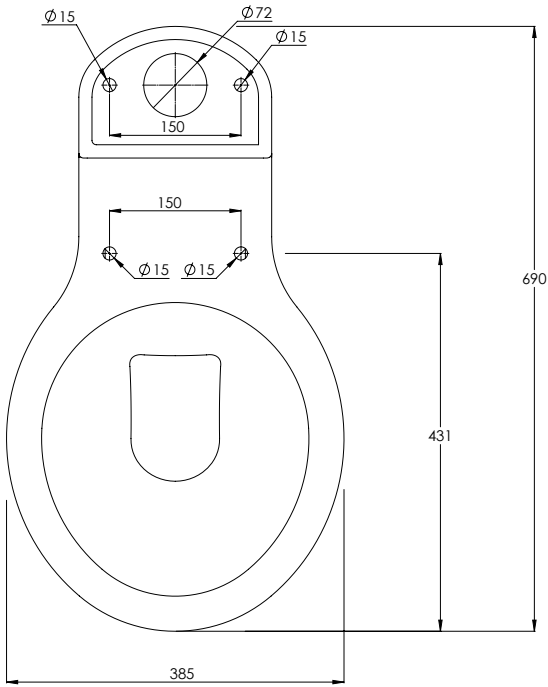

LEFROY BROOKS

IBROC HOUSE ESSEX ROAD
HODDESDON HERTS EN11 0QS UK
T: +44 (0)1992 708 316 F: +44 (0)1992 708 317

LB7207

CLASSIC CLOSE COUPLED WC PAN

DIMENSIONAL DATA SHEET

DATE: 12/10/20

REVISION: B

COPYRIGHT © LBIP LTD. ALL RIGHTS RESERVED

ALL SHOWN DIMENSIONS ARE IN MILLIMETERS AND ARE SUBJECT TO STANDARD CERAMIC TOLERANCES.

WE RECOMMEND THAT ANY INSTALLATION WORK BE CARRIED OUT UPON RECEIPT OF ITEM.

WHILST EVERY EFFORT IS MADE TO ENSURE THE ACCURACY OF THESE DATA SHEETS THEY ARE SUBJECT TO CHANGE WITHOUT NOTICE AS PART OF THE COMPANY'S PRODUCT DEVELOPMENT PROCESS