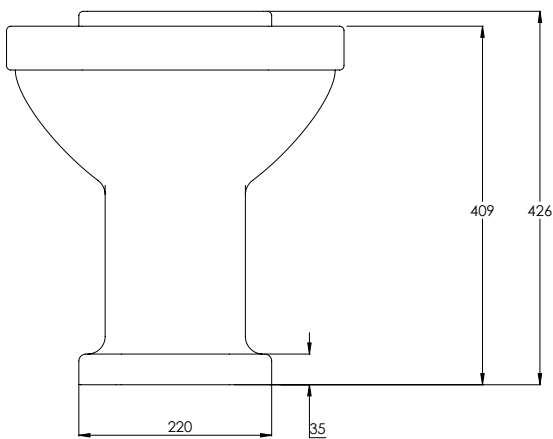

LEFROY BROOKS

IBROC HOUSE ESSEX ROAD
HODDESDON HERTS EN11 0QS UK
T: +44 (0)1992 708 316 F: +44 (0)1992 708 317

LB7207

CLASSIC CLOSE COUPLED WC PAN

DIMENSIONAL DATA SHEET

DATE: 12/10/20

REVISION: B

COPYRIGHT © LBIP LTD. ALL RIGHTS RESERVED

ALL SHOWN DIMENSIONS ARE IN MILLIMETERS AND ARE SUBJECT TO STANDARD CERAMIC TOLERANCES.

WE RECOMMEND THAT ANY INSTALLATION WORK BE CARRIED OUT UPON RECEIPT OF ITEM.

WHILST EVERY EFFORT IS MADE TO ENSURE THE ACCURACY OF THESE DATA SHEETS THEY ARE SUBJECT TO CHANGE WITHOUT NOTICE AS PART OF THE COMPANY'S PRODUCT DEVELOPMENT PROCESS