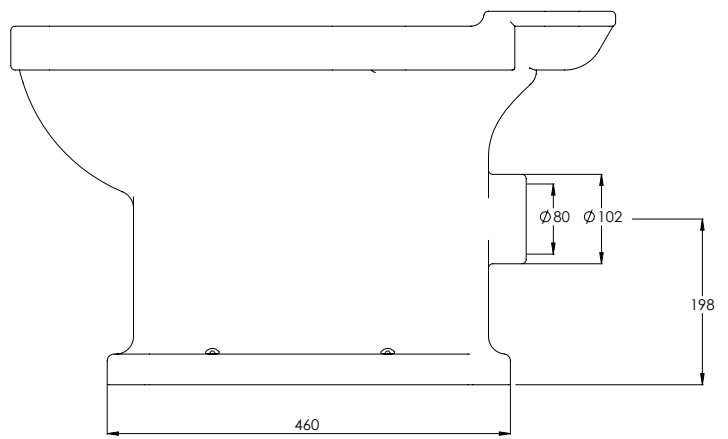

LEFROY BROOKS

IBROC HOUSE ESSEX ROAD
HODDESDON HERTS EN11 0QS UK
T: +44 (0)1992 708 316 F: +44 (0)1992 708 317

LB7207

CLASSIC CLOSE COUPLED WC PAN

DIMENSIONAL DATA SHEET

DATE: 12/10/20

REVISION: B

COPYRIGHT © LBIP LTD. ALL RIGHTS RESERVED

ALL SHOWN DIMENSIONS ARE IN MILLIMETERS AND ARE SUBJECT TO STANDARD CERAMIC TOLERANCES.

WE RECOMMEND THAT ANY INSTALLATION WORK BE CARRIED OUT UPON RECEIPT OF ITEM.

WHILST EVERY EFFORT IS MADE TO ENSURE THE ACCURACY OF THESE DATA SHEETS THEY ARE SUBJECT TO CHANGE WITHOUT NOTICE AS PART OF THE COMPANY'S PRODUCT DEVELOPMENT PROCESS