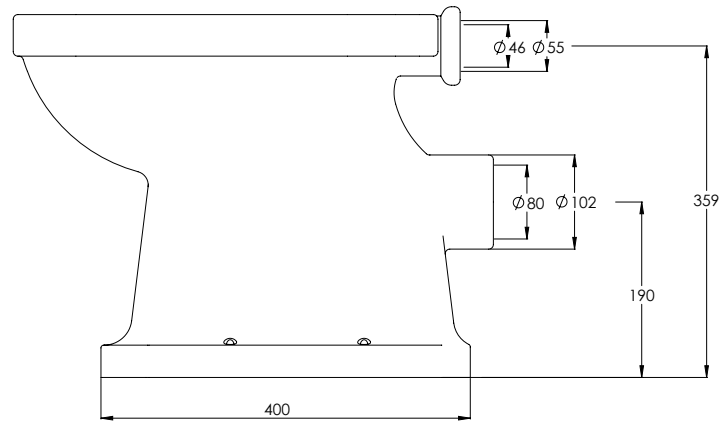

LEFROY BROOKS

IBROC HOUSE ESSEX ROAD
HODDESDON HERTS EN11 0QS UK
T: +44 (0)1992 708 316 F: +44 (0)1992 708 317

LB7209

CLASSIC HIGH / LOW LEVEL WC PAN

DIMENSIONAL DATA SHEET

DATE: 18/10/19

REVISION: A

COPYRIGHT © LBIP LTD. ALL RIGHTS RESERVED

ALL SHOWN DIMENSIONS ARE IN MILLIMETERS AND ARE SUBJECT TO STANDARD CERAMIC TOLERANCES.

WE RECOMMEND THAT ANY INSTALLATION WORK BE CARRIED OUT UPON RECEIPT OF ITEM.

WHILST EVERY EFFORT IS MADE TO ENSURE THE ACCURACY OF THESE DATA SHEETS THEY ARE SUBJECT TO CHANGE WITHOUT NOTICE AS PART OF THE COMPANY'S PRODUCT DEVELOPMENT PROCESS