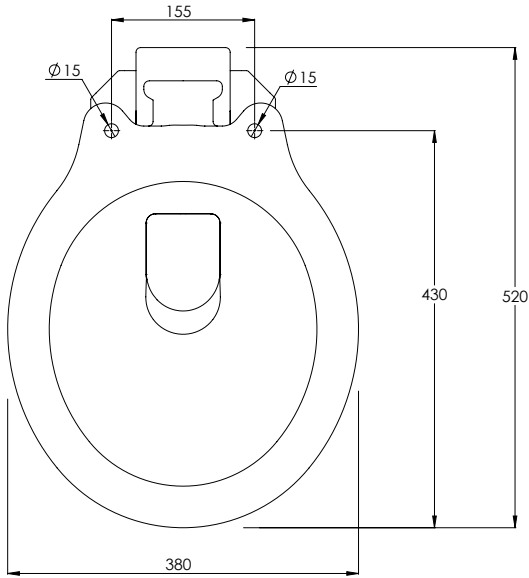

LEFROY BROOKS

IBROC HOUSE ESSEX ROAD
HODDESDON HERTS EN11 0QS UK
T: +44 (0)1992 708 316 F: +44 (0)1992 708 317

LB7209

CLASSIC HIGH / LOW LEVEL WC PAN

DIMENSIONAL DATA SHEET

DATE: 18/10/19

REVISION: A

COPYRIGHT © LBIP LTD. ALL RIGHTS RESERVED

ALL SHOWN DIMENSIONS ARE IN MILLIMETERS AND ARE SUBJECT TO STANDARD CERAMIC TOLERANCES.

WE RECOMMEND THAT ANY INSTALLATION WORK BE CARRIED OUT UPON RECEIPT OF ITEM.

WHILST EVERY EFFORT IS MADE TO ENSURE THE ACCURACY OF THESE DATA SHEETS THEY ARE SUBJECT TO CHANGE WITHOUT NOTICE AS PART OF THE COMPANY'S PRODUCT DEVELOPMENT PROCESS