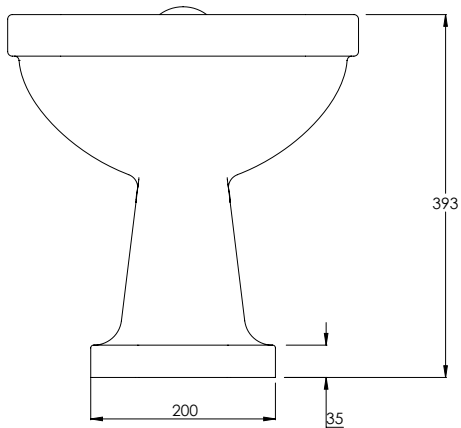

LEFROY BROOKS

IBROC HOUSE ESSEX ROAD
HODDESDON HERTS EN11 0QS UK
T: +44 (0)1992 708 316 F: +44 (0)1992 708 317

LB7209

CLASSIC HIGH / LOW LEVEL WC PAN

DIMENSIONAL DATA SHEET

DATE: 18/10/19

REVISION: A

COPYRIGHT © LBIP LTD. ALL RIGHTS RESERVED

ALL SHOWN DIMENSIONS ARE IN MILLIMETERS AND ARE SUBJECT TO STANDARD CERAMIC TOLERANCES.

WE RECOMMEND THAT ANY INSTALLATION WORK BE CARRIED OUT UPON RECEIPT OF ITEM.

WHILST EVERY EFFORT IS MADE TO ENSURE THE ACCURACY OF THESE DATA SHEETS THEY ARE SUBJECT TO CHANGE WITHOUT NOTICE AS PART OF THE COMPANY'S PRODUCT DEVELOPMENT PROCESS