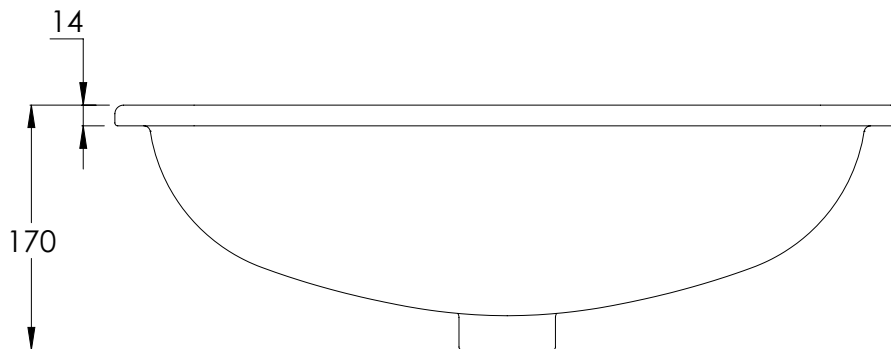

LEFROY BROOKS

IBROC HOUSE ESSEX ROAD
HODDESDON HERTS EN11 0QS UK
T: +44 (0)1992 708 316 F: +44 (0)1992 708 317

LB7250

CLASSIC UNDERCOUNTER RECTANGULAR BASIN

DIMENSIONAL DATA SHEET

DATE: 21/06/2019

REVISION: A

ALL SHOWN DIMENSIONS ARE IN MILLIMETERS AND ARE SUBJECT TO STANDARD CERAMIC TOLERANCES.

WE RECOMMEND THAT ANY INSTALLATION WORK BE CARRIED OUT UPON RECEIPT OF ITEM.

WHILST EVERY EFFORT IS MADE TO ENSURE THE ACCURACY OF THESE DATA SHEETS THEY ARE SUBJECT TO CHANGE WITHOUT NOTICE AS PART OF THE COMPANY'S PRODUCT DEVELOPMENT PROCESS