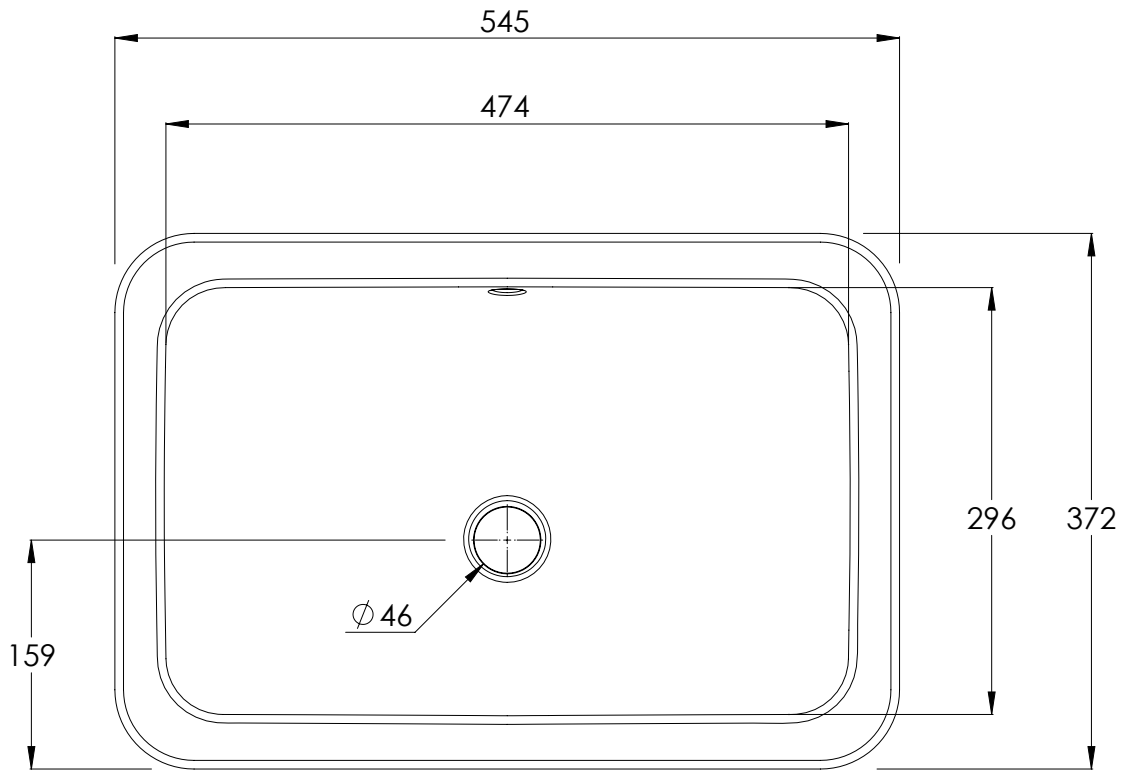

LEFROY BROOKS

IBROC HOUSE ESSEX ROAD
HODDESDON HERTS EN11 0QS UK
T: +44 (0)1992 708 316 F: +44 (0)1992 708 317

LB7250

CLASSIC UNDERCOUNTER RECTANGULAR BASIN

DIMENSIONAL DATA SHEET

DATE: 21/06/2019

REVISION: A

ALL SHOWN DIMENSIONS ARE IN MILLIMETERS AND ARE SUBJECT TO STANDARD CERAMIC TOLERANCES.

WE RECOMMEND THAT ANY INSTALLATION WORK BE CARRIED OUT UPON RECEIPT OF ITEM.

WHILST EVERY EFFORT IS MADE TO ENSURE THE ACCURACY OF THESE DATA SHEETS THEY ARE SUBJECT TO CHANGE WITHOUT NOTICE AS PART OF THE COMPANY'S PRODUCT DEVELOPMENT PROCESS