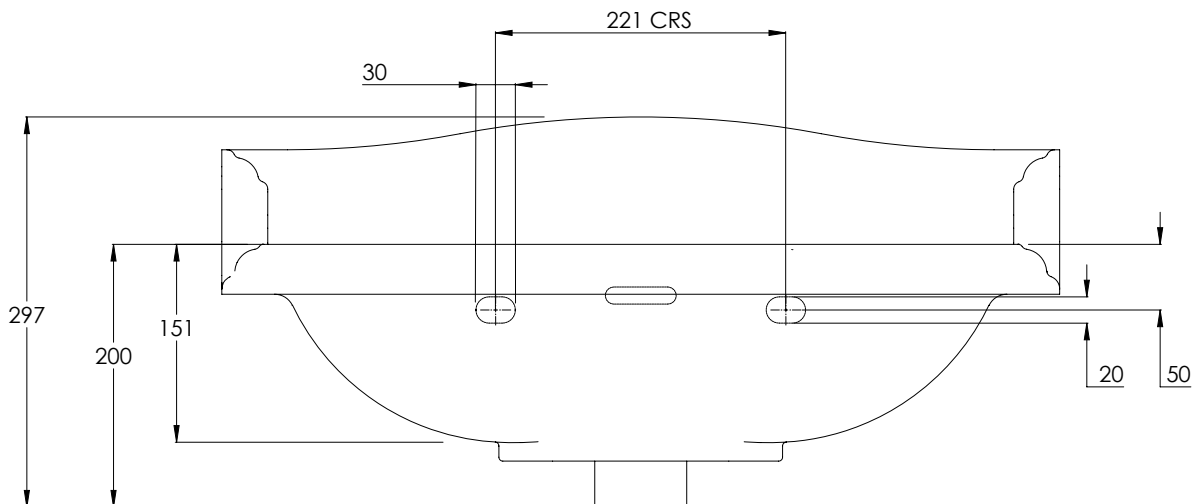

LEFROY BROOKS

IBROC HOUSE ESSEX ROAD
HODDESDON HERTS EN11 0QS UK
T: +44 (0)1992 708 316 F: +44 (0)1992 708 317

LB7501

LISSA DOON ONE HOLE BASIN

DIMENSIONAL DATA SHEET

DATE: 04/07/2019

REVISION: B

COPYRIGHT © LBIP LTD. ALL RIGHTS RESERVED

ALL SHOWN DIMENSIONS ARE IN MILLIMETERS AND ARE SUBJECT TO STANDARD CERAMIC TOLERANCES.

WE RECOMMEND THAT ANY INSTALLATION WORK BE CARRIED OUT UPON RECEIPT OF ITEM.

WHILST EVERY EFFORT IS MADE TO ENSURE THE ACCURACY OF THESE DATA SHEETS THEY ARE SUBJECT TO CHANGE WITHOUT NOTICE AS PART OF THE COMPANY'S PRODUCT DEVELOPMENT PROCESS