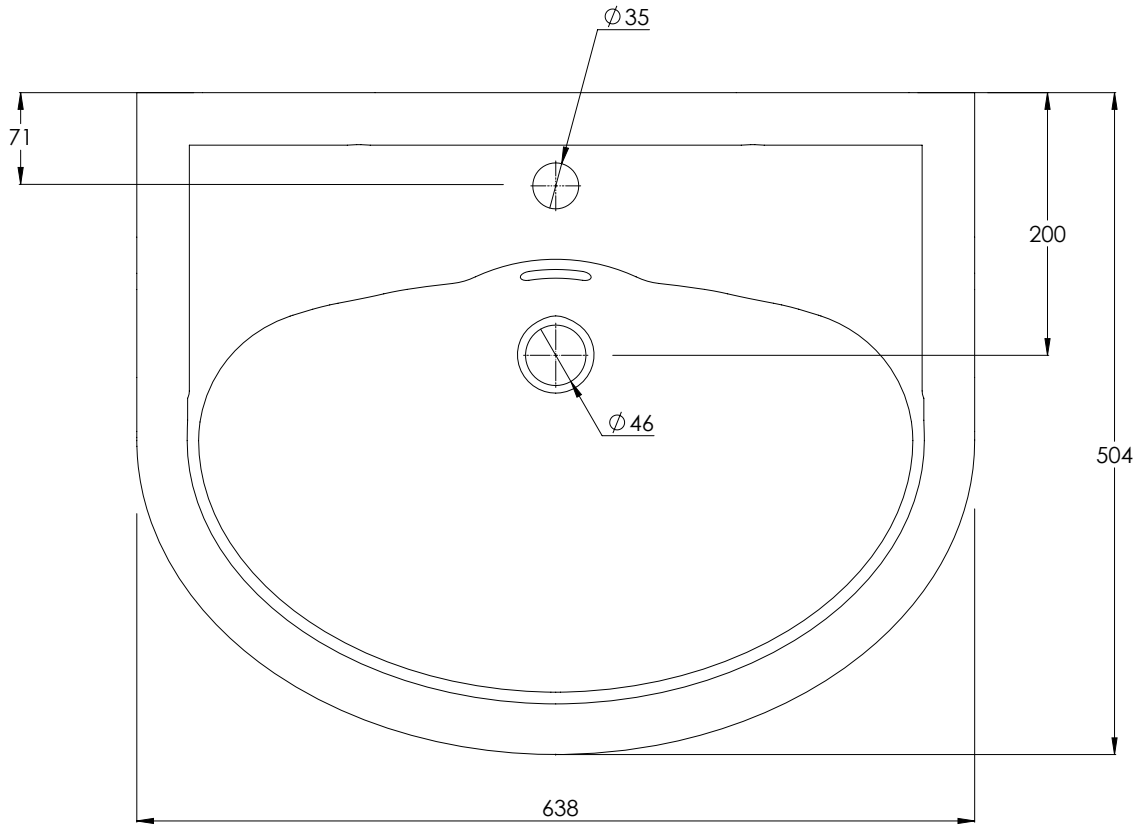

LEFROY BROOKS

IBROC HOUSE ESSEX ROAD
HODDESDON HERTS EN11 0QS UK
T: +44 (0)1992 708 316 F: +44 (0)1992 708 317

LB7501

LISSA DOON ONE HOLE BASIN

DIMENSIONAL DATA SHEET

DATE: 04/07/2019

REVISION: B

COPYRIGHT © LBIP LTD. ALL RIGHTS RESERVED

ALL SHOWN DIMENSIONS ARE IN MILLIMETERS AND ARE SUBJECT TO STANDARD CERAMIC TOLERANCES.

WE RECOMMEND THAT ANY INSTALLATION WORK BE CARRIED OUT UPON RECEIPT OF ITEM.

WHILST EVERY EFFORT IS MADE TO ENSURE THE ACCURACY OF THESE DATA SHEETS THEY ARE SUBJECT TO CHANGE WITHOUT NOTICE AS PART OF THE COMPANY'S PRODUCT DEVELOPMENT PROCESS