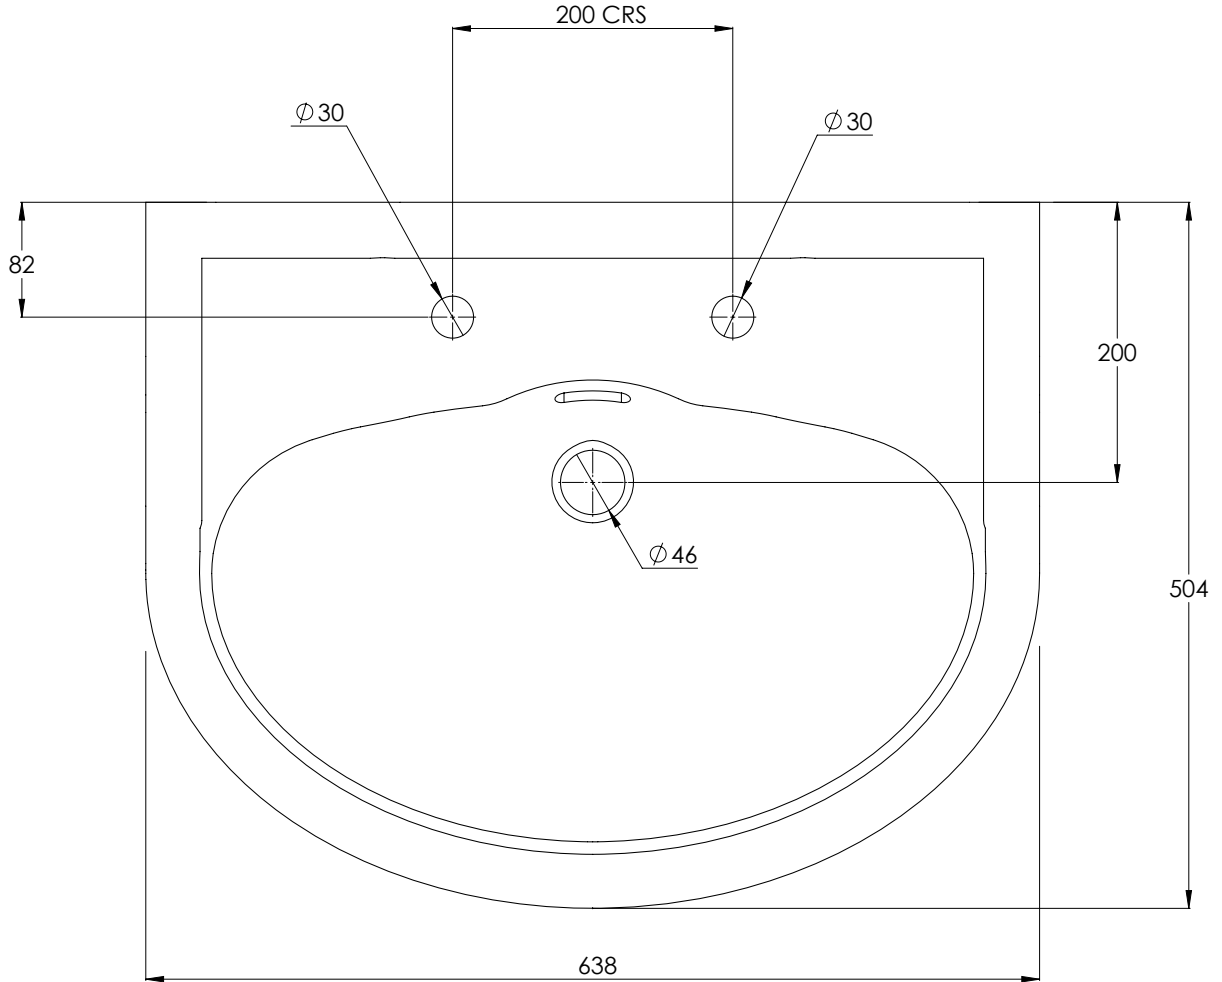

LEFROY BROOKS

IBROC HOUSE ESSEX ROAD
HODDESDON HERTS EN11 0QS UK
T: +44 (0)1992 708 316 F: +44 (0)1992 708 317

LB7502

LISSA DOON TWO HOLE BASIN

DIMENSIONAL DATA SHEET

DATE: 04/07/2019

REVISION: B

ALL SHOWN DIMENSIONS ARE IN MILLIMETERS AND ARE SUBJECT TO STANDARD CERAMIC TOLERANCES.