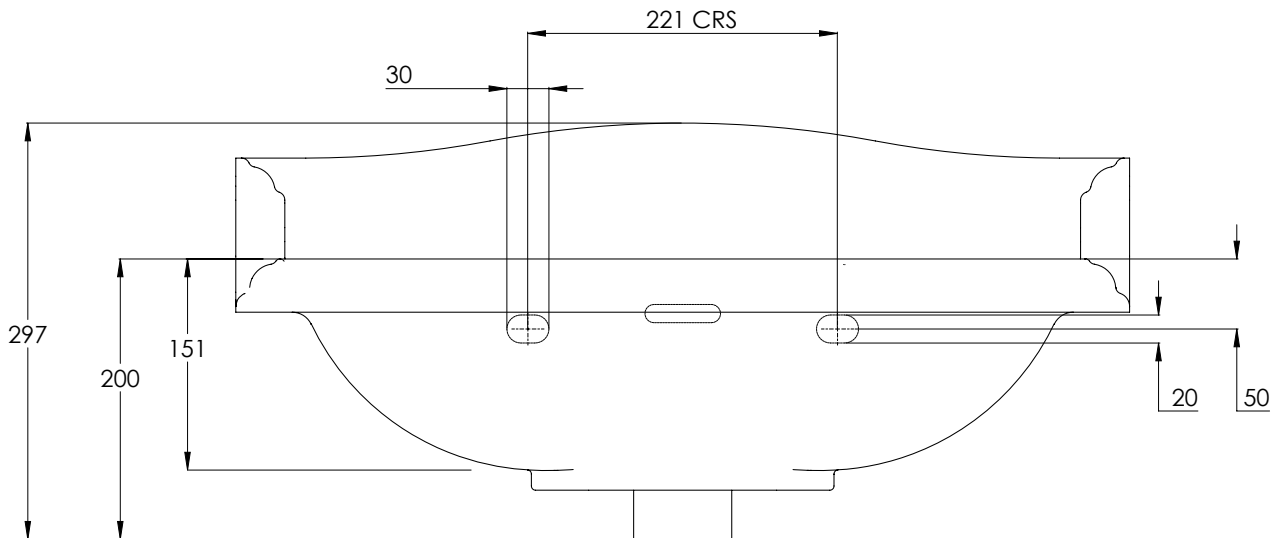

LEFROY BROOKS

IBROC HOUSE ESSEX ROAD
HODDESDON HERTS EN11 0QS UK
T: +44 (0)1992 708 316 F: +44 (0)1992 708 317

LB7502

LISSA DOON TWO HOLE BASIN

DIMENSIONAL DATA SHEET

DATE: 04/07/2019

REVISION: B

ALL SHOWN DIMENSIONS ARE IN MILLIMETERS AND ARE SUBJECT TO STANDARD CERAMIC TOLERANCES.