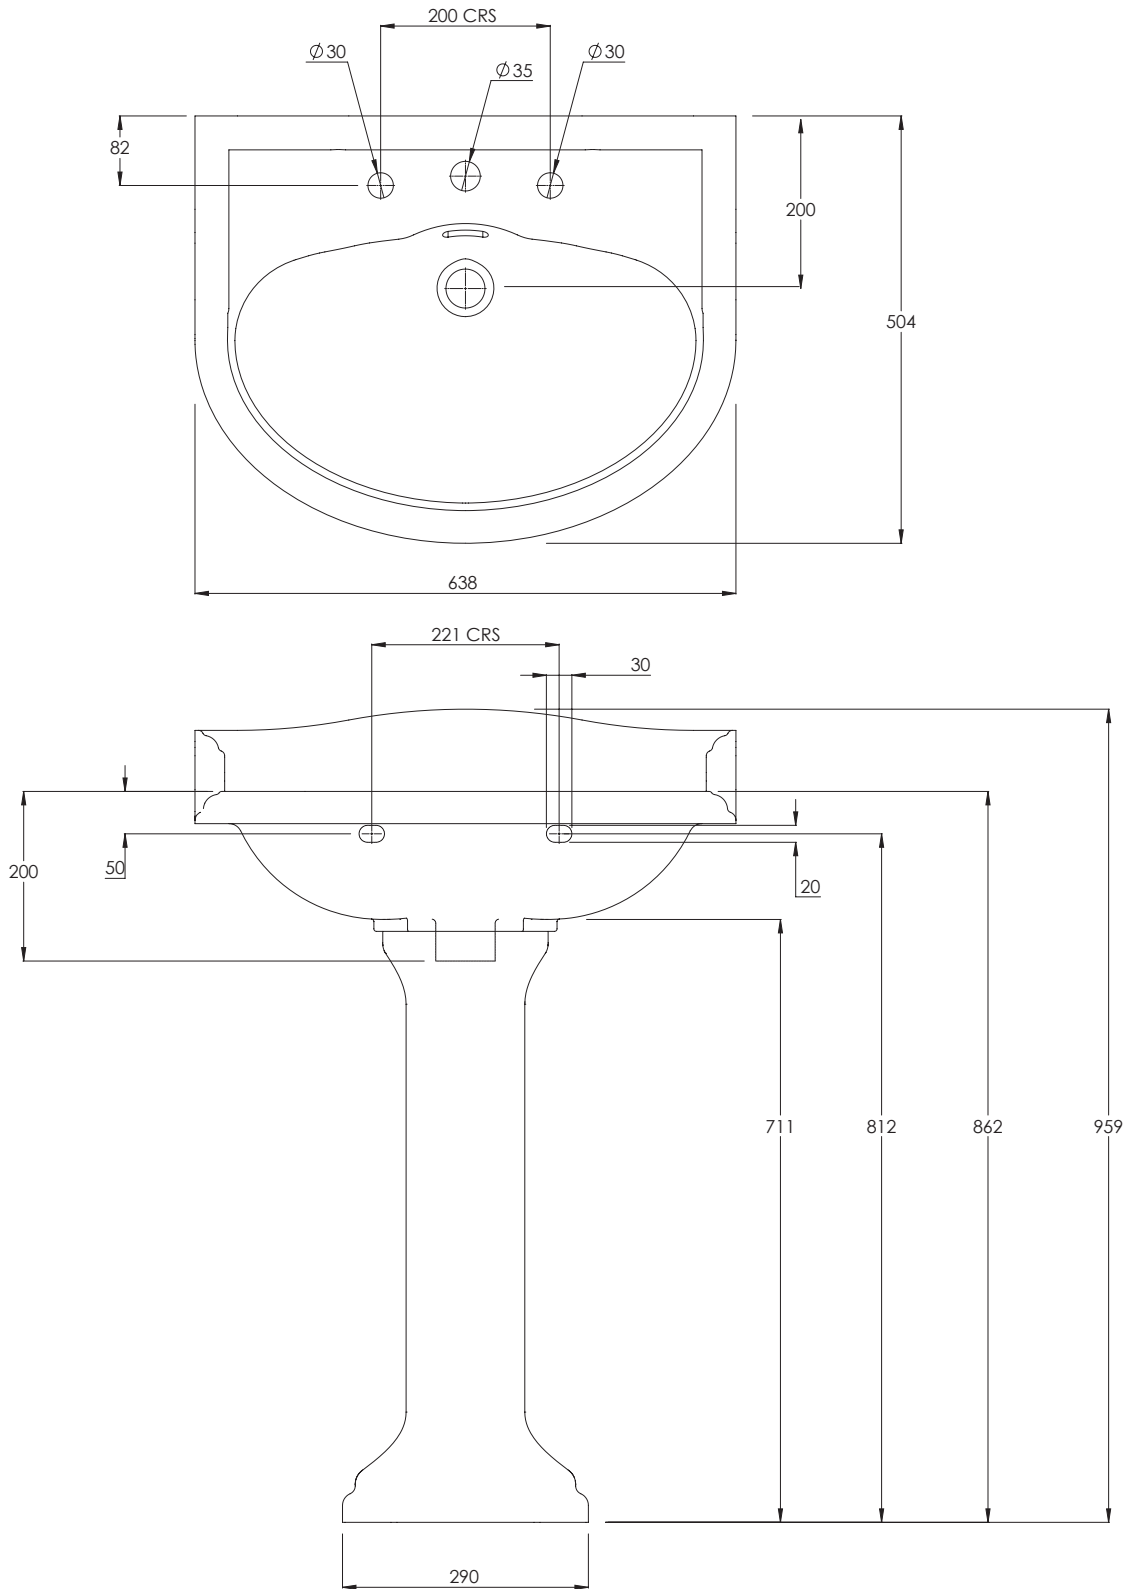

# LB7503 & LB7504

LISSA DOON THREE HOLE BASIN ON PEDESTAL

DIMENSIONAL DATA SHEET

DATE: 04/07/2019

REVISION: B

COPYRIGHT © LBIP LTD. ALL RIGHTS RESERVED

ALL SHOWN DIMENSIONS ARE IN MILLIMETERS AND ARE SUBJECT TO STANDARD CERAMIC TOLERANCES.