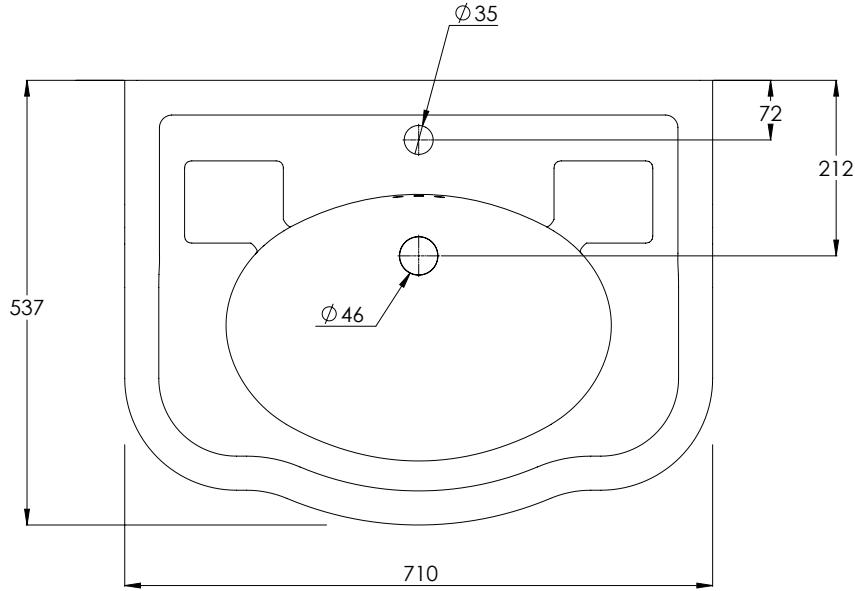

LEFROY BROOKS

IBROC HOUSE ESSEX ROAD
HODDESDON HERTS EN11 0QS UK
T: +44 (0)1992 708 316 F: +44 (0)1992 708 317

LB7701 & LB7724

LA CHAPELLE ONE HOLE BASIN ON PEDESTAL

DIMENSIONAL DATA SHEET

DATE: 04/07/2019

REVISION: A

COPYRIGHT © LBIP LTD. ALL RIGHTS RESERVED

ALL SHOWN DIMENSIONS ARE IN MILLIMETERS AND ARE SUBJECT TO STANDARD CERAMIC TOLERANCES.

WE RECOMMEND THAT ANY INSTALLATION WORK BE CARRIED OUT UPON RECEIPT OF ITEM.