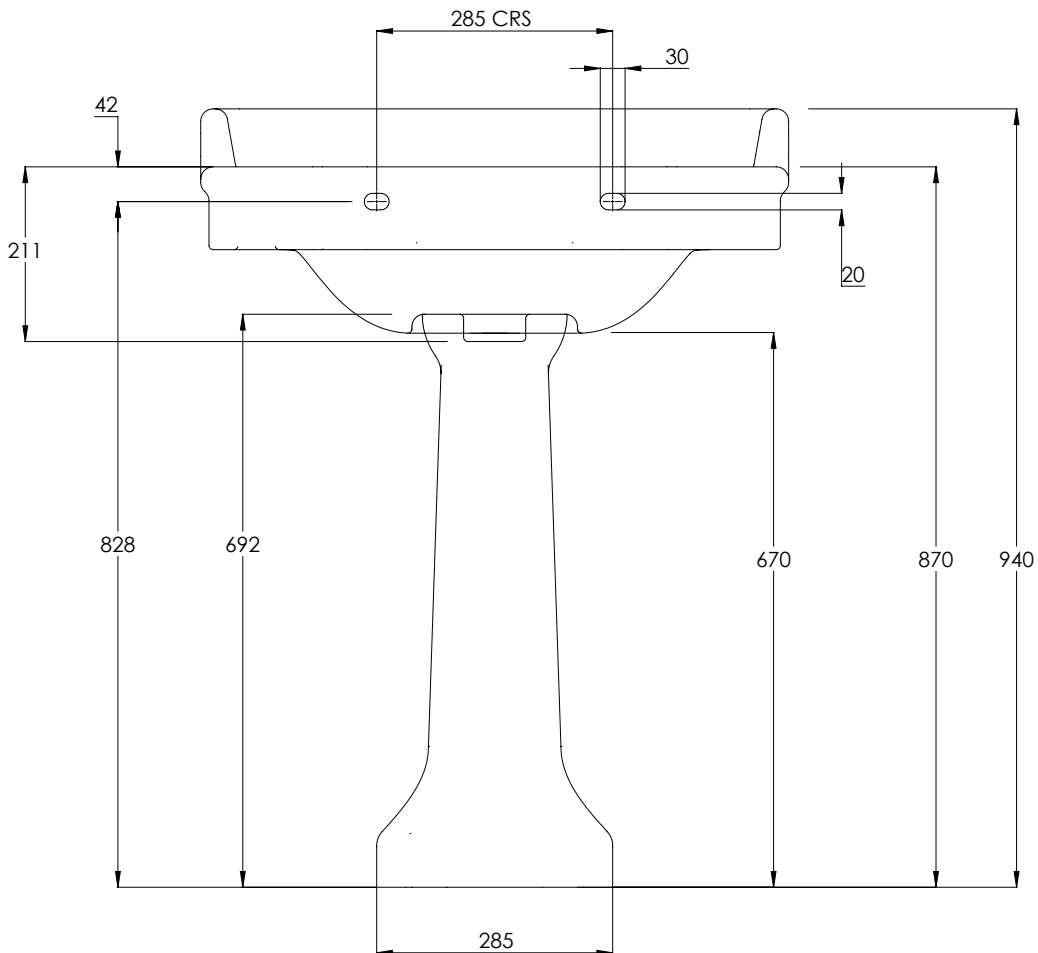

LEFROY BROOKS

IBROC HOUSE ESSEX ROAD
HODDESDON HERTS EN11 0QS UK
T: +44 (0)1992 708 316 F: +44 (0)1992 708 317

LB7701 & LB7724

LA CHAPELLE ONE HOLE BASIN ON PEDESTAL

DIMENSIONAL DATA SHEET

DATE: 04/07/2019

REVISION: A

COPYRIGHT © LBIP LTD. ALL RIGHTS RESERVED

ALL SHOWN DIMENSIONS ARE IN MILLIMETERS AND ARE SUBJECT TO STANDARD CERAMIC TOLERANCES.

WE RECOMMEND THAT ANY INSTALLATION WORK BE CARRIED OUT UPON RECEIPT OF ITEM.