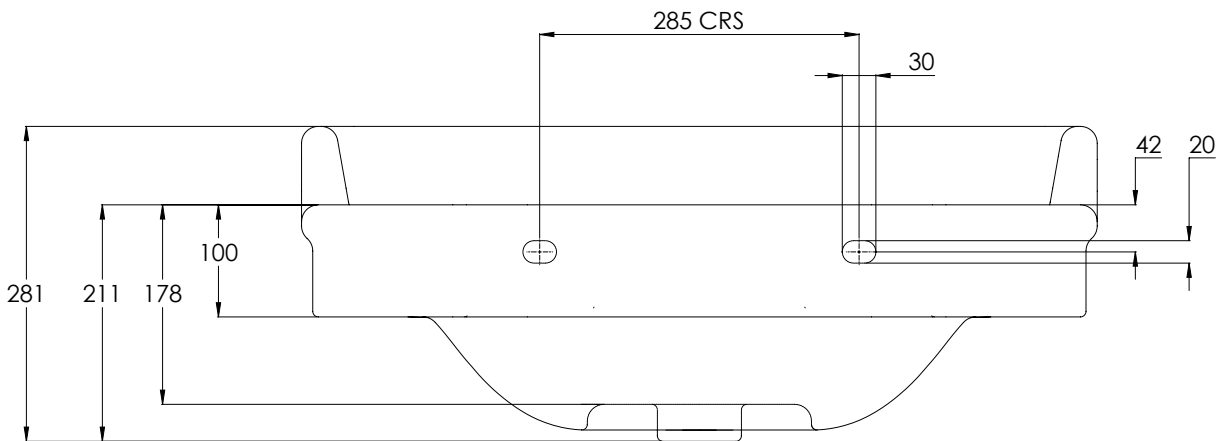

**LEFROY BROOKS**

IBROC HOUSE ESSEX ROAD  
HODDESDON HERTS EN11 0QS UK  
T: +44 (0)1992 708 316 F: +44 (0)1992 708 317

**LB7701**

LA CHAPELLE ONE HOLE BASIN

DIMENSIONAL DATA SHEET

DATE: 05/06/2019

REVISION: A

ALL SHOWN DIMENSIONS ARE IN MILLIMETERS AND ARE SUBJECT TO STANDARD CERAMIC TOLERANCES.

WE RECOMMEND THAT ANY INSTALLATION WORK BE CARRIED OUT UPON RECEIPT OF ITEM.

WHILST EVERY EFFORT IS MADE TO ENSURE THE ACCURACY OF THESE DATA SHEETS THEY ARE SUBJECT TO CHANGE WITHOUT NOTICE AS PART OF THE COMPANY'S PRODUCT DEVELOPMENT PROCESS