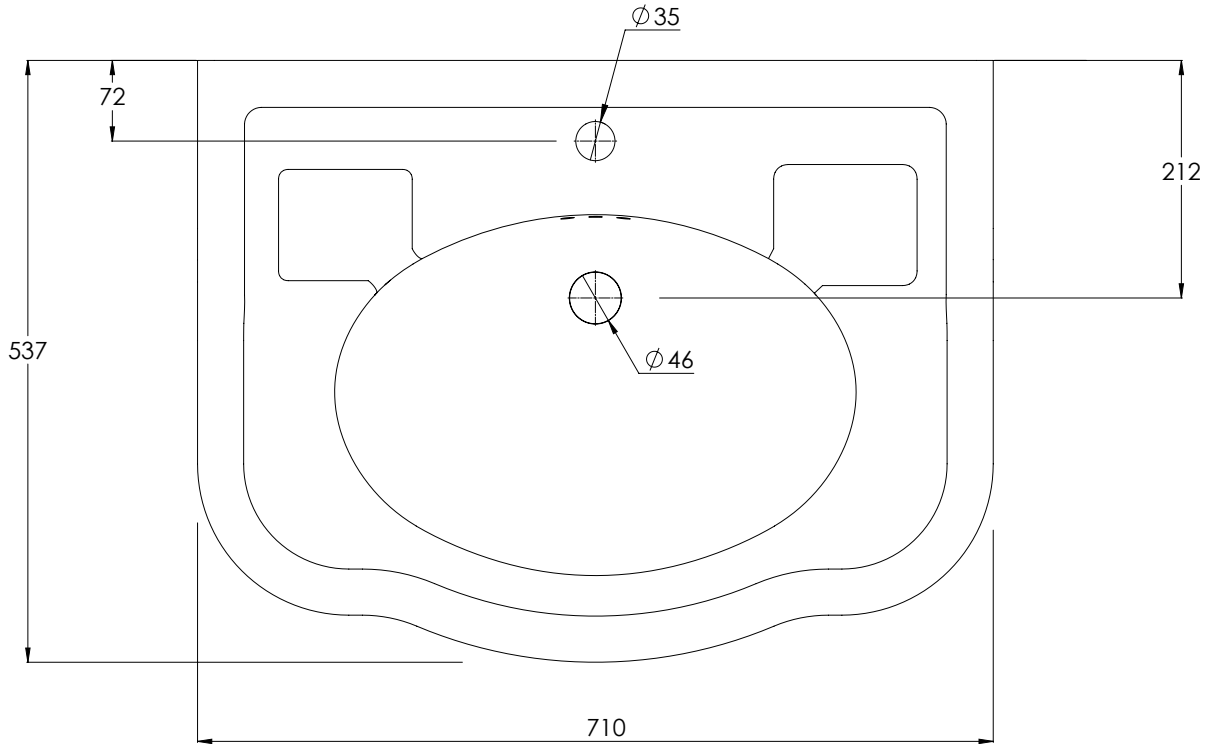

**LEFROY BROOKS**

IBROC HOUSE ESSEX ROAD  
HODDESDON HERTS EN11 0QS UK  
T: +44 (0)1992 708 316 F: +44 (0)1992 708 317

**LB7701**

LA CHAPELLE ONE HOLE BASIN

DIMENSIONAL DATA SHEET

DATE: 05/06/2019

REVISION: A

ALL SHOWN DIMENSIONS ARE IN MILLIMETERS AND ARE SUBJECT TO STANDARD CERAMIC TOLERANCES.

WE RECOMMEND THAT ANY INSTALLATION WORK BE CARRIED OUT UPON RECEIPT OF ITEM.

WHILST EVERY EFFORT IS MADE TO ENSURE THE ACCURACY OF THESE DATA SHEETS THEY ARE SUBJECT TO CHANGE WITHOUT NOTICE AS PART OF THE COMPANY'S PRODUCT DEVELOPMENT PROCESS