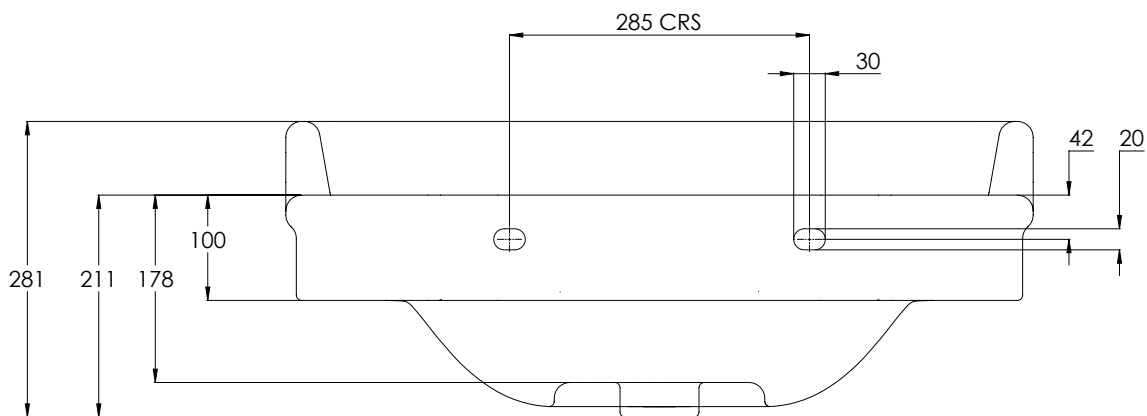

LEFROY BROOKS

IBROC HOUSE ESSEX ROAD
HODDESDON HERTS EN11 0QS UK
T: +44 (0)1992 708 316 F: +44 (0)1992 708 317

LB7702

LA CHAPELLE TWO HOLE BASIN

DIMENSIONAL DATA SHEET

DATE: 05/06/2019

REVISION: A

ALL SHOWN DIMENSIONS ARE IN MILLIMETERS AND ARE SUBJECT TO STANDARD CERAMIC TOLERANCES.