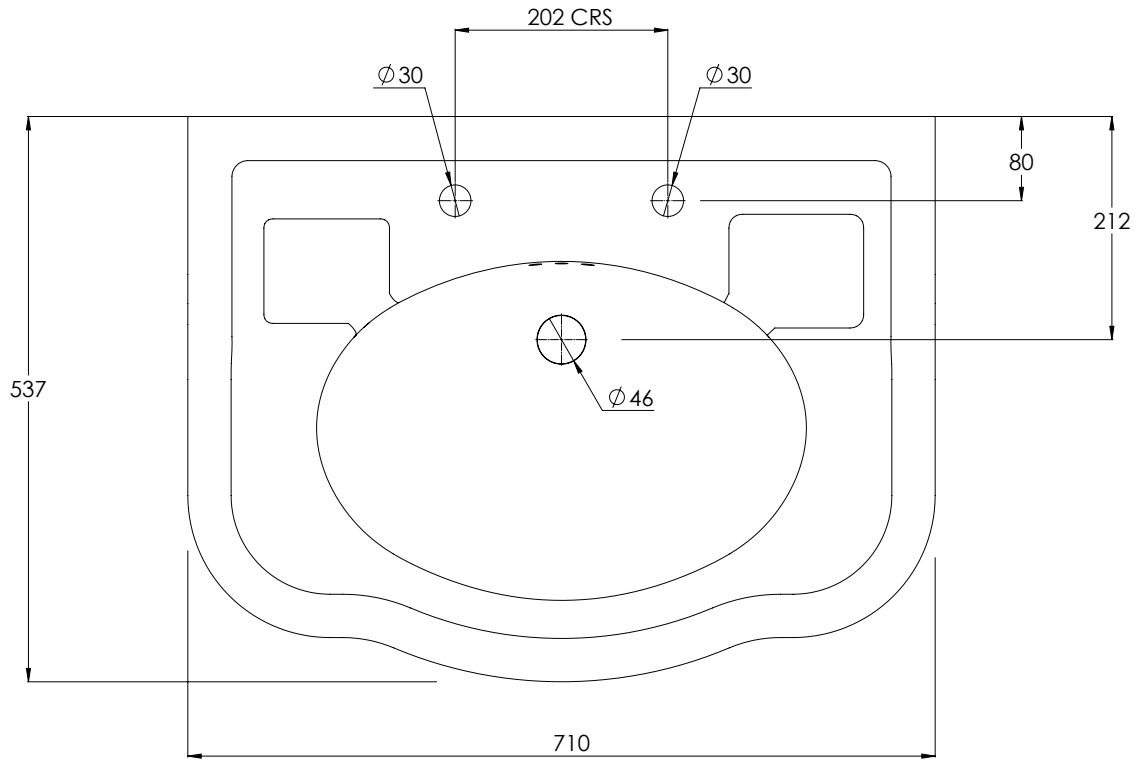

LEFROY BROOKS

IBROC HOUSE ESSEX ROAD
HODDESDON HERTS EN11 0QS UK
T: +44 (0)1992 708 316 F: +44 (0)1992 708 317

LB7702

LA CHAPELLE TWO HOLE BASIN

DIMENSIONAL DATA SHEET

DATE: 05/06/2019

REVISION: A

ALL SHOWN DIMENSIONS ARE IN MILLIMETERS AND ARE SUBJECT TO STANDARD CERAMIC TOLERANCES.