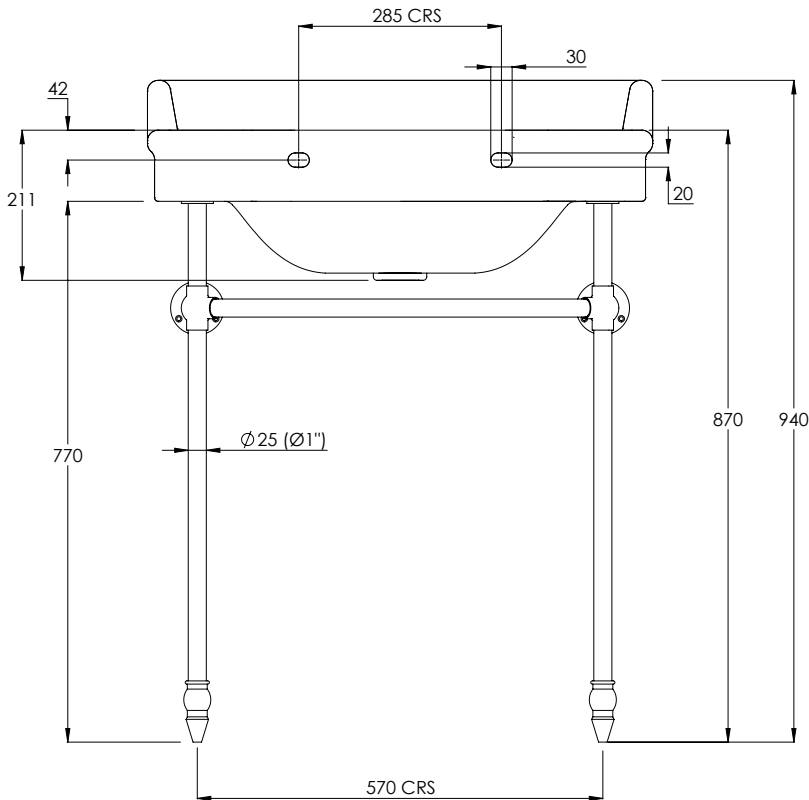

LEFROY BROOKS

IBROC HOUSE ESSEX ROAD
HODDESDON HERTS EN11 0QS UK
T: +44 (0)1992 708 316 F: +44 (0)1992 708 317

LB7702 & LB3227

LA CHAPELLE TWO HOLE BASIN ON BALL JOINTED
STAND

DIMENSIONAL DATA SHEET

DATE: 06/04/2022

REVISION: B

COPYRIGHT © LBIP LTD. ALL RIGHTS RESERVED

ALL SHOWN DIMENSIONS ARE IN MILLIMETERS AND ARE SUBJECT TO STANDARD CERAMIC TOLERANCES.

WE RECOMMEND THAT ANY INSTALLATION WORK BE CARRIED OUT UPON RECEIPT OF ITEM.