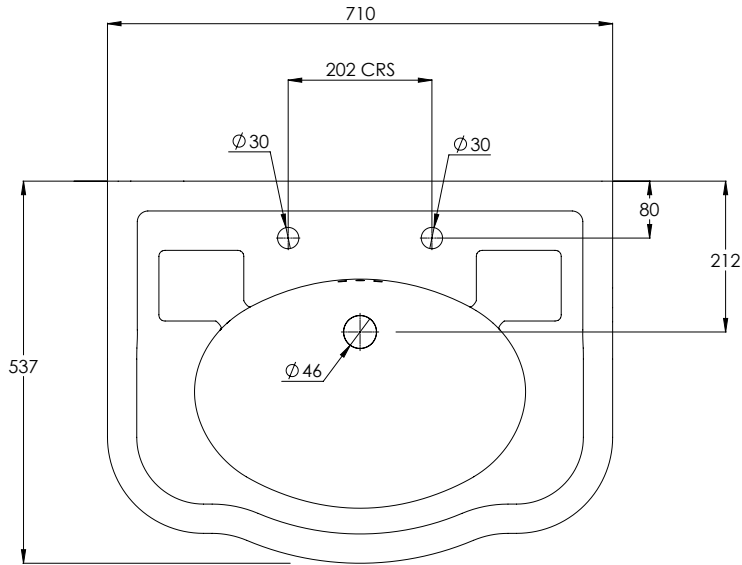

LEFROY BROOKS

IBROC HOUSE ESSEX ROAD
HODDESDON HERTS EN11 0QS UK
T: +44 (0)1992 708 316 F: +44 (0)1992 708 317

LB7702 & LB3227

LA CHAPELLE TWO HOLE BASIN ON BALL JOINTED
STAND

DIMENSIONAL DATA SHEET

DATE: 06/04/2022

REVISION: B

COPYRIGHT © LBIP LTD. ALL RIGHTS RESERVED

ALL SHOWN DIMENSIONS ARE IN MILLIMETERS AND ARE SUBJECT TO STANDARD CERAMIC TOLERANCES.

WE RECOMMEND THAT ANY INSTALLATION WORK BE CARRIED OUT UPON RECEIPT OF ITEM.