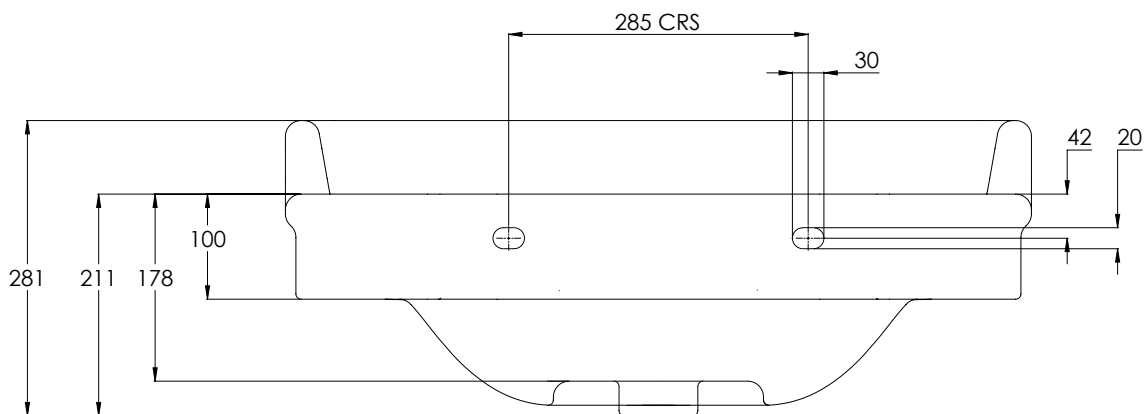

LEFROY BROOKS

IBROC HOUSE ESSEX ROAD
HODDESDON HERTS EN11 0QS UK
T: +44 (0)1992 708 316 F: +44 (0)1992 708 317

LB7703

LA CHAPELLE THREE HOLE BASIN

DIMENSIONAL DATA SHEET

DATE: 05/06/2019

REVISION: A

ALL SHOWN DIMENSIONS ARE IN MILLIMETERS AND ARE SUBJECT TO STANDARD CERAMIC TOLERANCES.