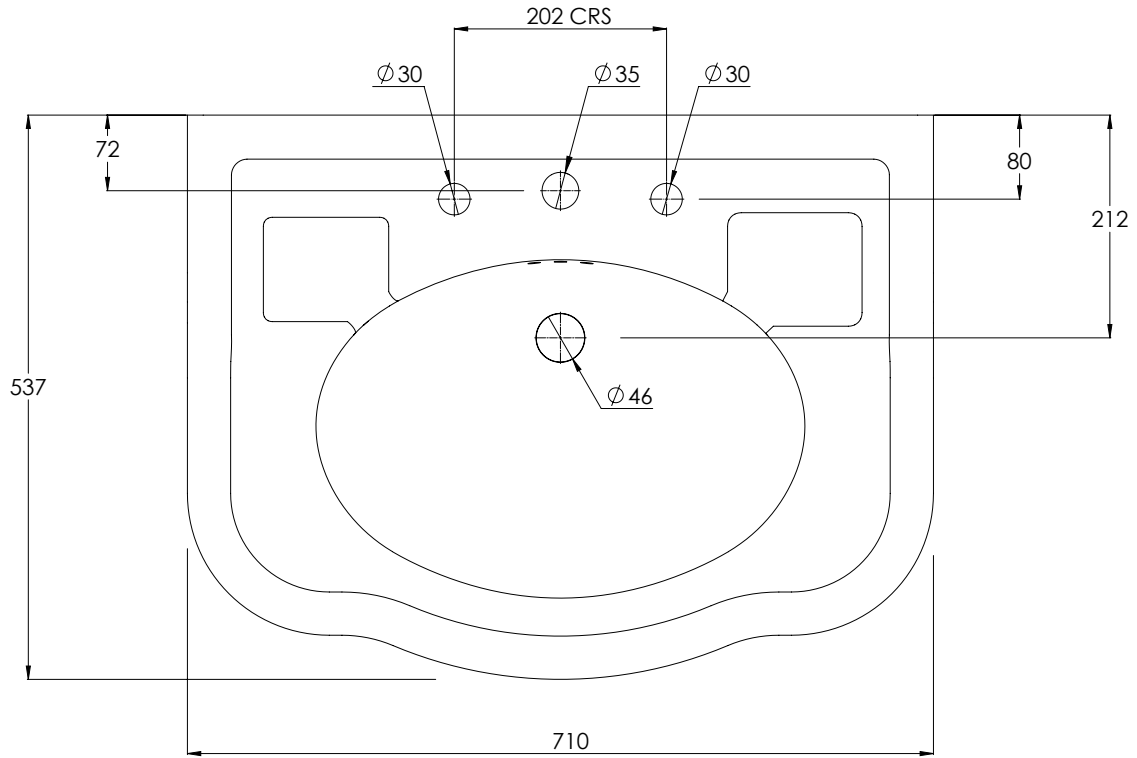

LEFROY BROOKS

IBROC HOUSE ESSEX ROAD
HODDESDON HERTS EN11 0QS UK
T: +44 (0)1992 708 316 F: +44 (0)1992 708 317

LB7703

LA CHAPELLE THREE HOLE BASIN

DIMENSIONAL DATA SHEET

DATE: 05/06/2019

REVISION: A

ALL SHOWN DIMENSIONS ARE IN MILLIMETERS AND ARE SUBJECT TO STANDARD CERAMIC TOLERANCES.