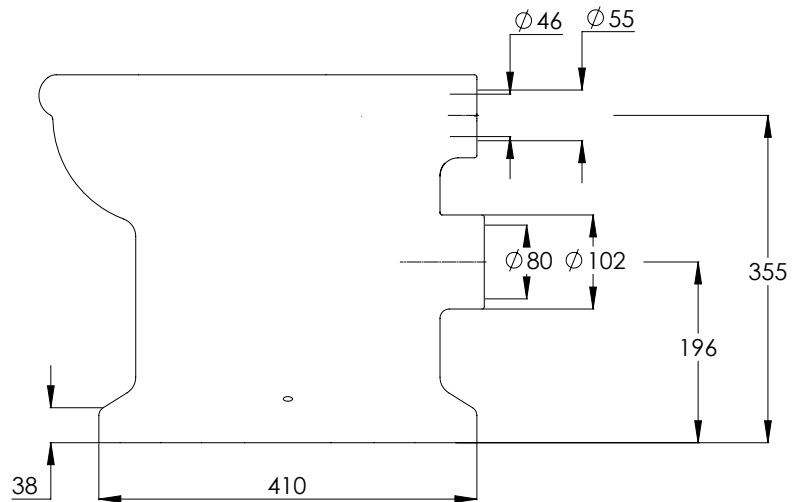

LEFROY BROOKS

IBROC HOUSE ESSEX ROAD
HODDESDON HERTS EN11 0QS UK
T: +44 (0)1992 708 316 F: +44 (0)1992 708 317

LB7709

LA CHAPELLE LOW LEVEL / HIGH LEVEL WC PAN

DIMENSIONAL DATA SHEET

DATE: 26/11/19

REVISION: A

COPYRIGHT © LBIP LTD. ALL RIGHTS RESERVED

ALL SHOWN DIMENSIONS ARE IN MILLIMETERS AND ARE SUBJECT TO STANDARD CERAMIC TOLERANCES.

WE RECOMMEND THAT ANY INSTALLATION WORK BE CARRIED OUT UPON RECEIPT OF ITEM.