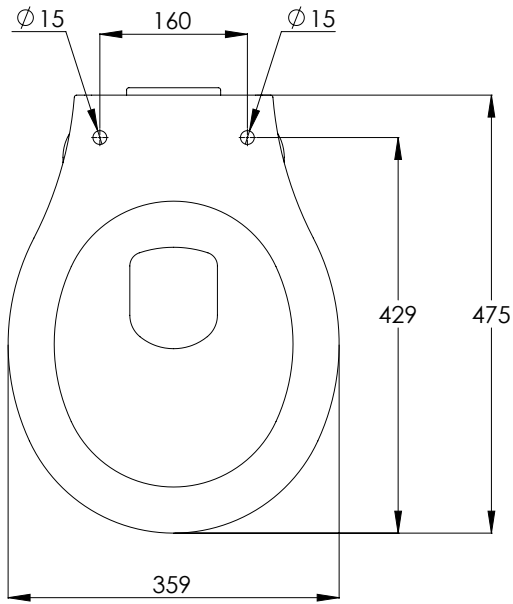

LEFROY BROOKS

IBROC HOUSE ESSEX ROAD
HODDESDON HERTS EN11 0QS UK
T: +44 (0)1992 708 316 F: +44 (0)1992 708 317

LB7709

LA CHAPELLE LOW LEVEL / HIGH LEVEL WC PAN

DIMENSIONAL DATA SHEET

DATE: 26/11/19

REVISION: A

COPYRIGHT © LBIP LTD. ALL RIGHTS RESERVED

ALL SHOWN DIMENSIONS ARE IN MILLIMETERS AND ARE SUBJECT TO STANDARD CERAMIC TOLERANCES.

WE RECOMMEND THAT ANY INSTALLATION WORK BE CARRIED OUT UPON RECEIPT OF ITEM.