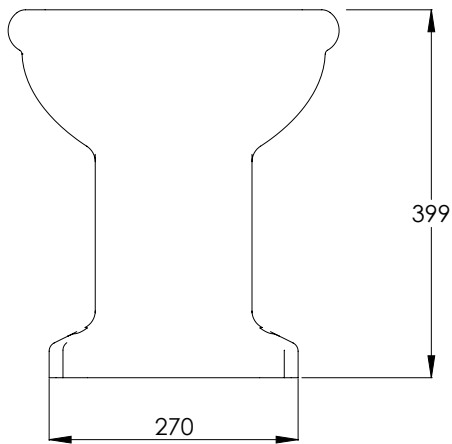

LEFROY BROOKS

IBROC HOUSE ESSEX ROAD
HODDESDON HERTS EN11 0QS UK
T: +44 (0)1992 708 316 F: +44 (0)1992 708 317

LB7709

LA CHAPELLE LOW LEVEL / HIGH LEVEL WC PAN

DIMENSIONAL DATA SHEET

DATE: 26/11/19

REVISION: A

COPYRIGHT © LBIP LTD. ALL RIGHTS RESERVED

ALL SHOWN DIMENSIONS ARE IN MILLIMETERS AND ARE SUBJECT TO STANDARD CERAMIC TOLERANCES.

WE RECOMMEND THAT ANY INSTALLATION WORK BE CARRIED OUT UPON RECEIPT OF ITEM.