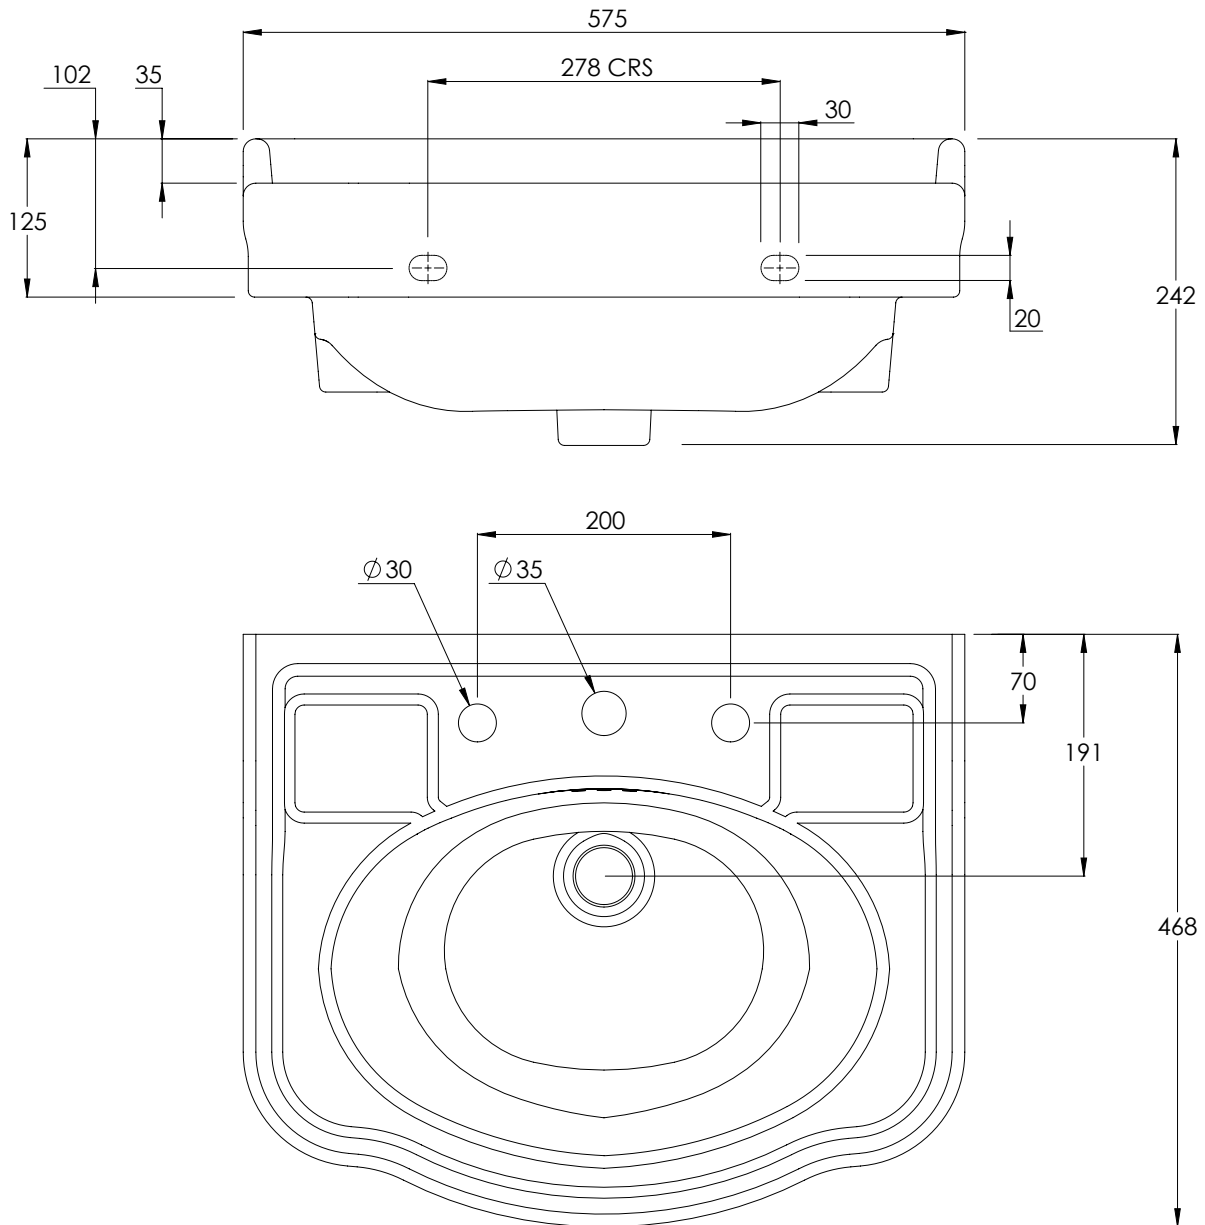

LEFROY BROOKS

IBROC HOUSE ESSEX ROAD
HODDESDON HERTS EN11 0QS UK
T: +44 (0)1992 708 316 F: +44 (0)1992 708 317

LB7723

LA CHAPELLE THREE HOLE NARROW BASIN

DIMENSIONAL DATA SHEET

DATE: 05/06/2019

REVISION: A

COPYRIGHT © LBIP LTD. ALL RIGHTS RESERVED

DIMENSIONS IN MILLIMETRES

WHILST EVERY EFFORT IS MADE TO ENSURE THE ACCURACY OF THESE DATA SHEETS THEY ARE SUBJECT TO CHANGE WITHOUT NOTICE AS PART OF THE COMPANY'S PRODUCT DEVELOPMENT PROCESS