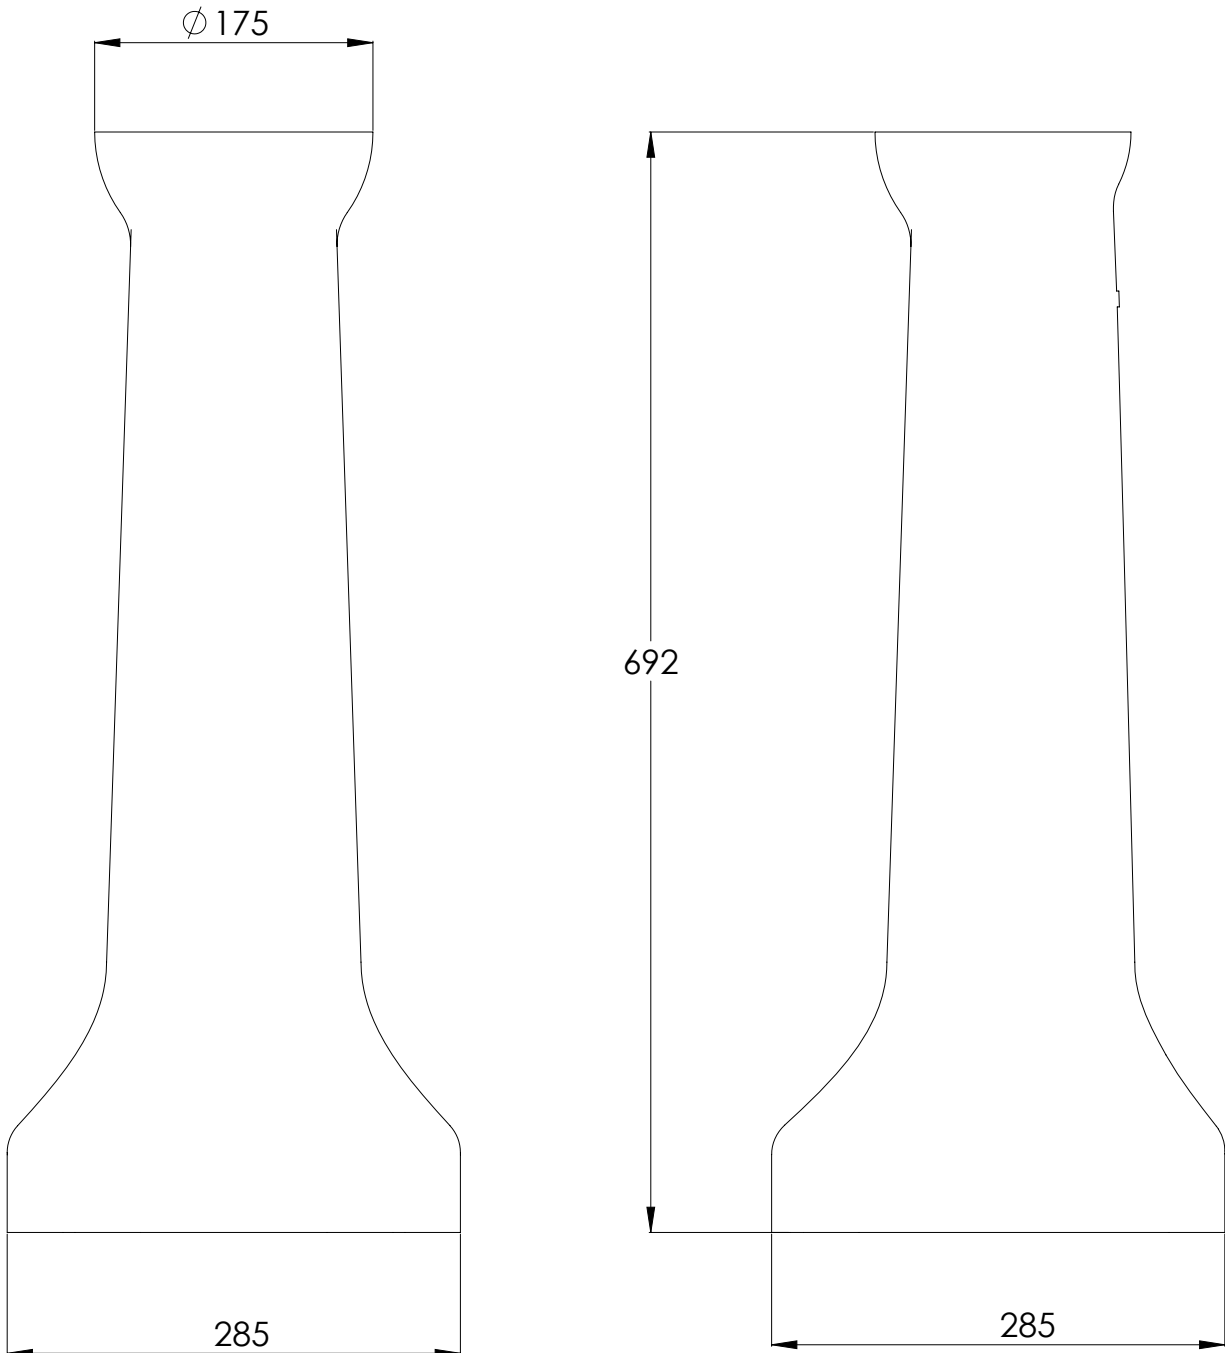

LEFROY BROOKS

IBROC HOUSE ESSEX ROAD
HODDESDON HERTS EN11 0QS UK
T: +44 (0)1992 708 316 F: +44 (0)1992 708 317

LB7724

LA CHAPELLE BASIN PEDESTAL

DIMENSIONAL DATA SHEET

DATE: 04/07/2019

REVISION: A

COPYRIGHT © LBIP LTD. ALL RIGHTS RESERVED

ALL SHOWN DIMENSIONS ARE IN MILLIMETERS AND ARE SUBJECT TO STANDARD CERAMIC TOLERANCES.

WE RECOMMEND THAT ANY INSTALLATION WORK BE CARRIED OUT UPON RECEIPT OF ITEM.

WHILST EVERY EFFORT IS MADE TO ENSURE THE ACCURACY OF THESE DATA SHEETS THEY ARE SUBJECT TO CHANGE WITHOUT NOTICE AS PART OF THE COMPANY'S PRODUCT DEVELOPMENT PROCESS