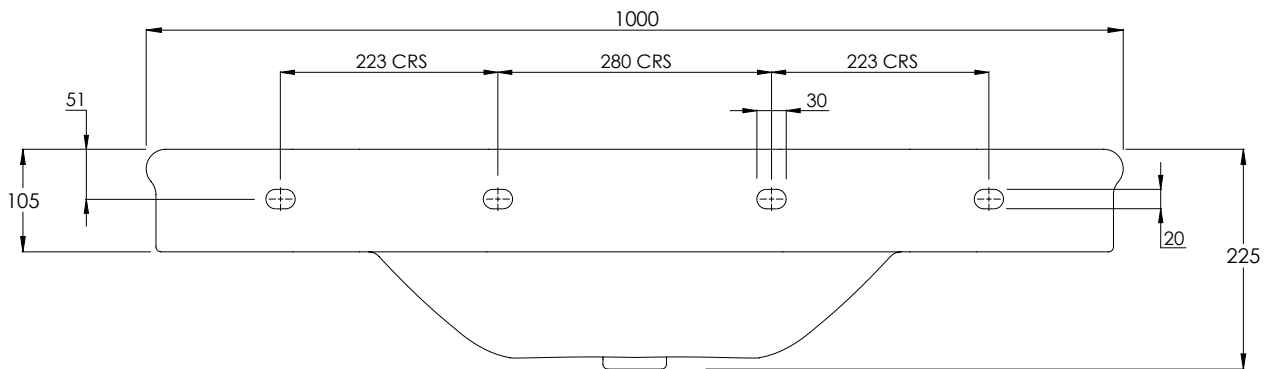

LEFROY BROOKS

IBROC HOUSE ESSEX ROAD
HODDESDON HERTS EN11 0QS UK
T: +44 (0)1992 708 316 F: +44 (0)1992 708 317

LB7731

LA CHAPELLE ONE HOLE CONSOLE BASIN

DIMENSIONAL DATA SHEET

DATE: 05/06/2019

REVISION: A

COPYRIGHT © LBIP LTD. ALL RIGHTS RESERVED

DIMENSIONS IN MILLIMETRES

WHILST EVERY EFFORT IS MADE TO ENSURE THE ACCURACY OF THESE DATA SHEETS THEY ARE SUBJECT TO CHANGE WITHOUT NOTICE AS PART OF THE COMPANY'S PRODUCT DEVELOPMENT PROCESS