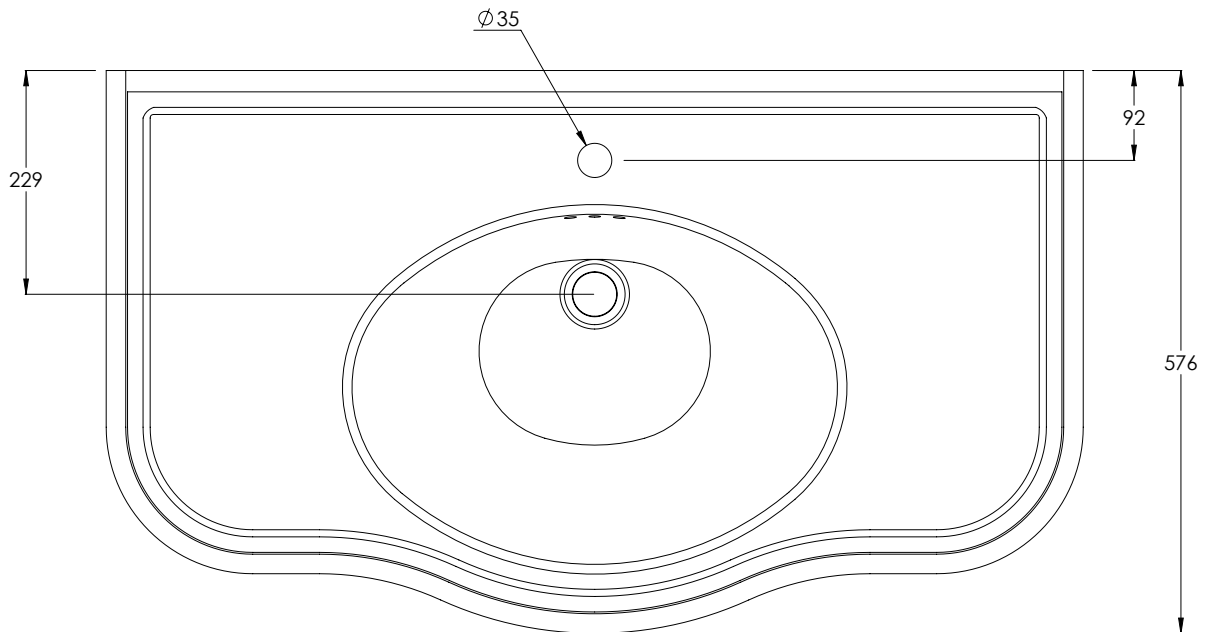

LEFROY BROOKS

IBROC HOUSE ESSEX ROAD
HODDESDON HERTS EN11 0QS UK
T: +44 (0)1992 708 316 F: +44 (0)1992 708 317

LB7731

LA CHAPELLE ONE HOLE CONSOLE BASIN

DIMENSIONAL DATA SHEET

DATE: 05/06/2019

REVISION: A

COPYRIGHT © LBIP LTD. ALL RIGHTS RESERVED

DIMENSIONS IN MILLIMETRES

WHILST EVERY EFFORT IS MADE TO ENSURE THE ACCURACY OF THESE DATA SHEETS THEY ARE SUBJECT TO CHANGE WITHOUT NOTICE AS PART OF THE COMPANY'S PRODUCT DEVELOPMENT PROCESS