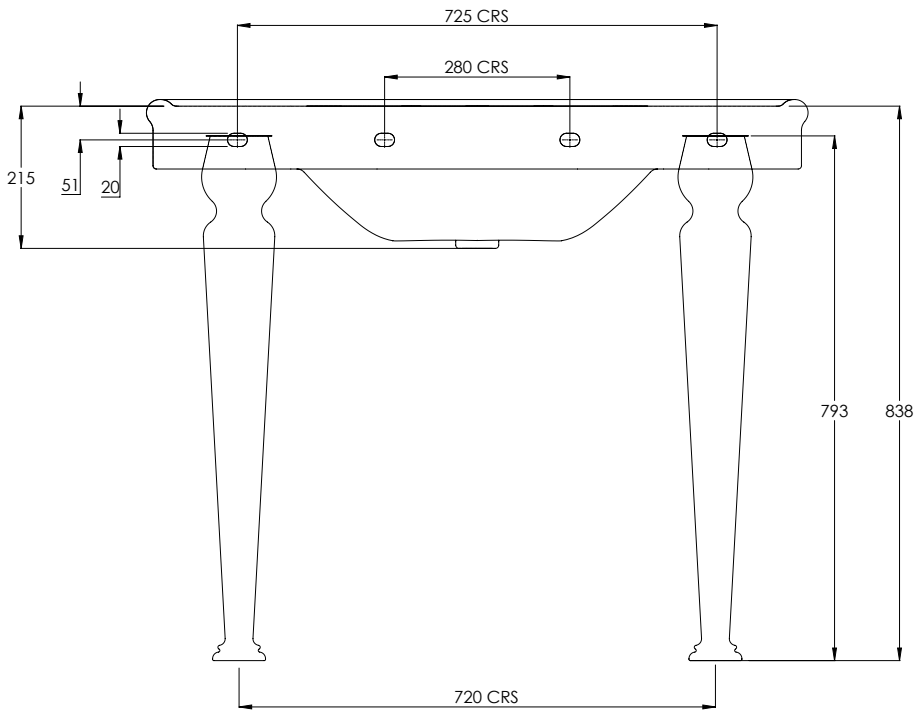

LEFROY BROOKS

IBROC HOUSE ESSEX ROAD
HODDESDON HERTS EN11 0QS UK
T: +44 (0)1992 708 316 F: +44 (0)1992 708 317

LB7733 & LB7713

LA CHAPELLE THREE HOLE CONSOLE BASIN (100CM) WITH LEGS

DIMENSIONAL DATA SHEET

DATE: 24/09/2019

REVISION: A

COPYRIGHT © LBIP LTD. ALL RIGHTS RESERVED

ALL SHOWN DIMENSIONS ARE IN MILLIMETERS AND ARE SUBJECT TO STANDARD CERAMIC TOLERANCES.

WE RECOMMEND THAT ANY INSTALLATION WORK BE CARRIED OUT UPON RECEIPT OF ITEM.