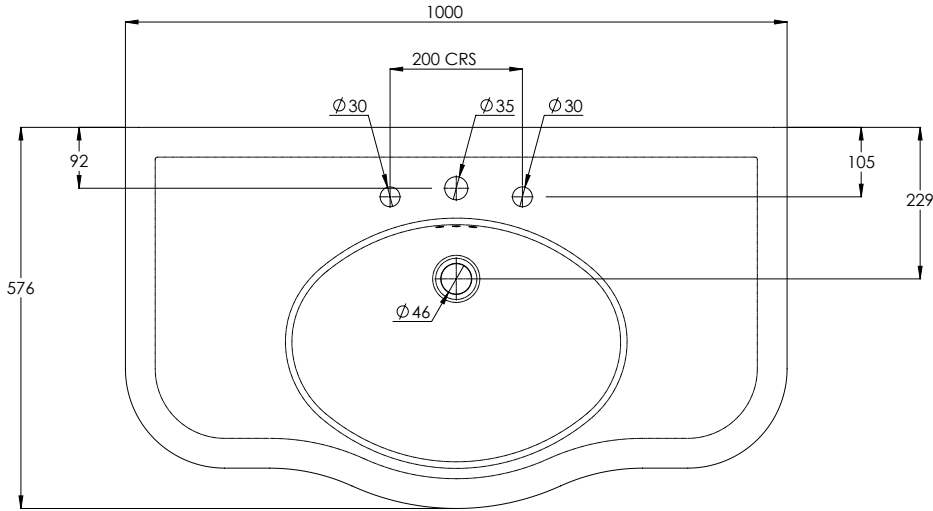

LEFROY BROOKS

IBROC HOUSE ESSEX ROAD
HODDESDON HERTS EN11 0QS UK
T: +44 (0)1992 708 316 F: +44 (0)1992 708 317

LB7733 & LB7713

LA CHAPELLE THREE HOLE CONSOLE BASIN (100CM) WITH LEGS

DIMENSIONAL DATA SHEET

DATE: 24/09/2019

REVISION: A

COPYRIGHT © LBIP LTD. ALL RIGHTS RESERVED

ALL SHOWN DIMENSIONS ARE IN MILLIMETERS AND ARE SUBJECT TO STANDARD CERAMIC TOLERANCES.

WE RECOMMEND THAT ANY INSTALLATION WORK BE CARRIED OUT UPON RECEIPT OF ITEM.