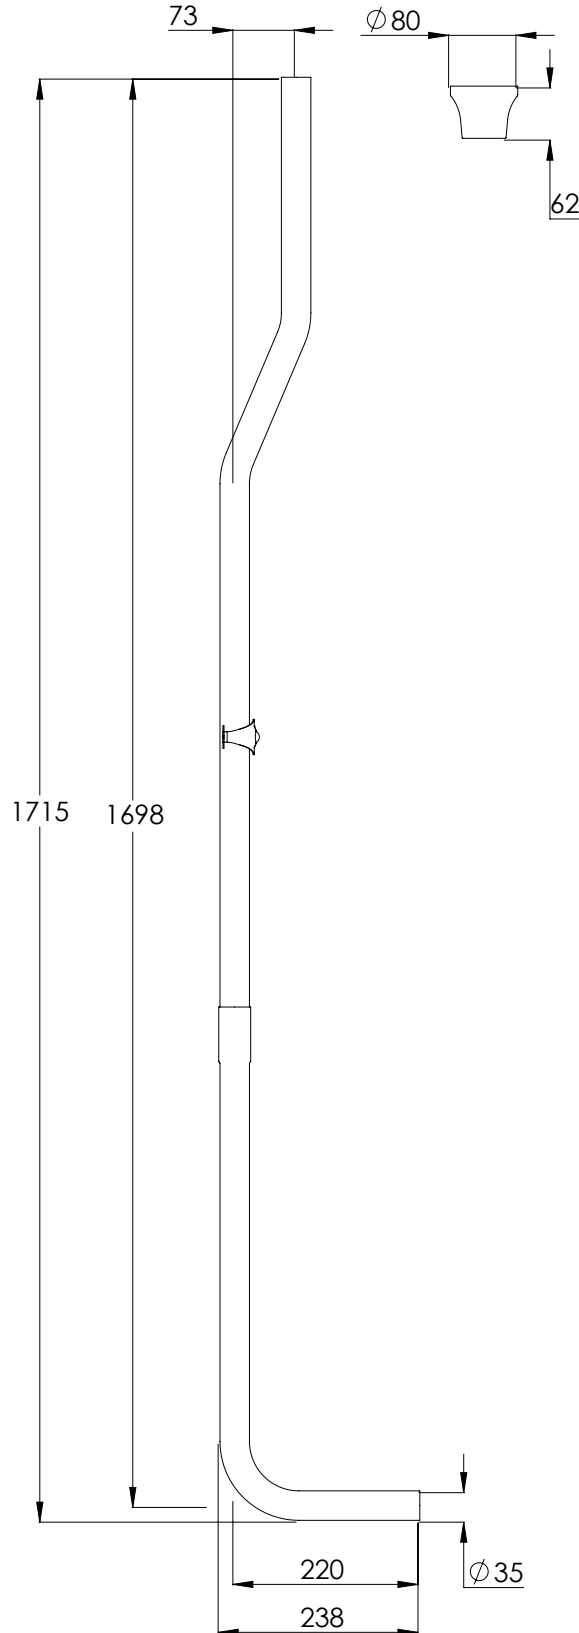

**LEFROY BROOKS**

IBROC HOUSE ESSEX ROAD  
HODDESDON HERTS EN11 0QS UK  
T: +44 (0)1992 708 316 F: +44 (0)1992 708 317

**LB7787**

HIGH LEVEL LAVATORY FLUSH PIPE SET

DIMENSIONAL DATA SHEET

DATE: 05/06/2023

REVISION: C

COPYRIGHT © LBIP LTD. ALL RIGHTS RESERVED

DIMENSIONS IN MILLIMETRES

WHILST EVERY EFFORT IS MADE TO ENSURE THE ACCURACY OF THESE DATA SHEETS THEY ARE SUBJECT TO CHANGE WITHOUT NOTICE AS PART OF THE COMPANY'S PRODUCT DEVELOPMENT PROCESS