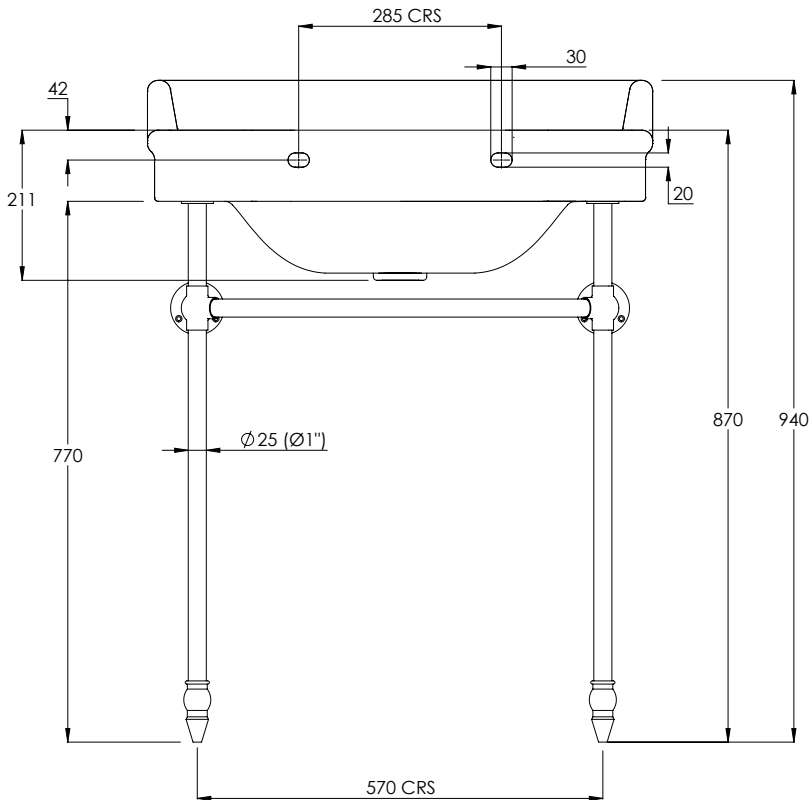

LEFROY BROOKS

IBROC HOUSE ESSEX ROAD
HODDESDON HERTS EN11 0QS UK
T: +44 (0)1992 708 316 F: +44 (0)1992 708 317

LB7703 & LB3227

LA CHAPELLE THREE HOLE BASIN ON BALL JOINTED
STAND

DIMENSIONAL DATA SHEET

DATE: 06/04/2022

REVISION: B

COPYRIGHT © LBIP LTD. ALL RIGHTS RESERVED

ALL SHOWN DIMENSIONS ARE IN MILLIMETERS AND ARE SUBJECT TO STANDARD CERAMIC TOLERANCES.

WE RECOMMEND THAT ANY INSTALLATION WORK BE CARRIED OUT UPON RECEIPT OF ITEM.