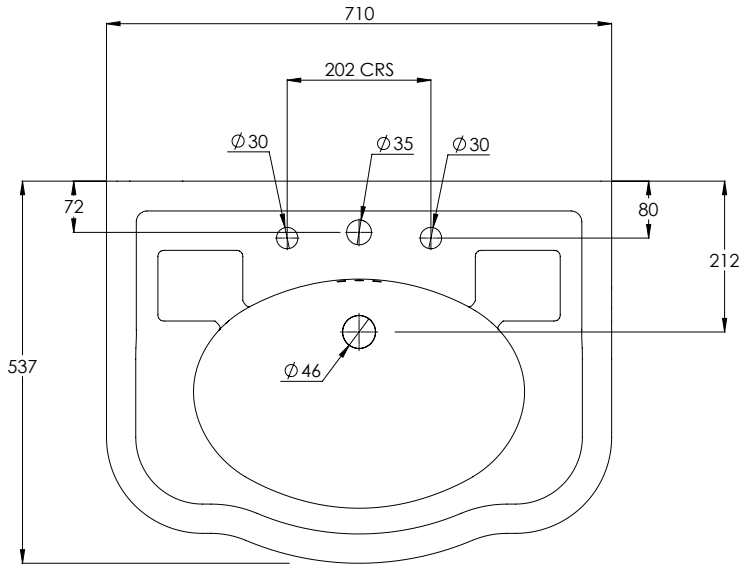

LEFROY BROOKS

IBROC HOUSE ESSEX ROAD
HODDESDON HERTS EN11 0QS UK
T: +44 (0)1992 708 316 F: +44 (0)1992 708 317

LB7703 & LB3227

LA CHAPELLE THREE HOLE BASIN ON BALL JOINTED
STAND

DIMENSIONAL DATA SHEET

DATE: 06/04/2022

REVISION: B

COPYRIGHT © LBIP LTD. ALL RIGHTS RESERVED

ALL SHOWN DIMENSIONS ARE IN MILLIMETERS AND ARE SUBJECT TO STANDARD CERAMIC TOLERANCES.

WE RECOMMEND THAT ANY INSTALLATION WORK BE CARRIED OUT UPON RECEIPT OF ITEM.