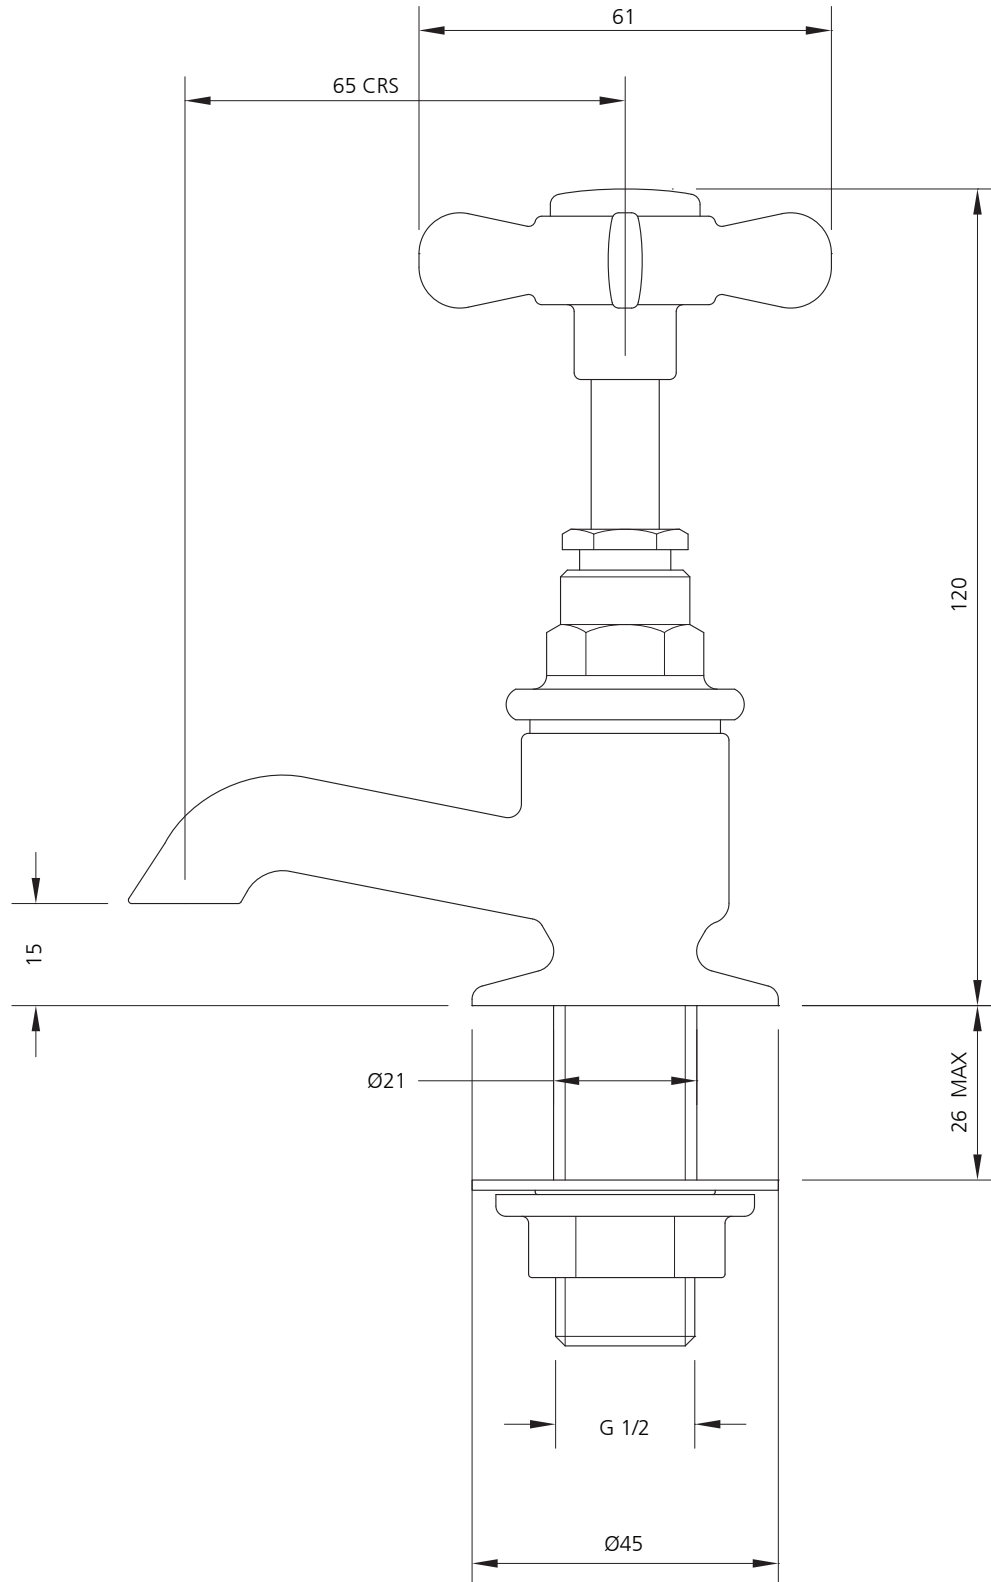

LEFROY BROOKS

IBROC HOUSE ESSEX ROAD
HODDESDON HERTS EN11 0QS UK
T: +44 (0)1992 708 316 F: +44 (0)1992 708 317

LBX-1135

CLOAKROOM BASIN SHORT NOSE SINGLE PILLAR TAP

DIMENSIONAL DATA SHEET

DATE: 28 July 2010

ISSUE: 048

©COPYRIGHT 2010. CHRISTO LEFROY BROOKS. ALL RIGHTS RESERVED.

DIMENSIONS IN MILLIMETRES

WHILST EVERY EFFORT IS MADE TO ENSURE THE ACCURACY OF THESE DATA SHEETS THEY ARE SUBJECT TO CHANGE WITHOUT NOTICE AS PART OF THE COMPANY'S PRODUCT DEVELOPMENT PROCESS