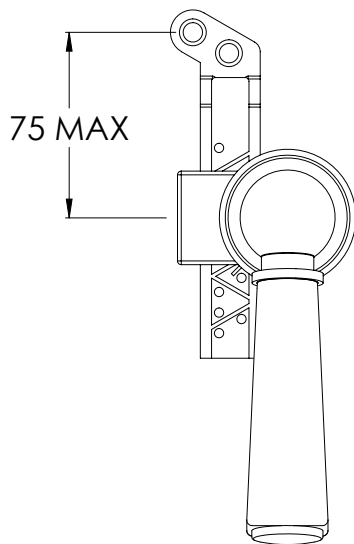

# MK1307

MACKINTOSH CISTERN LEVER WITH METAL HANDLE

DIMENSIONAL DATA SHEET

DATE: 03/04/2020

REVISION: B

COPYRIGHT © LBIP LTD. ALL RIGHTS RESERVED

DIMENSIONS IN MILLIMETRES

WHILST EVERY EFFORT IS MADE TO ENSURE THE ACCURACY OF THESE DATA SHEETS THEY ARE SUBJECT TO CHANGE WITHOUT NOTICE AS PART OF THE COMPANY'S PRODUCT DEVELOPMENT PROCESS