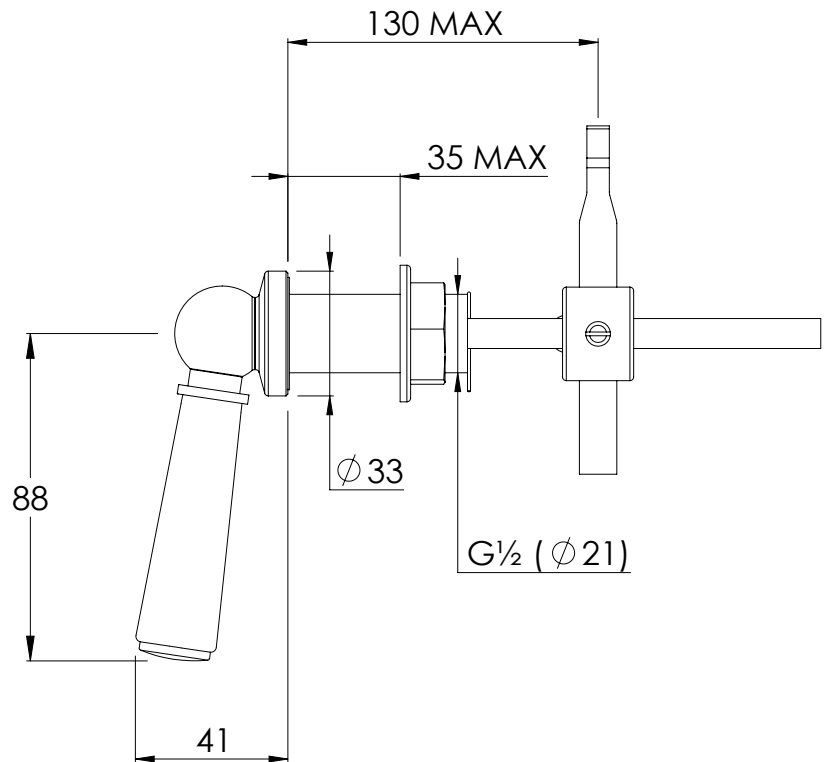

# MK1307

MACKINTOSH CISTERN LEVER WITH METAL HANDLE

DIMENSIONAL DATA SHEET

DATE: 03/04/2020

REVISION: B

COPYRIGHT © LBIP LTD. ALL RIGHTS RESERVED

DIMENSIONS IN MILLIMETRES

WHILST EVERY EFFORT IS MADE TO ENSURE THE ACCURACY OF THESE DATA SHEETS THEY ARE SUBJECT TO CHANGE WITHOUT NOTICE AS PART OF THE COMPANY'S PRODUCT DEVELOPMENT PROCESS