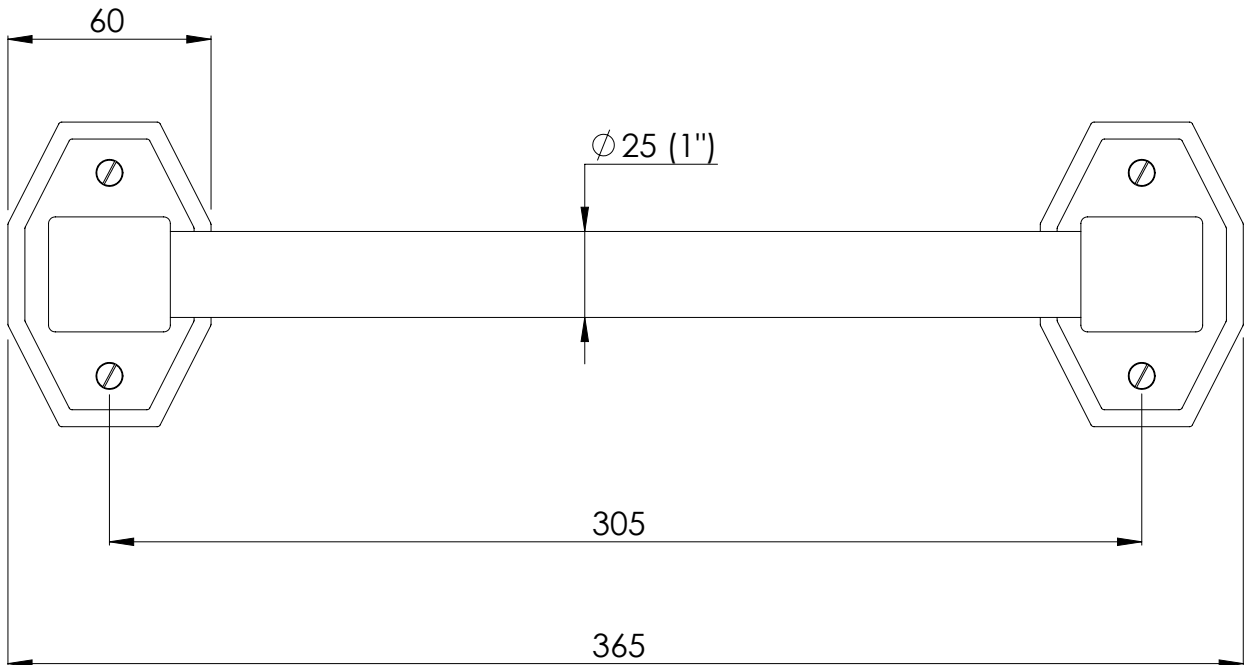

LEFROY BROOKS

IBROC HOUSE ESSEX ROAD
HODDESDON HERTS EN11 0QS UK
T: +44 (0)1992 708 316 F: +44 (0)1992 708 317

MK4657

MACKINTOSH 12" TOWEL RAIL

DIMENSIONAL DATA SHEET

DATE: 13/05/2019

REVISION: C

COPYRIGHT © LBIP LTD. ALL RIGHTS RESERVED

DIMENSIONS IN MILLIMETRES

WHILST EVERY EFFORT IS MADE TO ENSURE THE ACCURACY OF THESE DATA SHEETS THEY ARE SUBJECT TO CHANGE WITHOUT NOTICE AS PART OF THE COMPANY'S PRODUCT DEVELOPMENT PROCESS