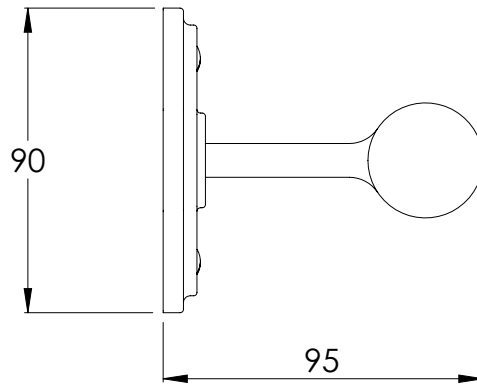

LEFROY BROOKS

IBROC HOUSE ESSEX ROAD
HODDESDON HERTS EN11 0QS UK
T: +44 (0)1992 708 316 F: +44 (0)1992 708 317

MK4657

MACKINTOSH 12" TOWEL RAIL

DIMENSIONAL DATA SHEET

DATE: 13/05/2019

REVISION: C

COPYRIGHT © LBIP LTD. ALL RIGHTS RESERVED

DIMENSIONS IN MILLIMETRES

WHILST EVERY EFFORT IS MADE TO ENSURE THE ACCURACY OF THESE DATA SHEETS THEY ARE SUBJECT TO CHANGE WITHOUT NOTICE AS PART OF THE COMPANY'S PRODUCT DEVELOPMENT PROCESS