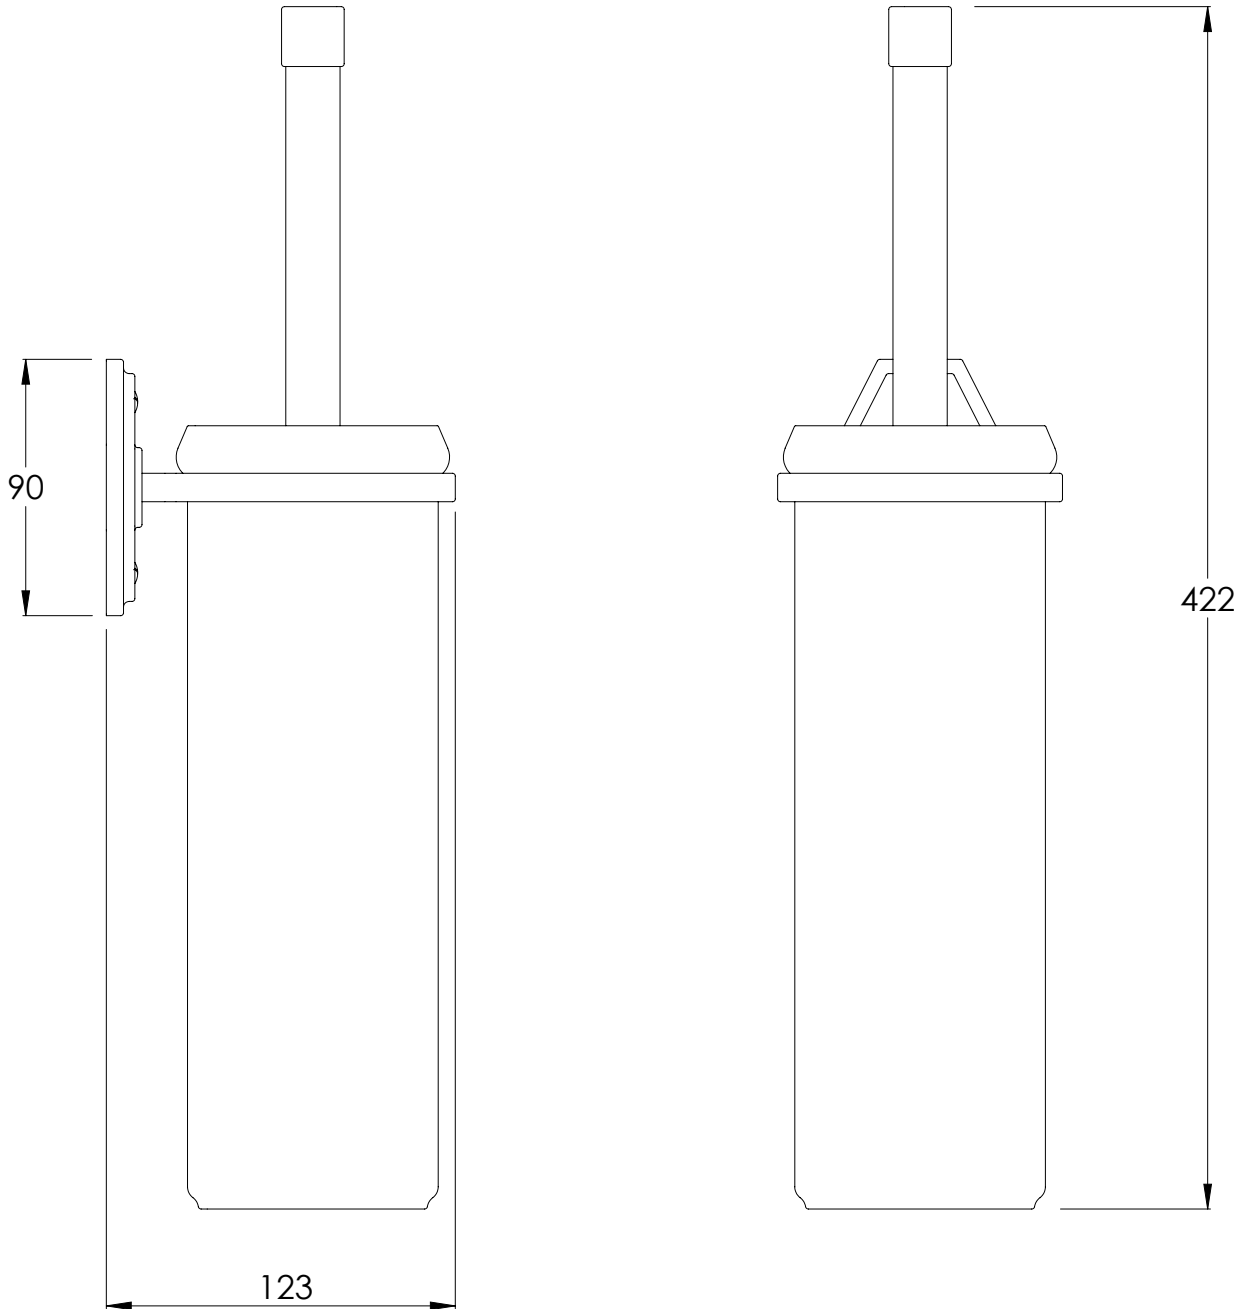

# MK4663

MACKINTOSH WALL MOUNTED BRUSH & POT

DIMENSIONAL DATA SHEET

DATE: 13/05/2019

REVISION: B

COPYRIGHT © LBIP LTD. ALL RIGHTS RESERVED

DIMENSIONS IN MILLIMETRES

WHILST EVERY EFFORT IS MADE TO ENSURE THE ACCURACY OF THESE DATA SHEETS THEY ARE SUBJECT TO CHANGE WITHOUT NOTICE AS PART OF THE COMPANY'S PRODUCT DEVELOPMENT PROCESS