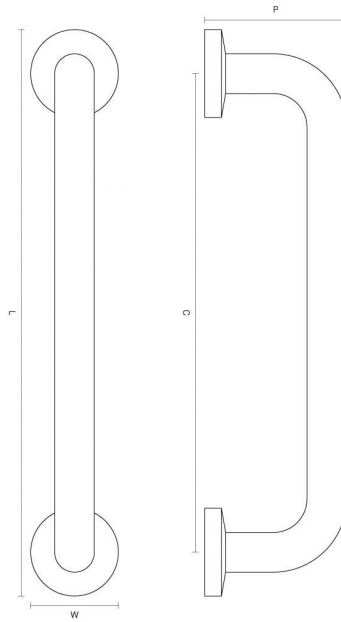

CROFT

Long Lasting Tradition

SPECIFICATION SHEET - PRODUCT CODE **1690**

PRODUCT

Pull Handle On Covered Roses 1690

Finishes:

Please note that illustration sizes are approximations