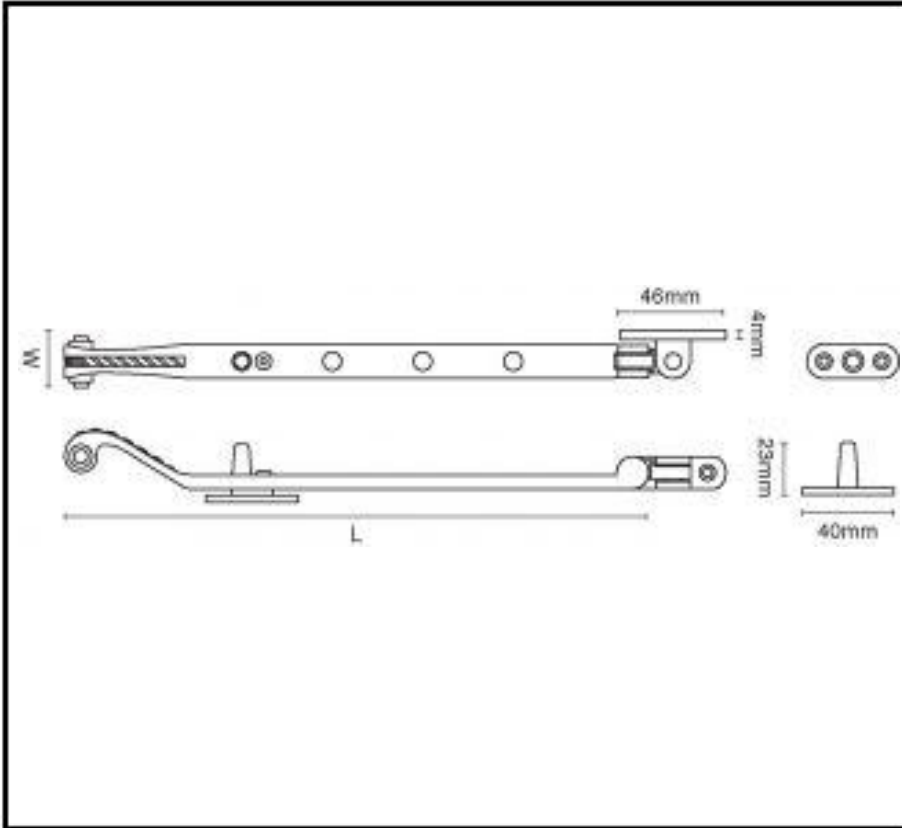

CROFT

Long Lasting Tradition

SPECIFICATION SHEET - PRODUCT CODE **1728L**

PRODUCT

**Lockable Georgian
Casement Stay 1728L**

Dimensions: Other sizes available are below:

Sizes:	L	W
8" 10" 12"	254	23

Please note that illustration sizes are approximations

Finishes: