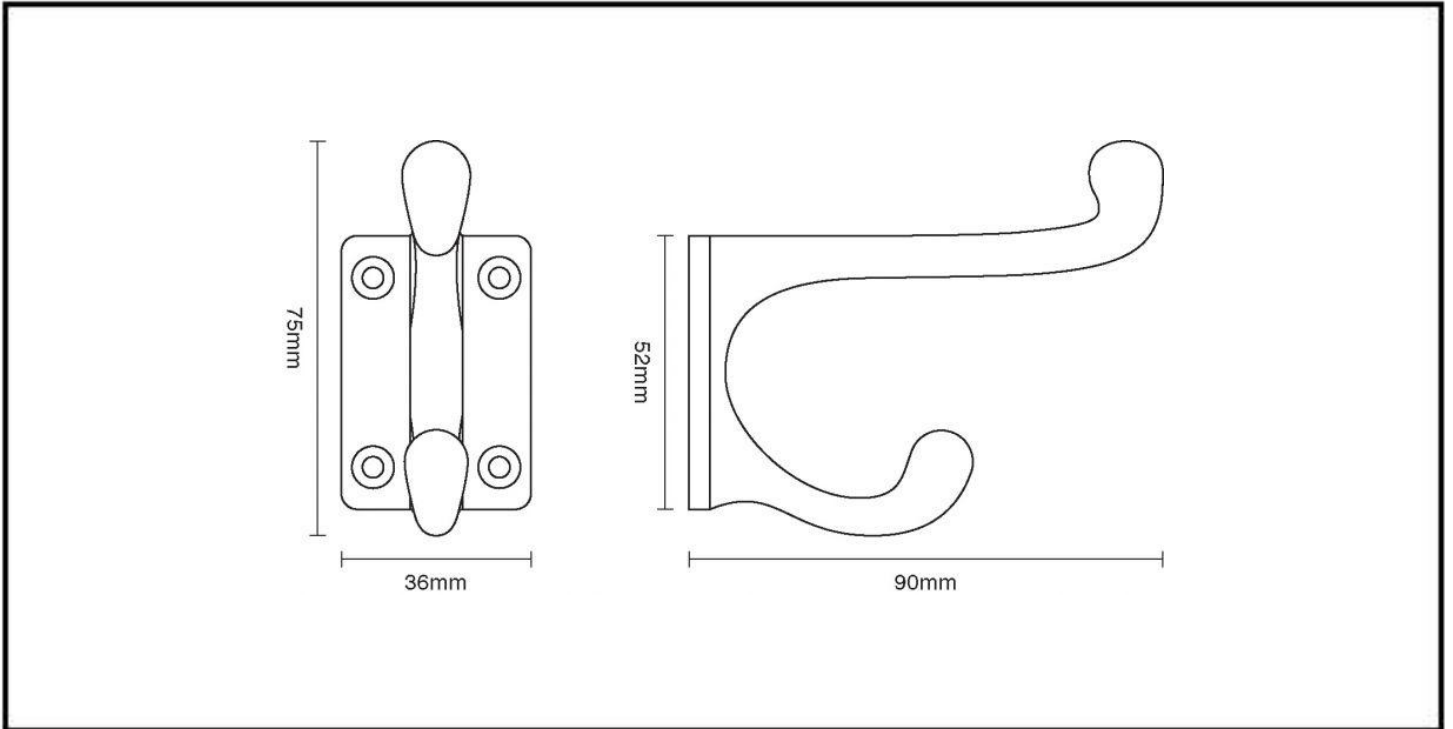

CROFT

Long Lasting Tradition

SPECIFICATION SHEET - PRODUCT CODE **2731**

PRODUCT

Hat & Coat Hook Square Base 2731

Please note that illustration sizes are approximations

Finishes: