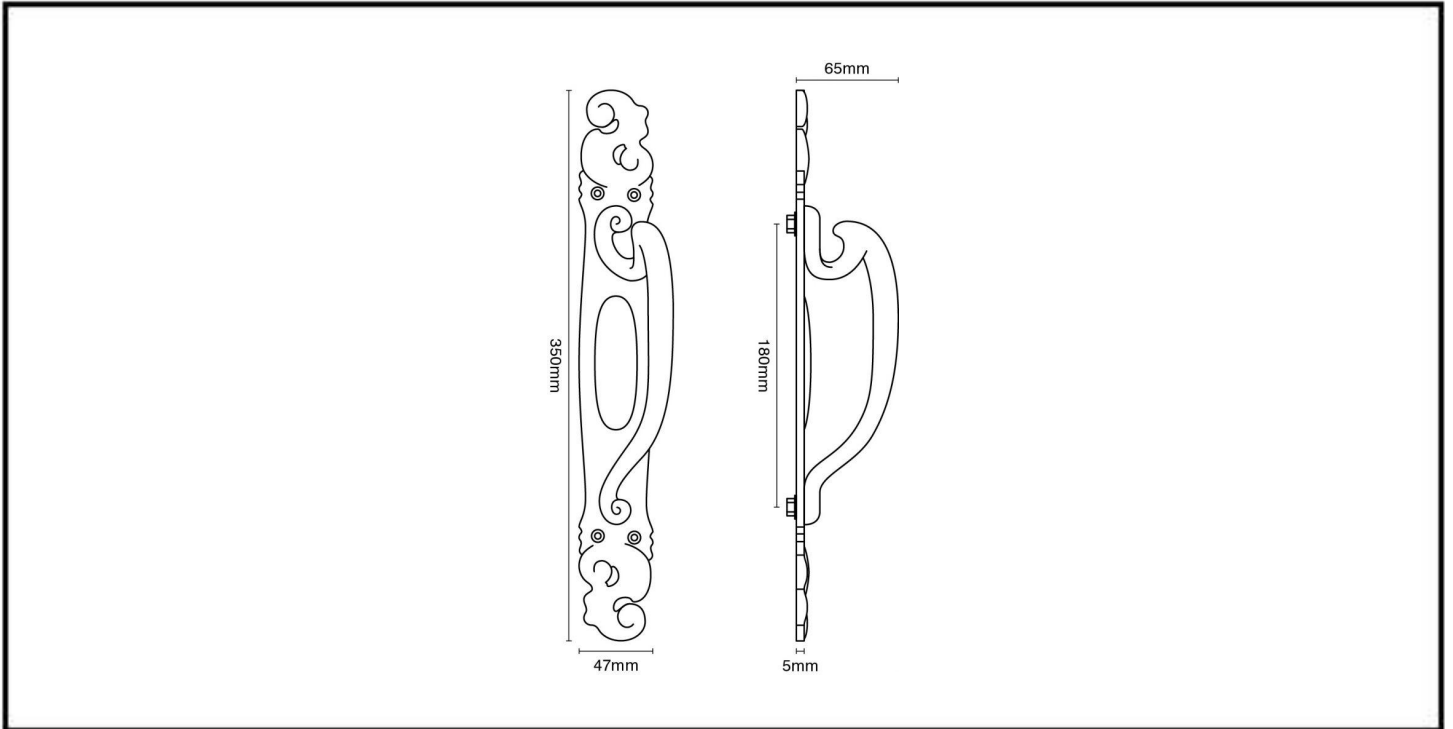

CROFT

Long Lasting Tradition

SPECIFICATION SHEET - PRODUCT CODE **3100**

PRODUCT

Decorative Pull handle on plate 3100

Please note that illustration sizes are approximations

Finishes: